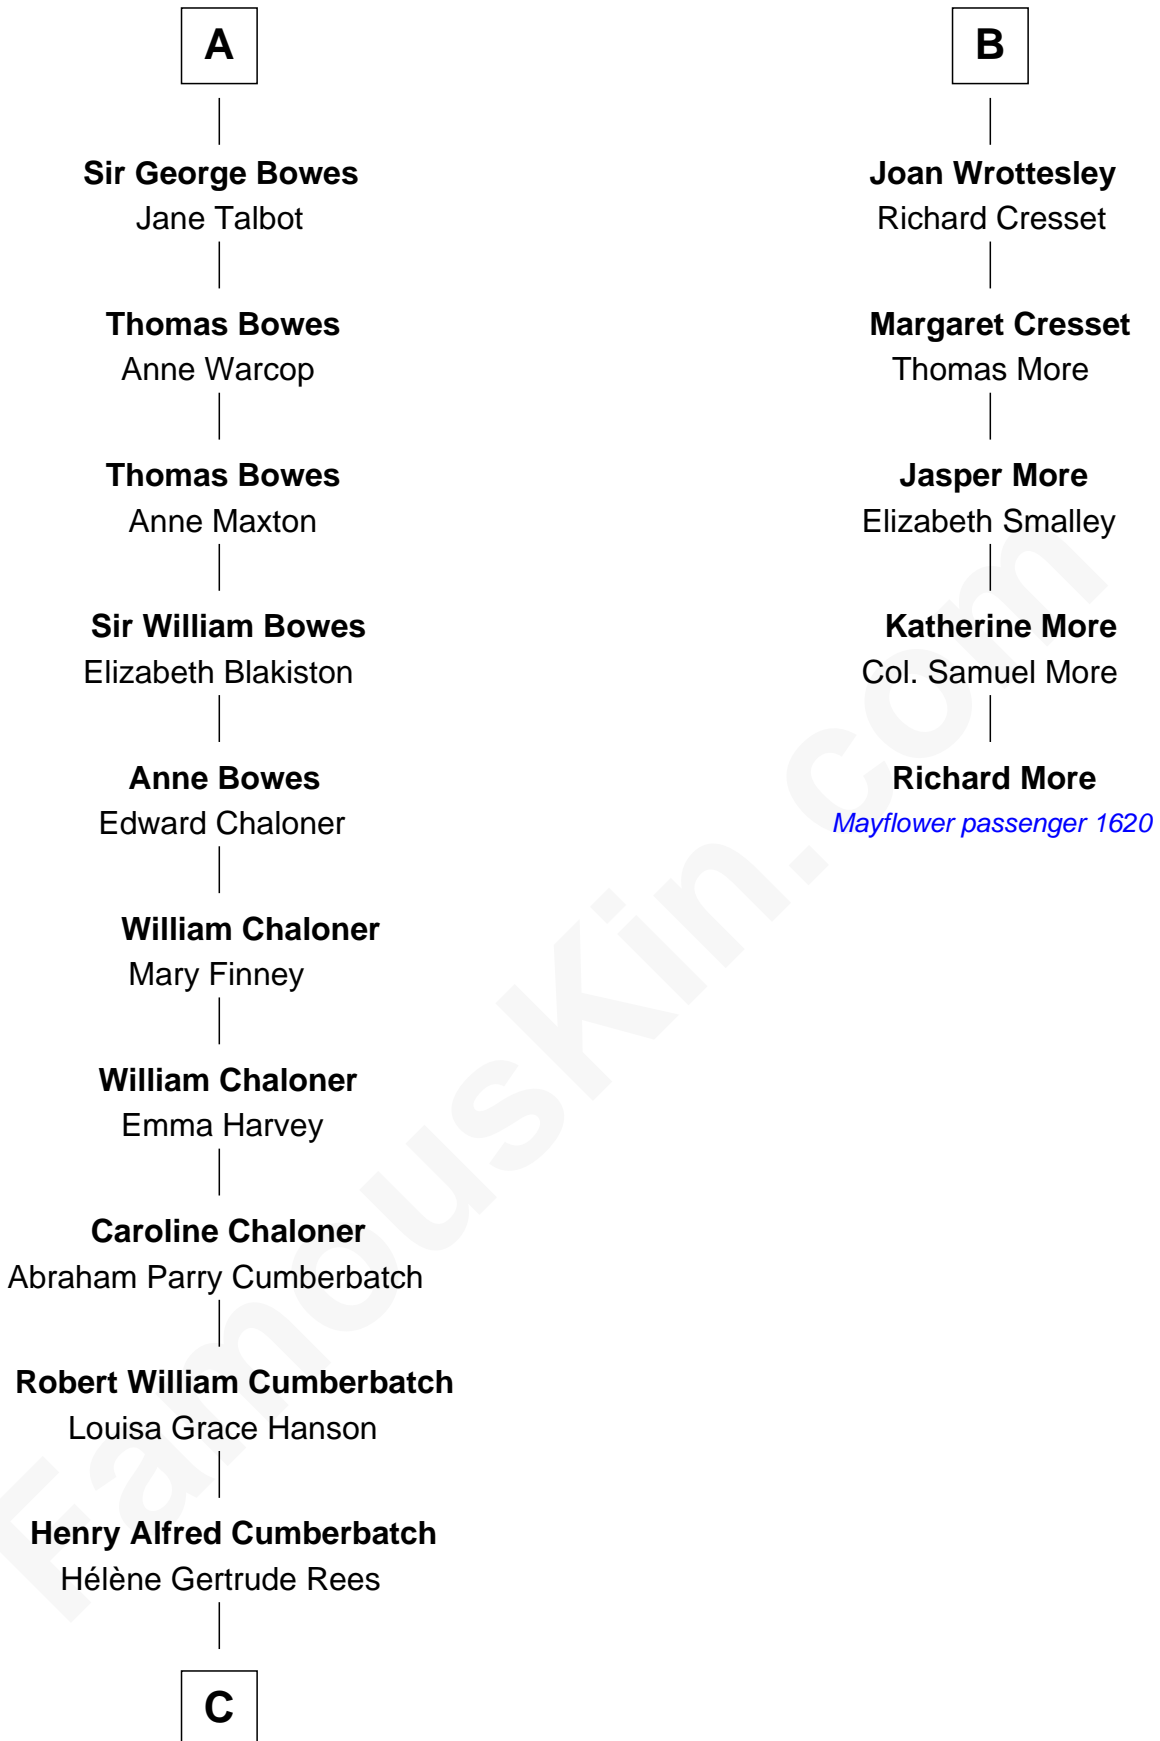

# FamousKin.com Relationship Chart of

**Benedict Cumberbatch**

*Movie, Television and Stage Actor*

**11th cousin 8 times removed of**

**Richard More**

*(c1614 - c1696) Mayflower passenger 1620*

**MAYFLOWER**

**Sir Hugh I de Audley**

Iseult de Mortimer

**C**

Henry Carlton Cumberbatch

Pauline Ellen Laing Congdon

Timothy Carlton Congdon Cumberbatch

Wanda Ventham

**Benedict Cumberbatch**