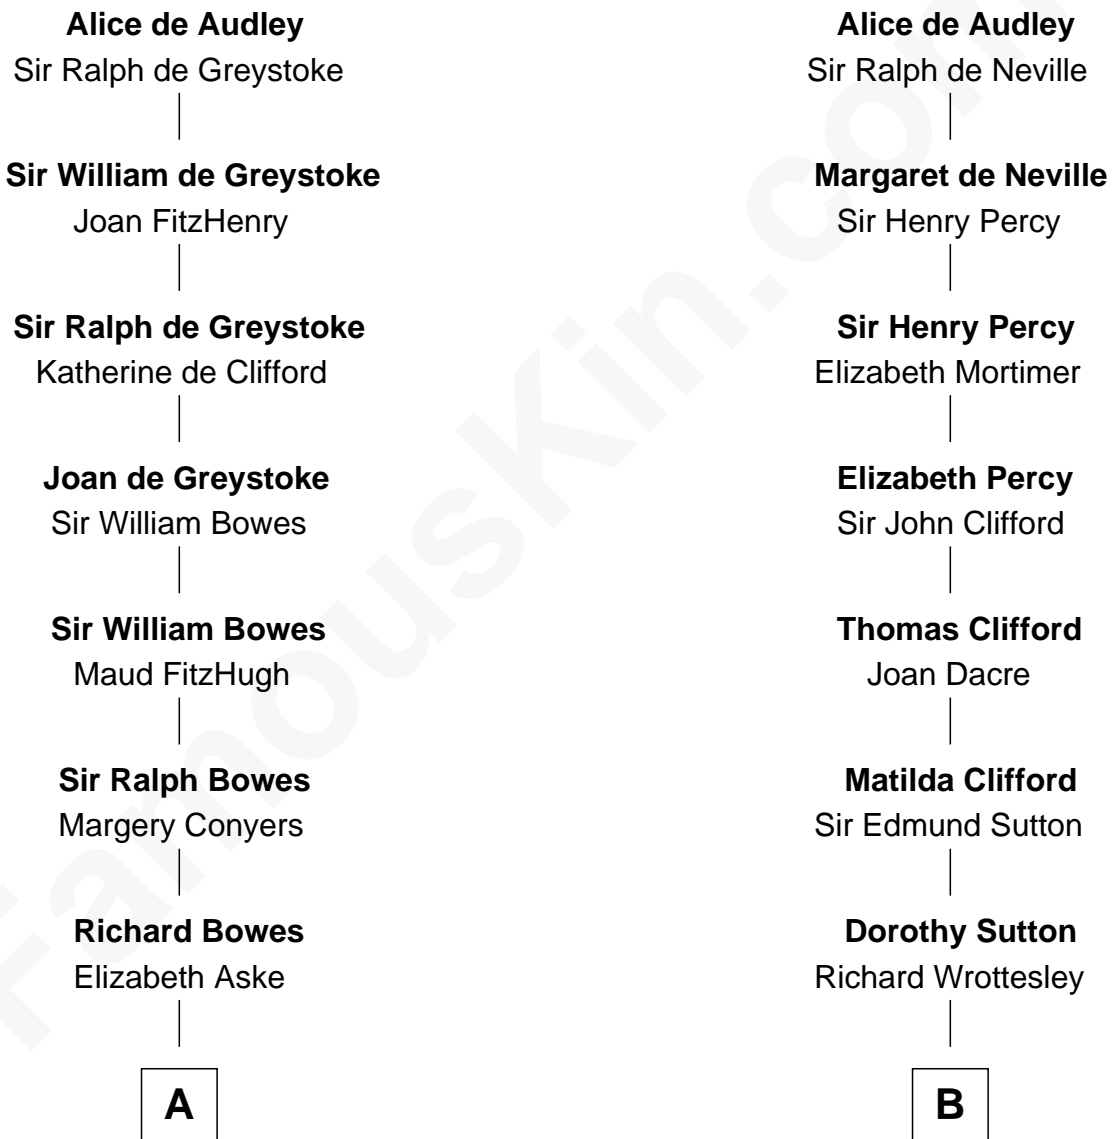

# FamousKin.com Relationship Chart of

**Benedict Cumberbatch**

*Movie, Television and Stage Actor*

**11th cousin 8 times removed of**

**Richard More**

*(c1614 - c1696) Mayflower passenger 1620*

**MAYFLOWER**

**Sir Hugh I de Audley**

Iseult de Mortimer

**C**

Henry Carlton Cumberbatch

Pauline Ellen Laing Congdon

Timothy Carlton Congdon Cumberbatch

Wanda Ventham

**Benedict Cumberbatch**