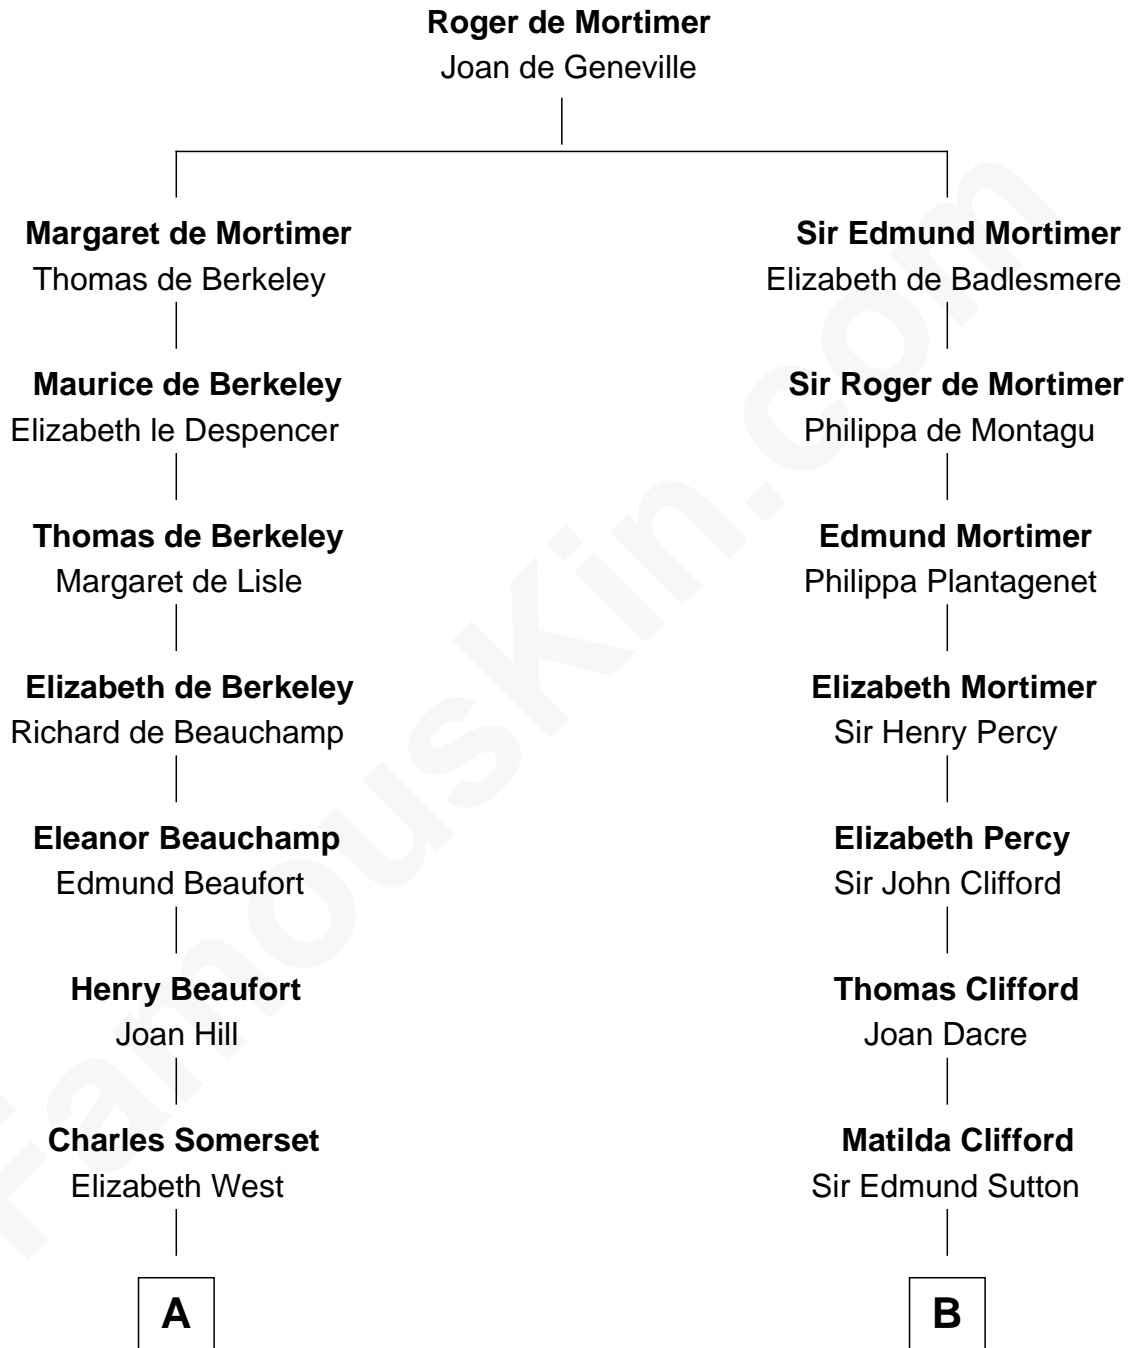

## Relationship Chart of

### Benedict Cumberbatch

Movie, Television and Stage Actor

12th cousin 9 times removed of

**Richard More**

(c1614 - c1696) Mayflower passenger 1620

**MAYFLOWER**

**C**

**Robert William Cumberbatch**

Louisa Grace Hanson

**Henry Alfred Cumberbatch**

Hélène Gertrude Rees

**Henry Carlton Cumberbatch**

Pauline Ellen Laing Congdon

**Timothy Carlton Congdon Cumberbatch**

Wanda Ventham

**Benedict Cumberbatch**