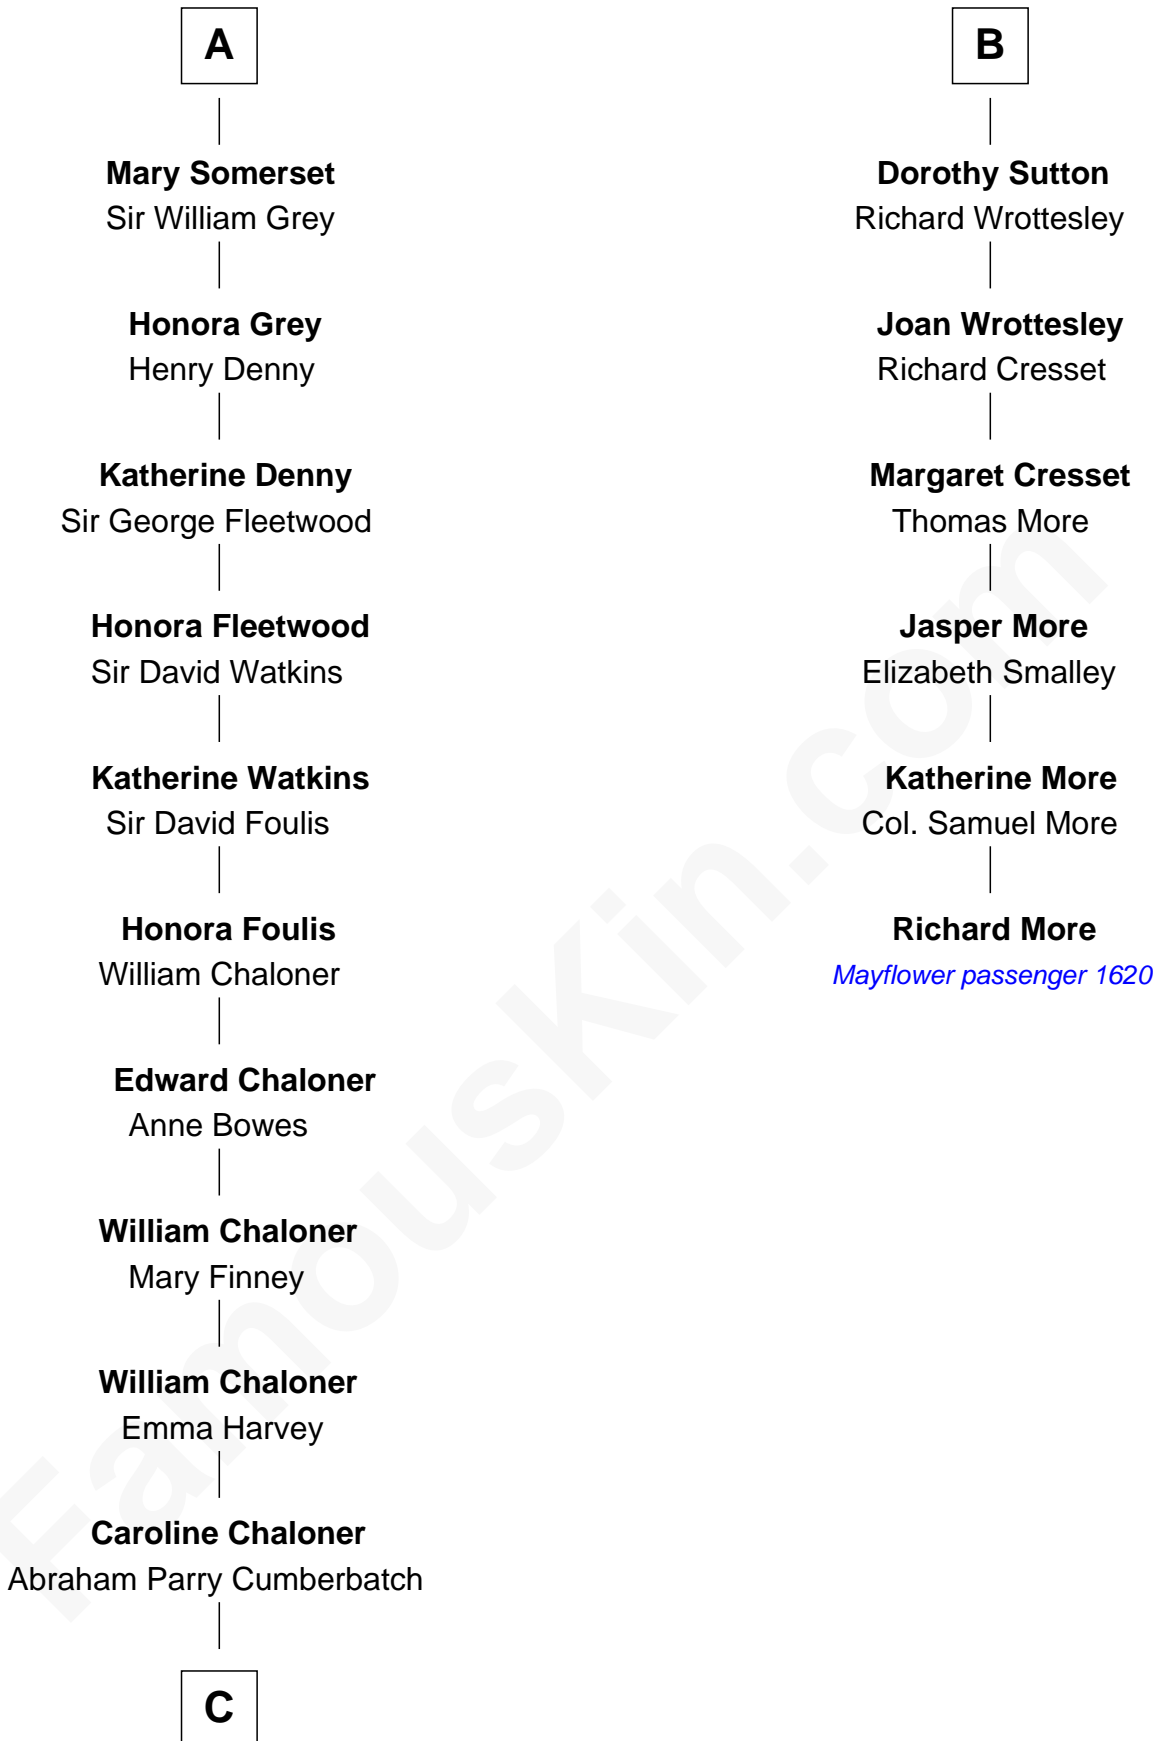

## Relationship Chart of

### Benedict Cumberbatch

Movie, Television and Stage Actor

12th cousin 9 times removed of

**Richard More**

(c1614 - c1696) Mayflower passenger 1620

**MAYFLOWER**

**C**

**Robert William Cumberbatch**

Louisa Grace Hanson

**Henry Alfred Cumberbatch**

Hélène Gertrude Rees

**Henry Carlton Cumberbatch**

Pauline Ellen Laing Congdon

**Timothy Carlton Congdon Cumberbatch**

Wanda Ventham

**Benedict Cumberbatch**