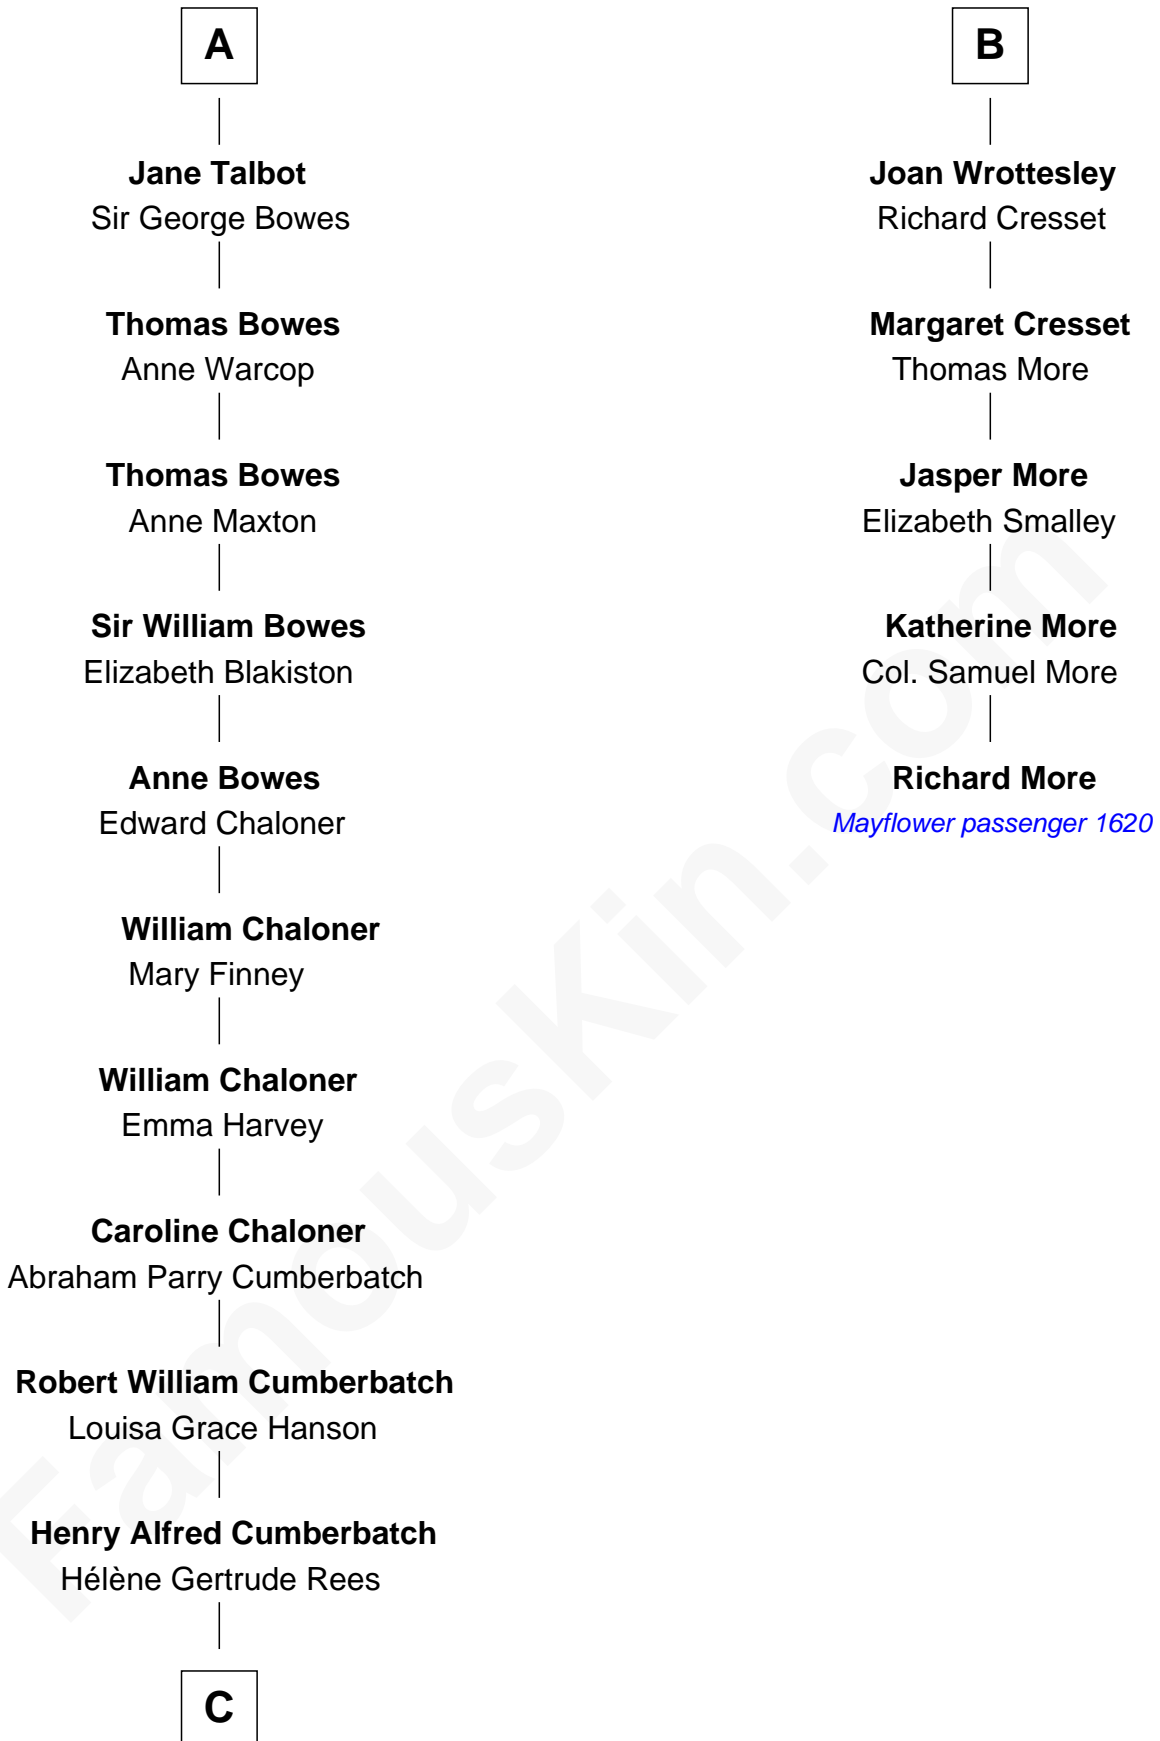

## Relationship Chart of

### Benedict Cumberbatch

Movie, Television and Stage Actor

11th cousin 8 times removed of

**Richard More**

(c1614 - c1696) Mayflower passenger 1620

**MAYFLOWER**

**C**

Henry Carlton Cumberbatch