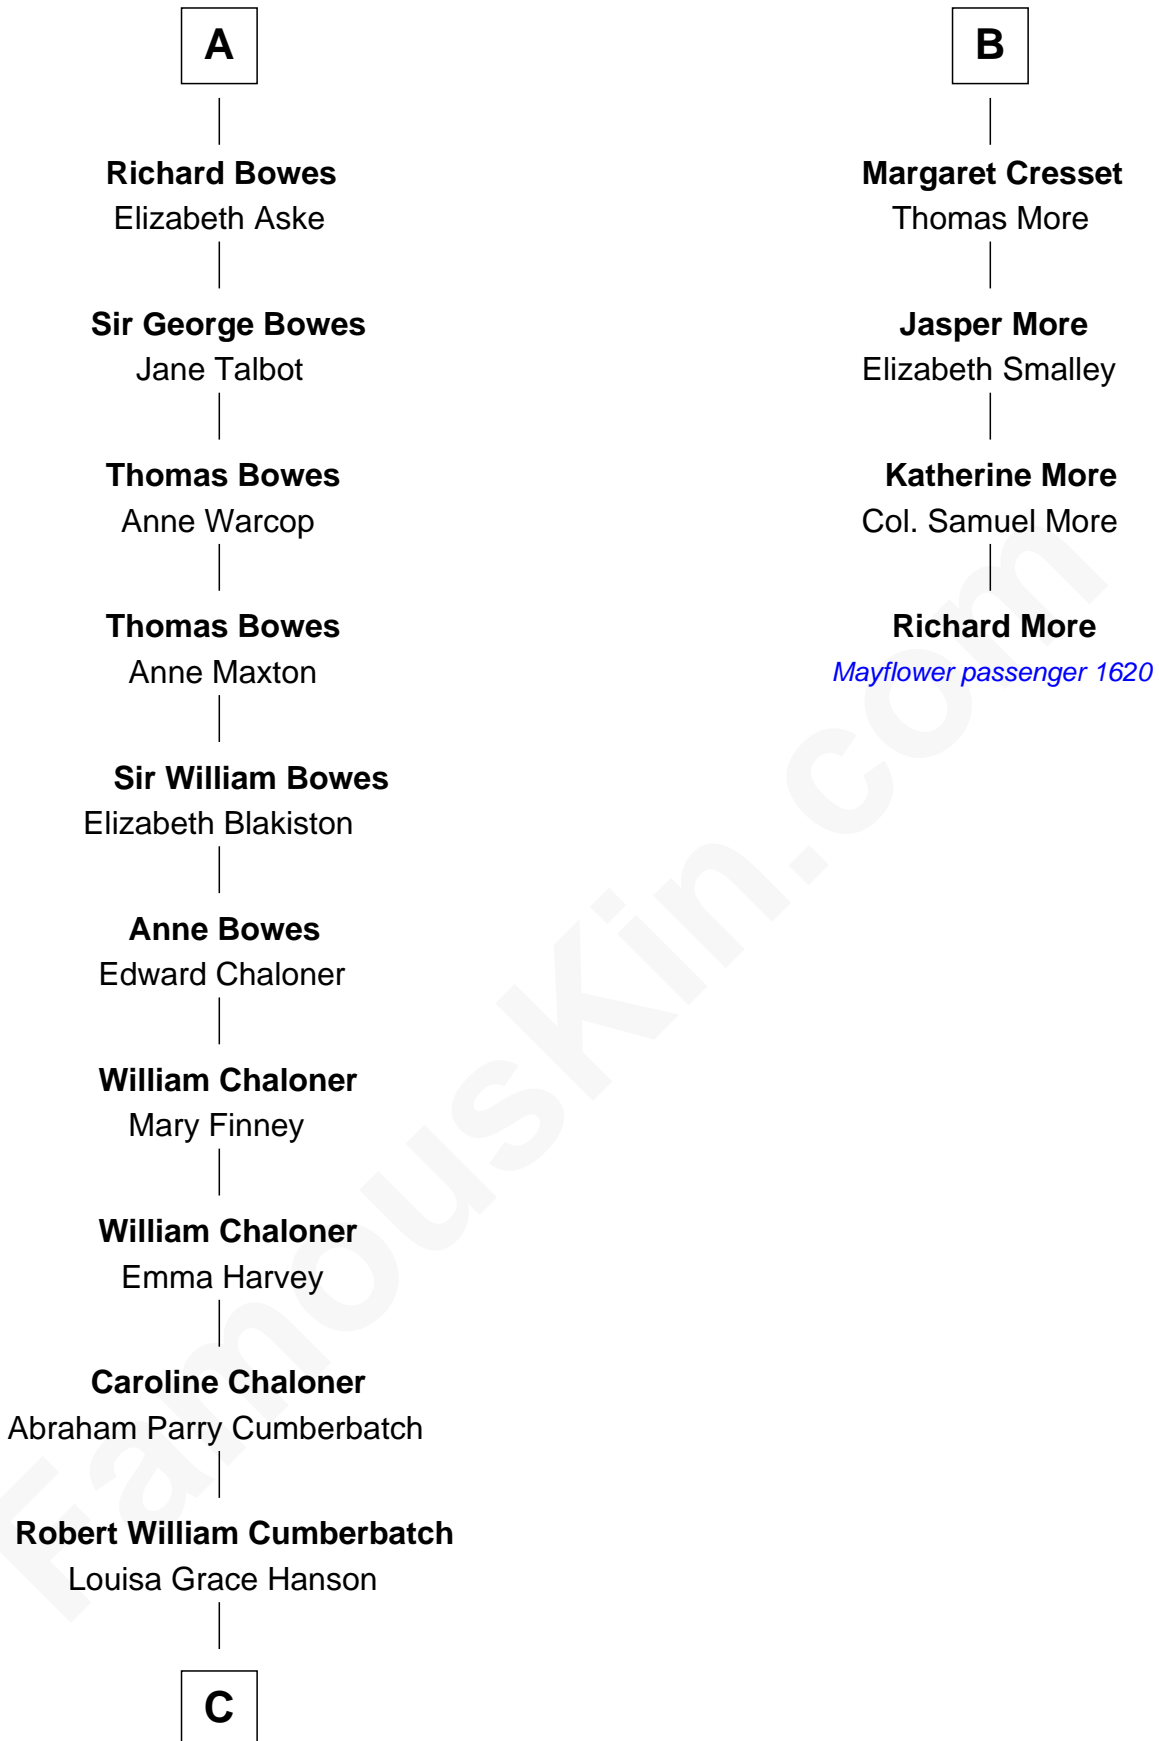

FamousKin.com

Relationship Chart of

Benedict Cumberbatch

Movie, Television and Stage Actor

10th cousin 10 times removed of

Richard More

(c1614 - c1696) Mayflower passenger 1620

MAYFLOWER

C

Henry Alfred Cumberbatch

Hélène Gertrude Rees

Henry Carlton Cumberbatch

Pauline Ellen Laing Congdon

Timothy Carlton Congdon Cumberbatch

Wanda Ventham

Benedict Cumberbatch