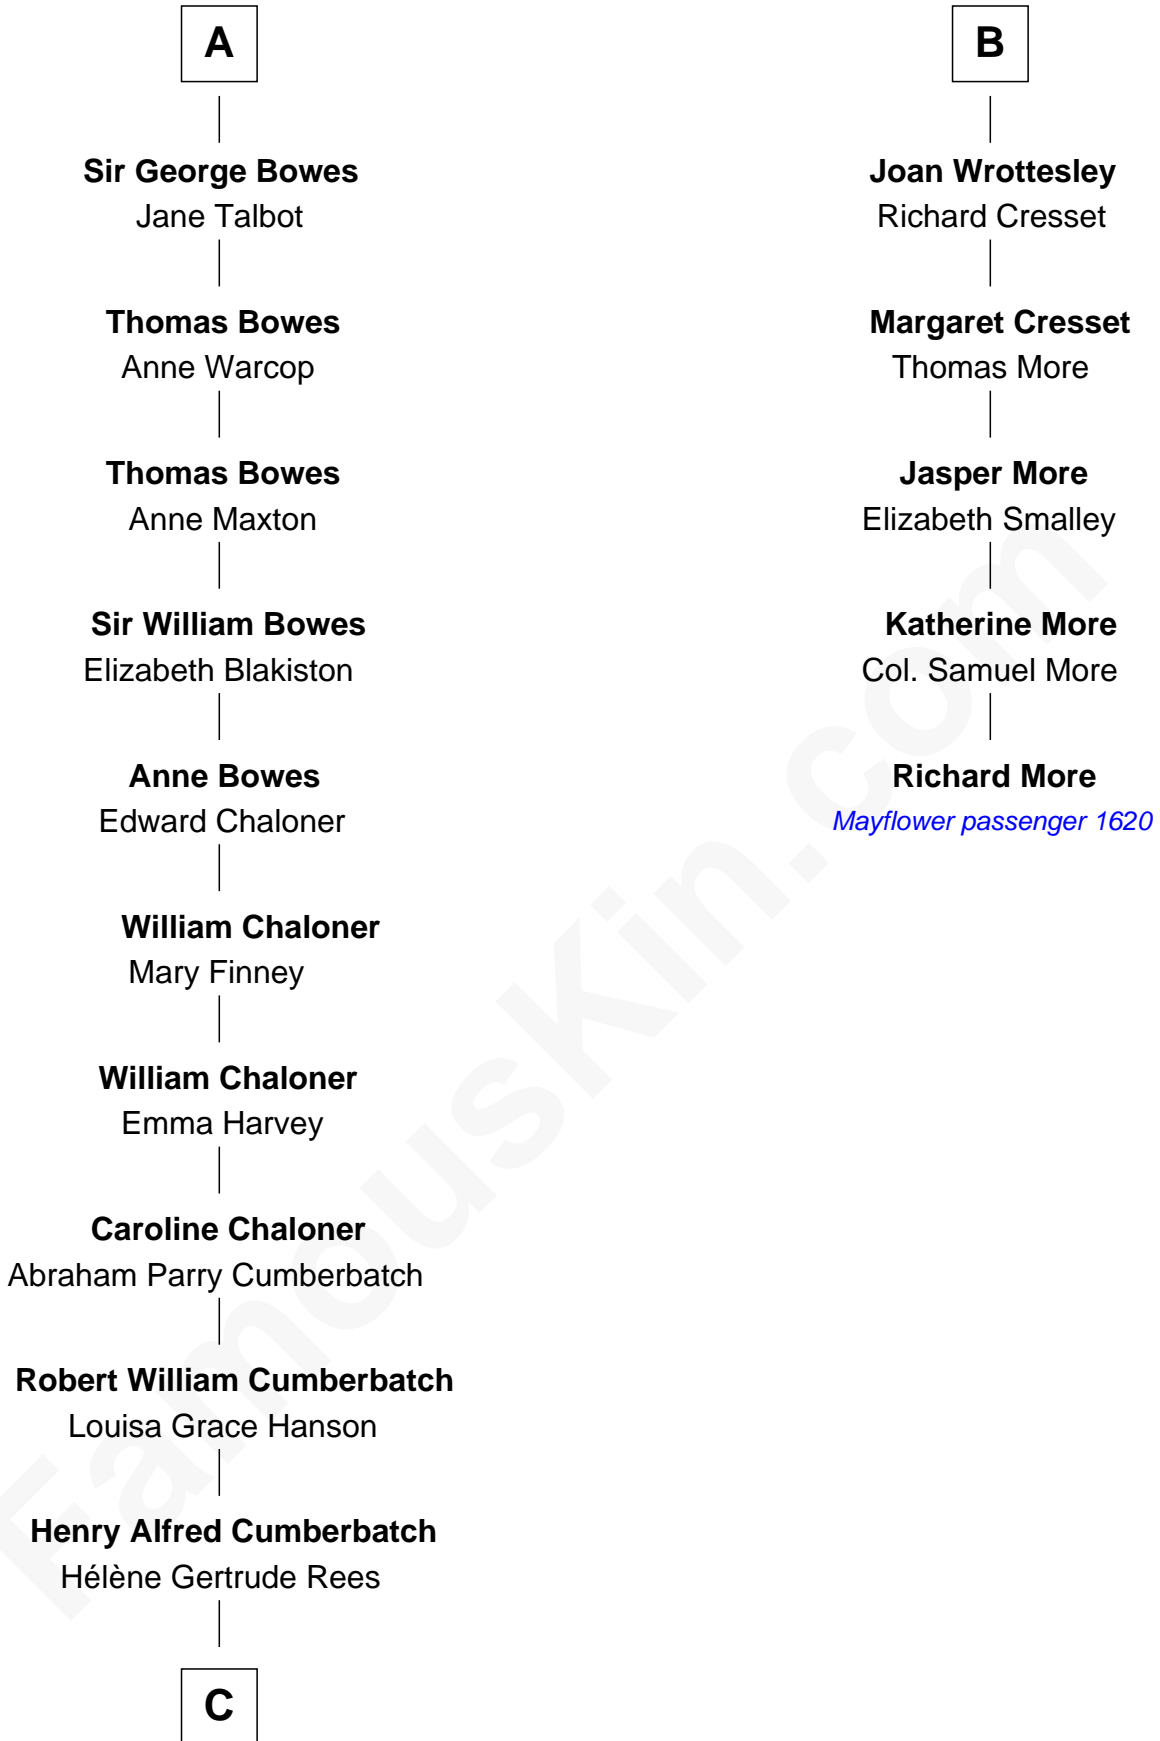

FamousKin.com

Relationship Chart of

Benedict Cumberbatch

Movie, Television and Stage Actor

11th cousin 8 times removed of

MAYFLOWER

Richard More

(c1614 - c1696) Mayflower passenger 1620

C

Henry Carlton Cumberbatch

Pauline Ellen Laing Congdon

Timothy Carlton Congdon Cumberbatch

Wanda Ventham

Benedict Cumberbatch

Movie, Television and Stage Actor

FamousKin.com