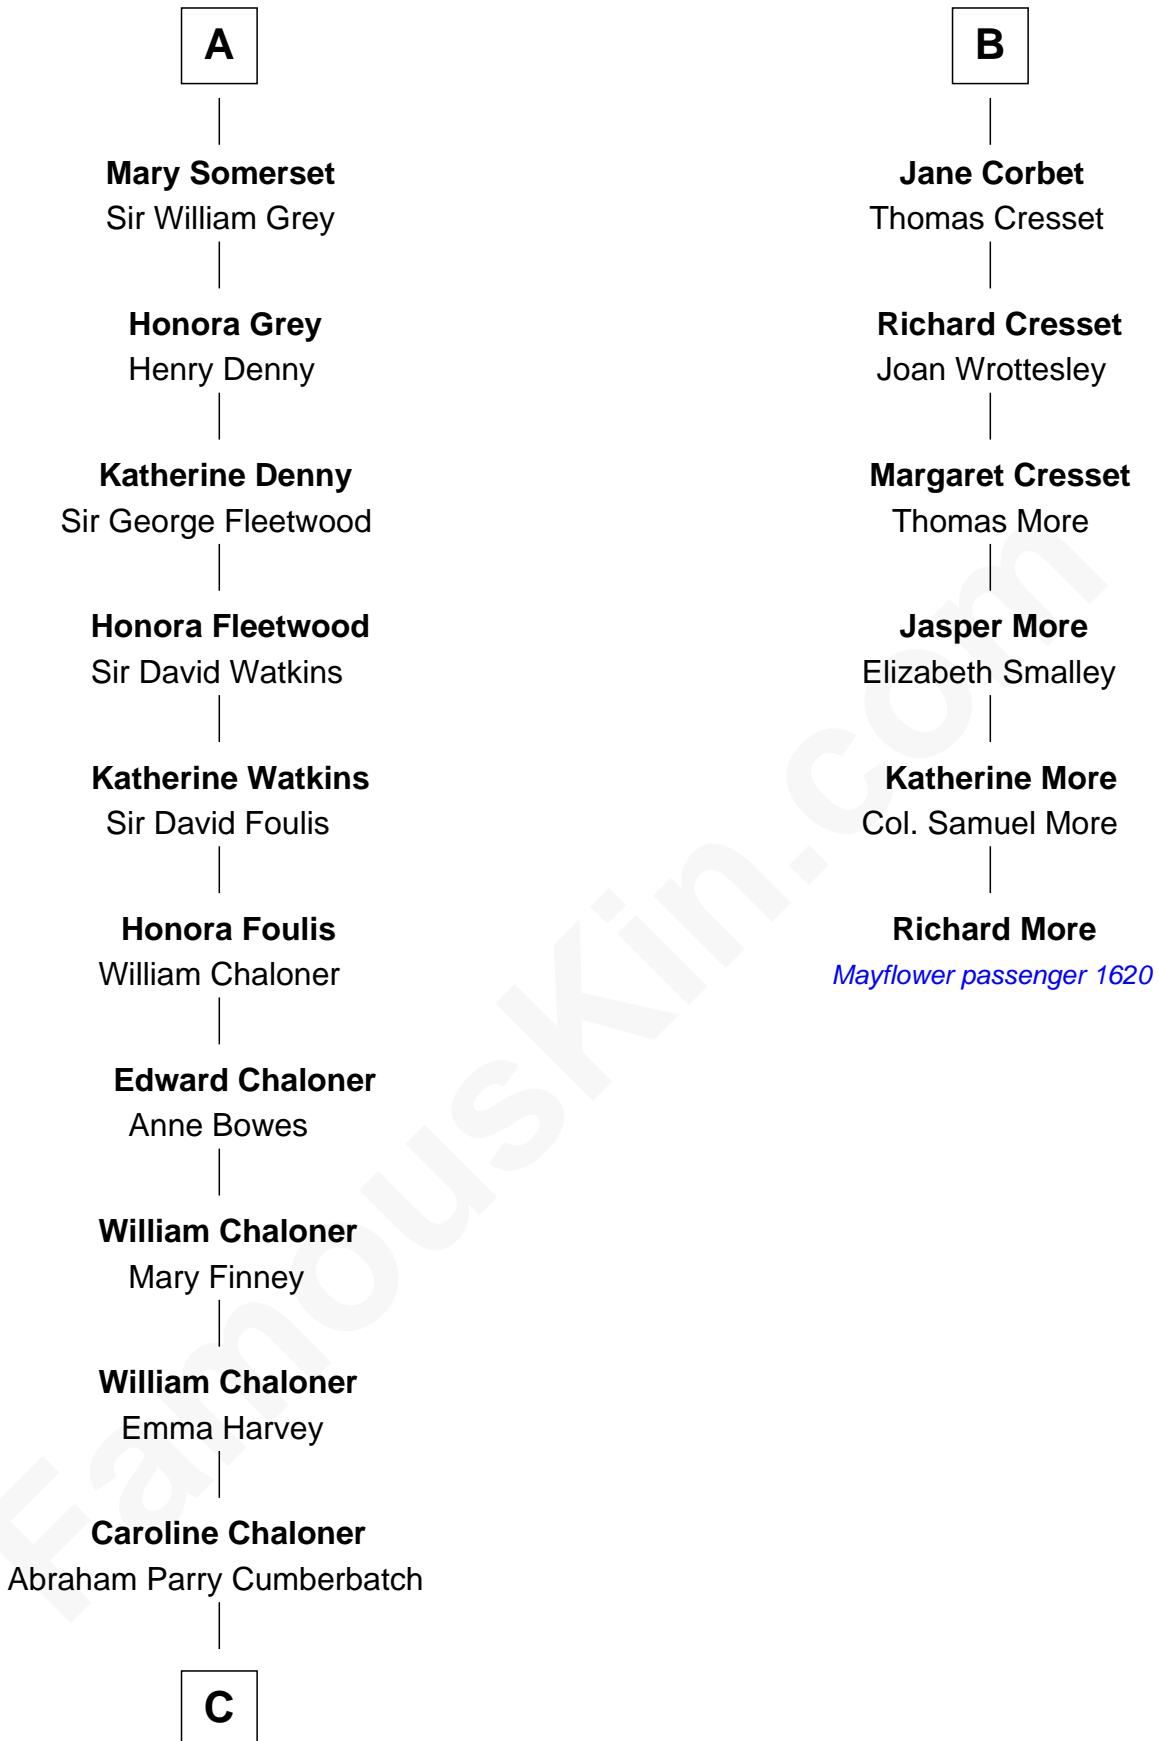

FamousKin.com

Relationship Chart of

Benedict Cumberbatch

Movie, Television and Stage Actor

12th cousin 9 times removed of

Richard More

(c1614 - c1696) Mayflower passenger 1620

MAYFLOWER

C

C

Robert William Cumberbatch

Louisa Grace Hanson

Henry Alfred Cumberbatch

Hélène Gertrude Rees

Henry Carlton Cumberbatch

Pauline Ellen Laing Congdon