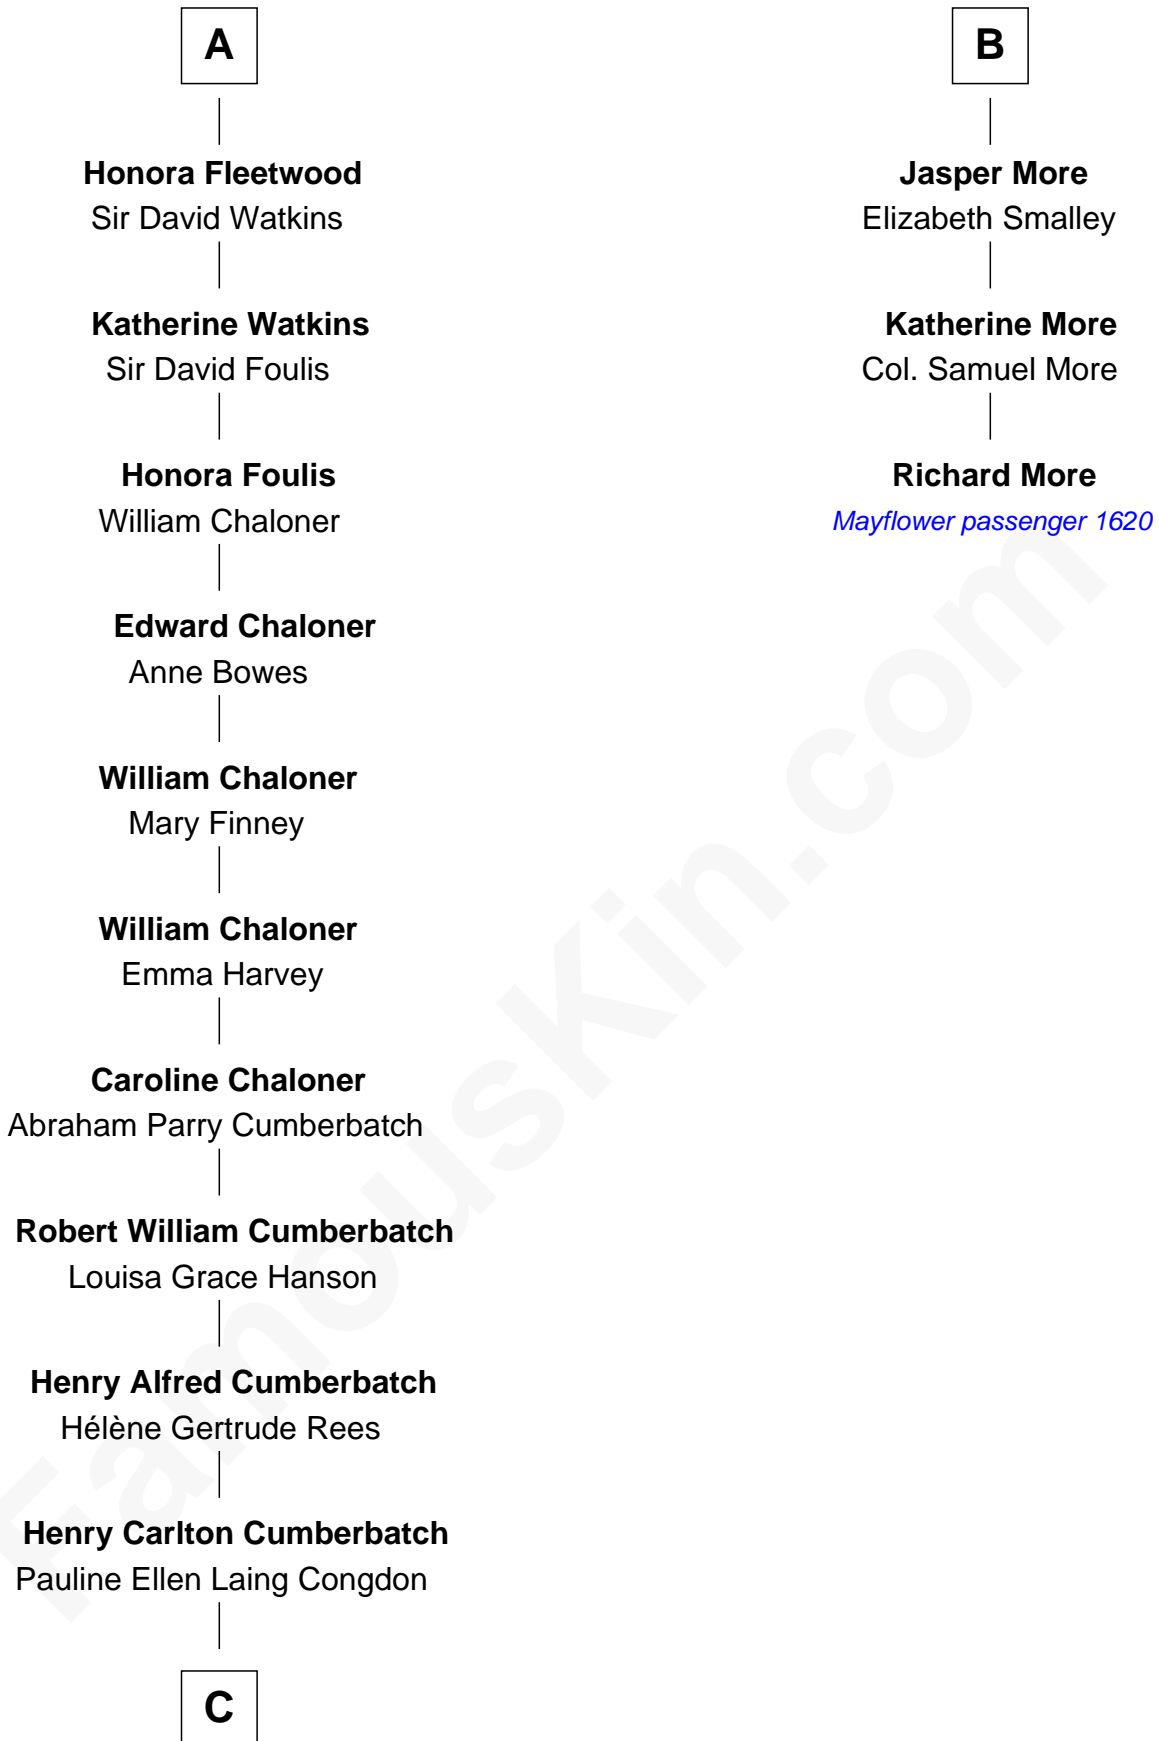

FamousKin.com Relationship Chart of

Benedict Cumberbatch

Movie, Television and Stage Actor

9th cousin 9 times removed of

Richard More

(c1614 - c1696) Mayflower passenger 1620

MAYFLOWER

Timothy Carlton Congdon Cumberbatch