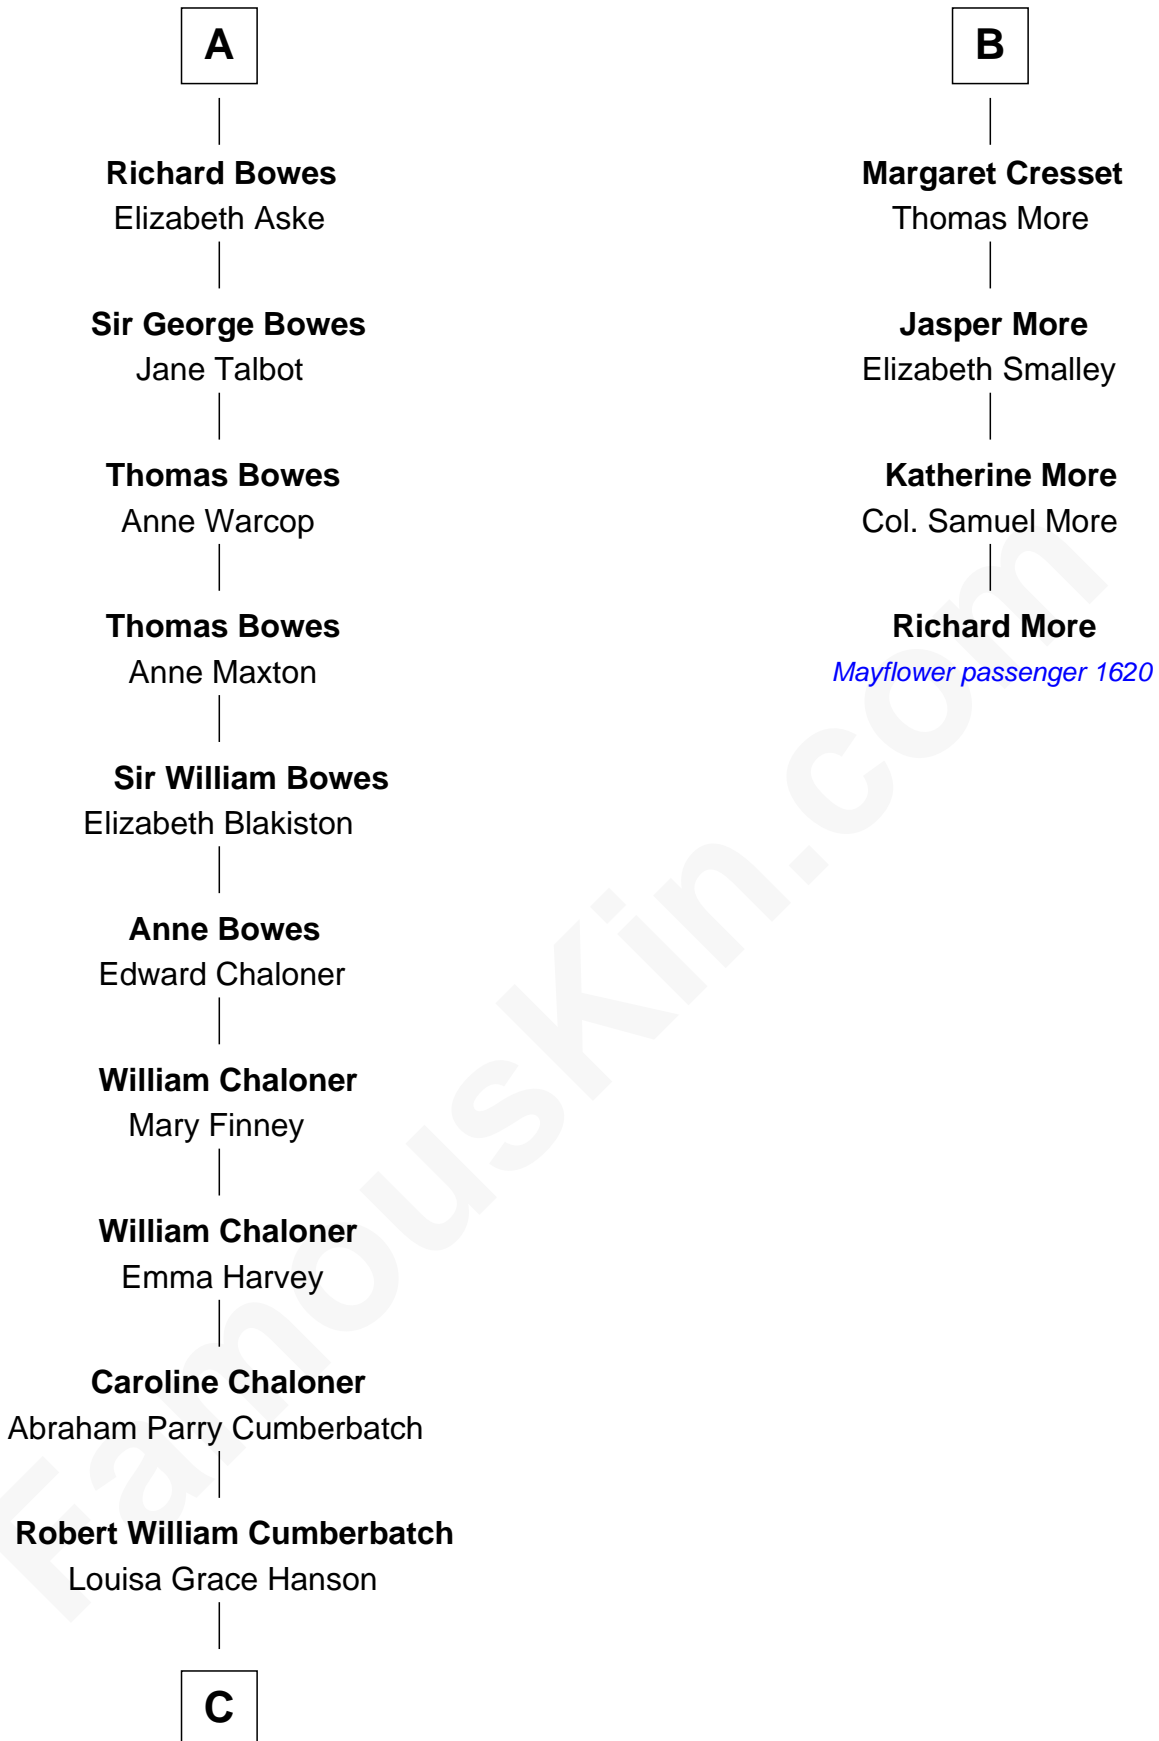

# FamousKin.com Relationship Chart of

**Benedict Cumberbatch**

*Movie, Television and Stage Actor*

10th cousin 10 times removed of

**Richard More**

*(c1614 - c1696) Mayflower passenger 1620*

**MAYFLOWER**

**Sir Thomas de Berkeley**

**Sir Maurice de Berkeley**

Eve la Zouche

**Thomas de Berkeley**

Katherine de Clyvedon

**Sir John Berkeley**

Elizabeth Betteshorne

**Elizabeth Berkeley**

Sir John Sutton

**Sir Edmund Sutton**

Matilda Clifford

**Dorothy Sutton**

Richard Wrottesley

**Joan Wrottesley**

Richard Cresset

**B**

**C**