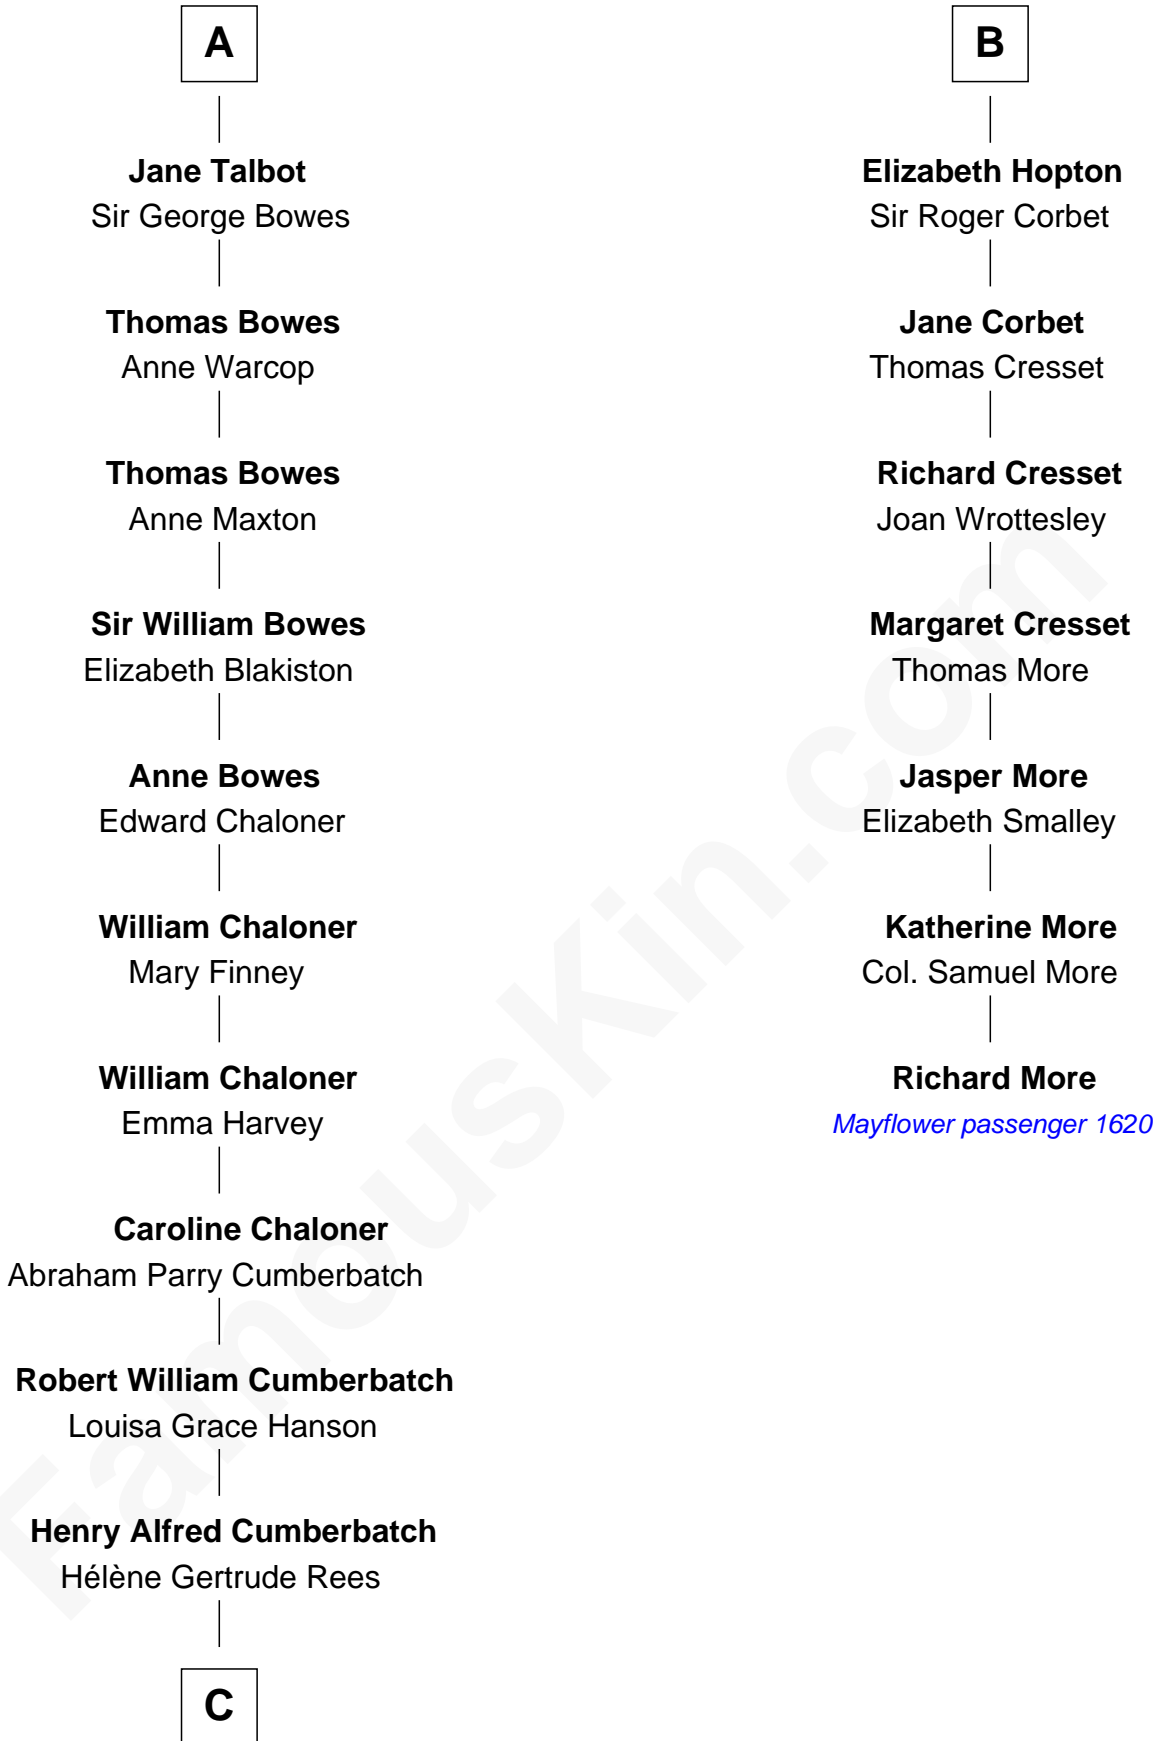

## Relationship Chart of

### Benedict Cumberbatch

Movie, Television and Stage Actor

13th cousin 6 times removed of

**Richard More**

(c1614 - c1696) Mayflower passenger 1620

**MAYFLOWER**

**C**

Henry Carlton Cumberbatch