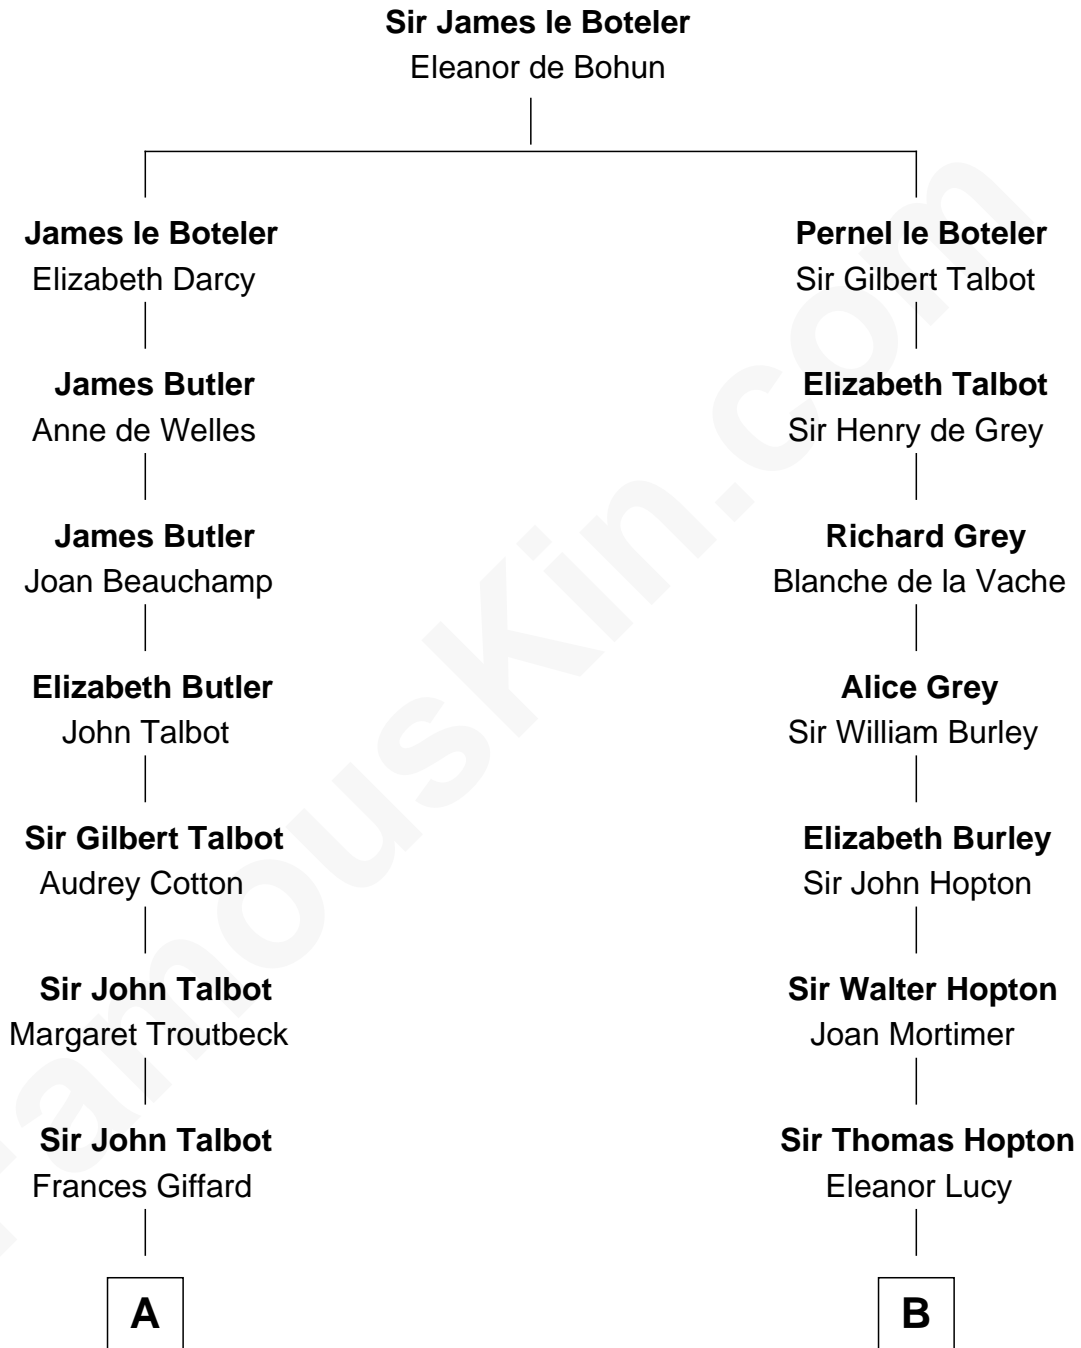

## Relationship Chart of

### Benedict Cumberbatch

Movie, Television and Stage Actor

13th cousin 6 times removed of

**Richard More**

(c1614 - c1696) Mayflower passenger 1620

**MAYFLOWER**

**C**

Henry Carlton Cumberbatch