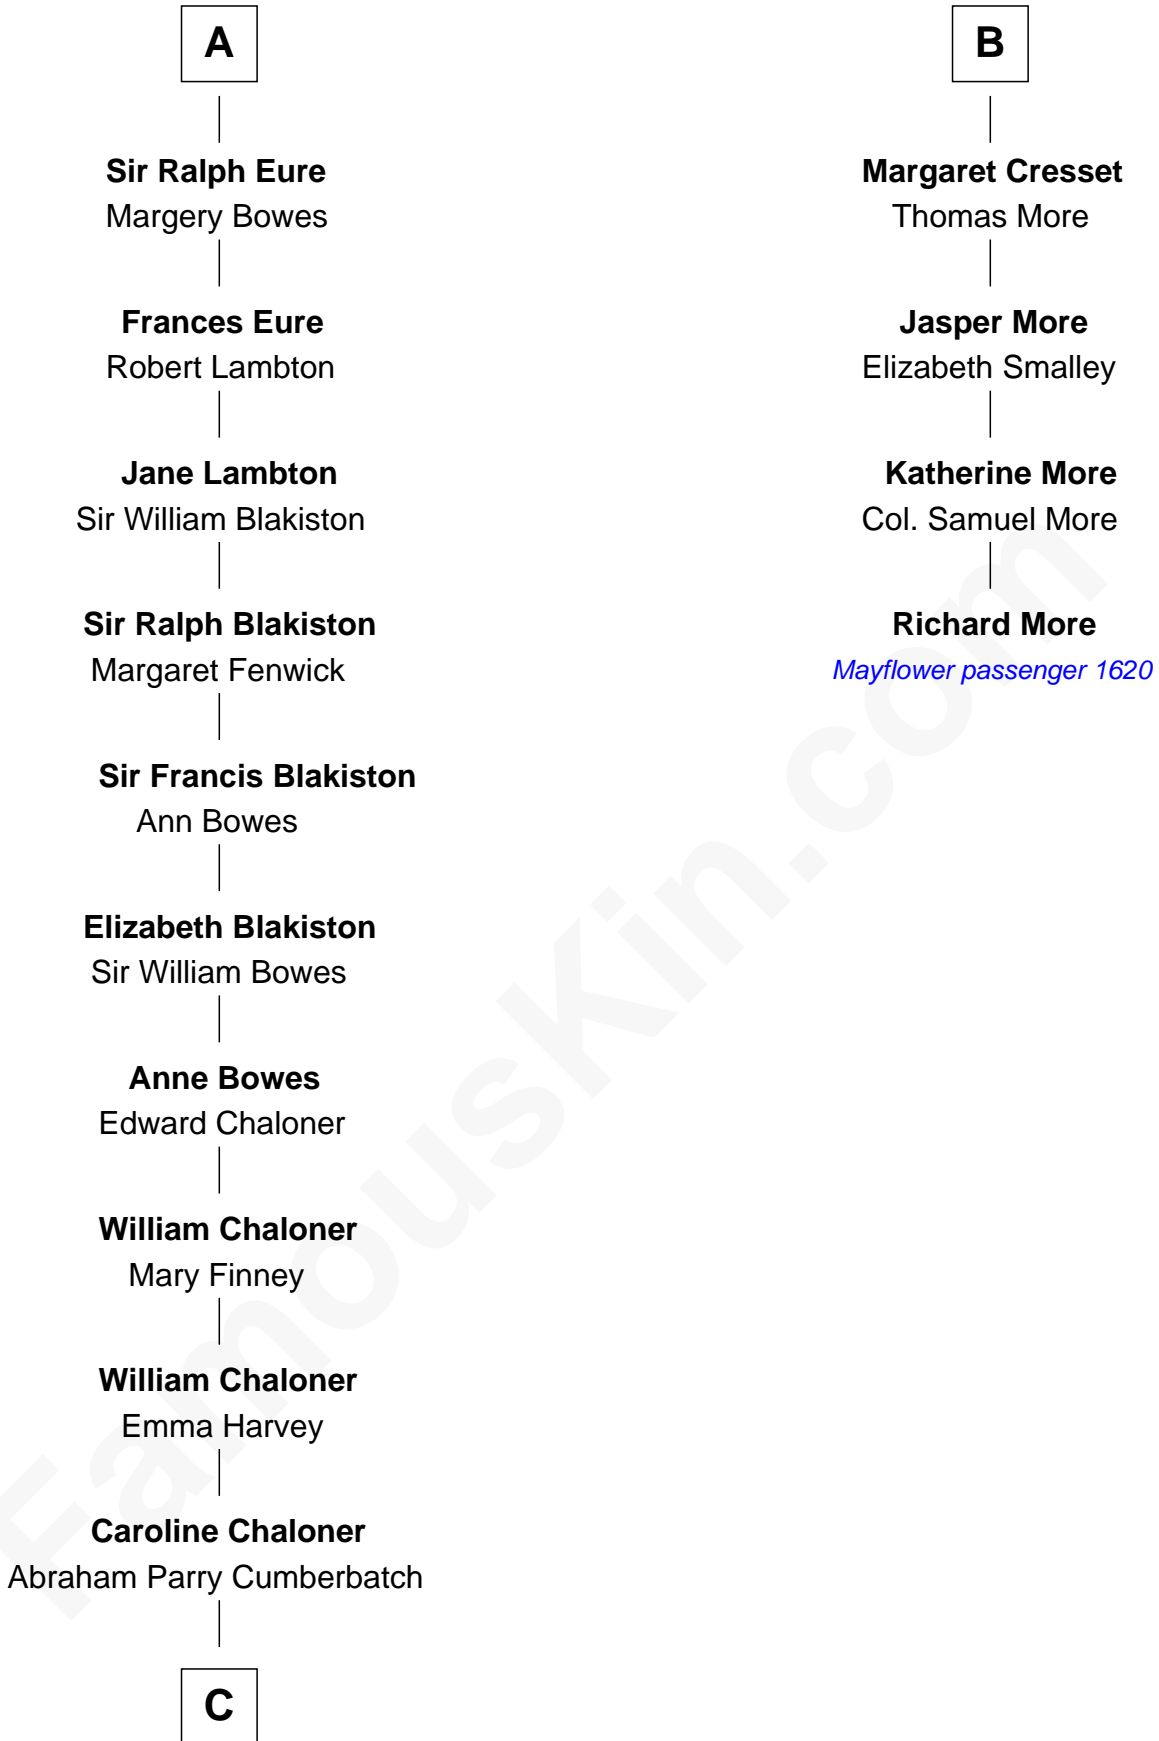

FamousKin.com

Relationship Chart of

Benedict Cumberbatch

Movie, Television and Stage Actor

10th cousin 11 times removed of

Richard More

(c1614 - c1696) Mayflower passenger 1620

MAYFLOWER

C

Robert William Cumberbatch

Louisa Grace Hanson

Henry Alfred Cumberbatch

Hélène Gertrude Rees

Henry Carlton Cumberbatch

Pauline Ellen Laing Congdon

Timothy Carlton Congdon Cumberbatch