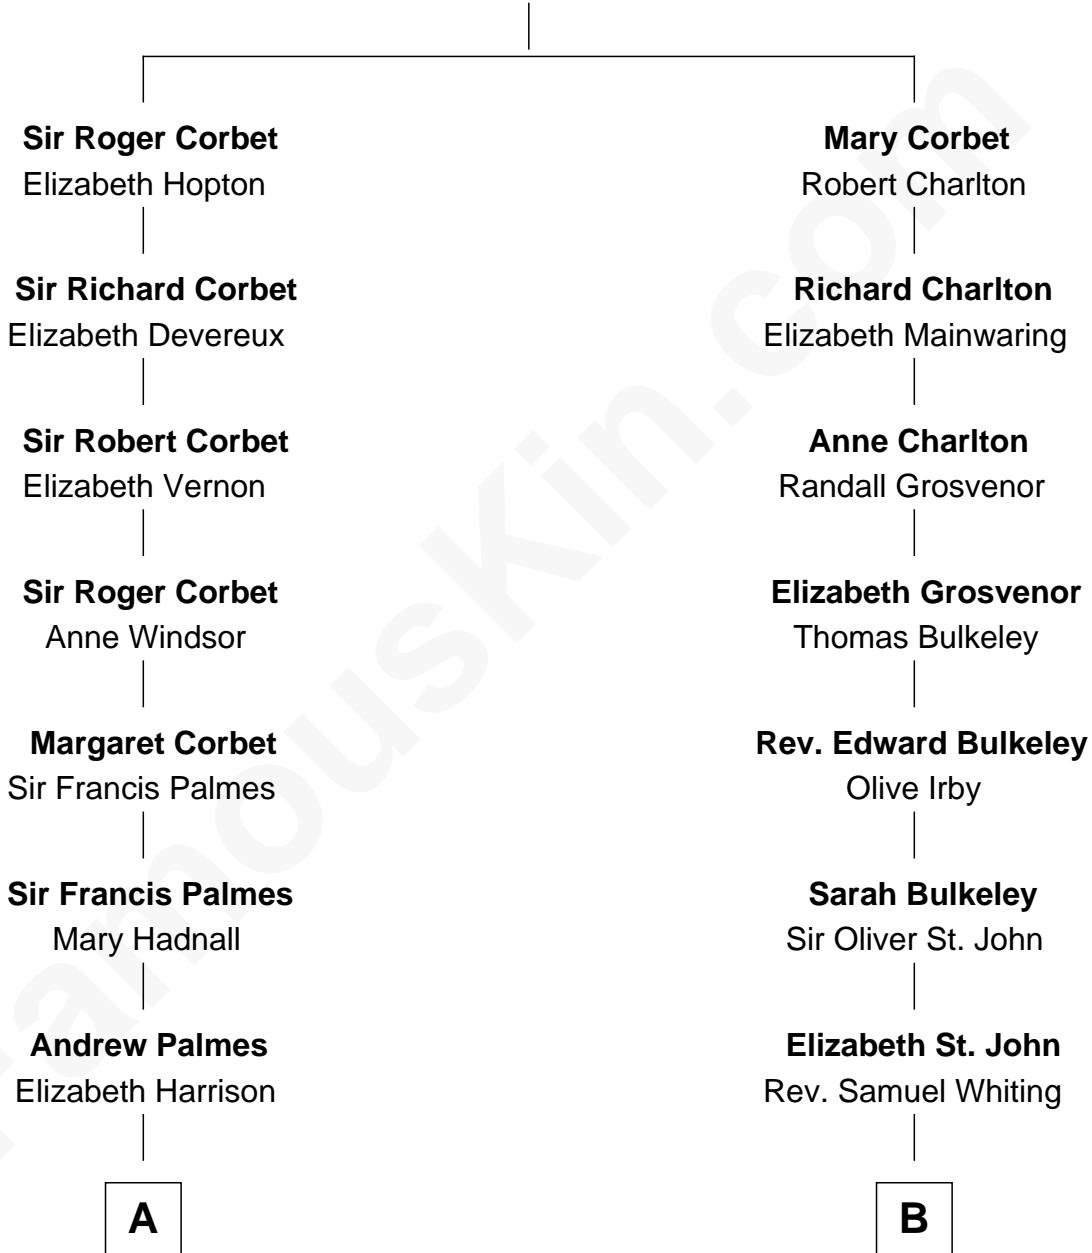

## Relationship Chart of

**Benedict Cumberbatch**  
*Movie, Television and Stage Actor*

15th cousin 3 times removed of

**Calvin Coolidge**  
*30th U.S. President*

**Sir Robert Corbet**  
 Margaret - - - - -

**Timothy Carlton Congdon Cumberbatch**

Wanda Ventham

**Benedict Cumberbatch**

*Movie, Television and Stage Actor*

FamousKin.com