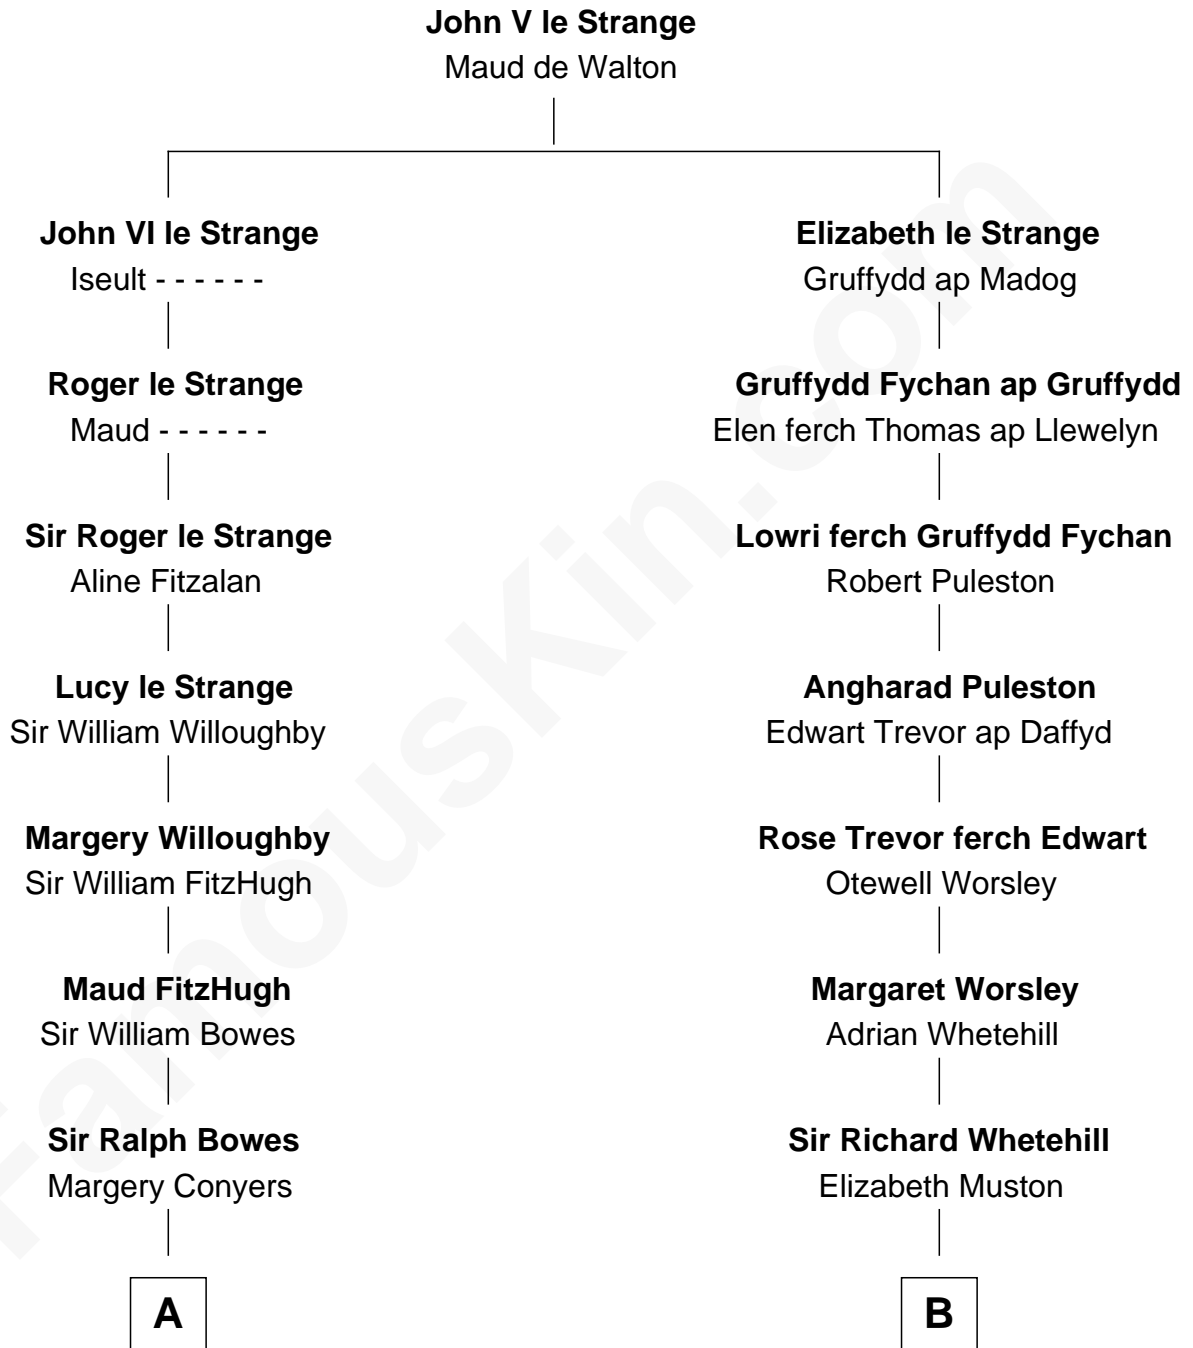

FamousKin.com

Relationship Chart of

Benedict Cumberbatch
Movie, Television and Stage Actor

19th cousin 1 time removed of

Calvin Coolidge
30th U.S. President

C

Henry Alfred Cumberbatch
Hélène Gertrude Rees

Henry Carlton Cumberbatch
Pauline Ellen Laing Congdon

Timothy Carlton Congdon Cumberbatch
Wanda Ventham

Benedict Cumberbatch
Movie, Television and Stage Actor

D

Sarah Almeda Brewer
Calvin Galusha Coolidge

Col. John Calvin Coolidge
Victoria Josephine Moor

Calvin Coolidge
30th U.S. President