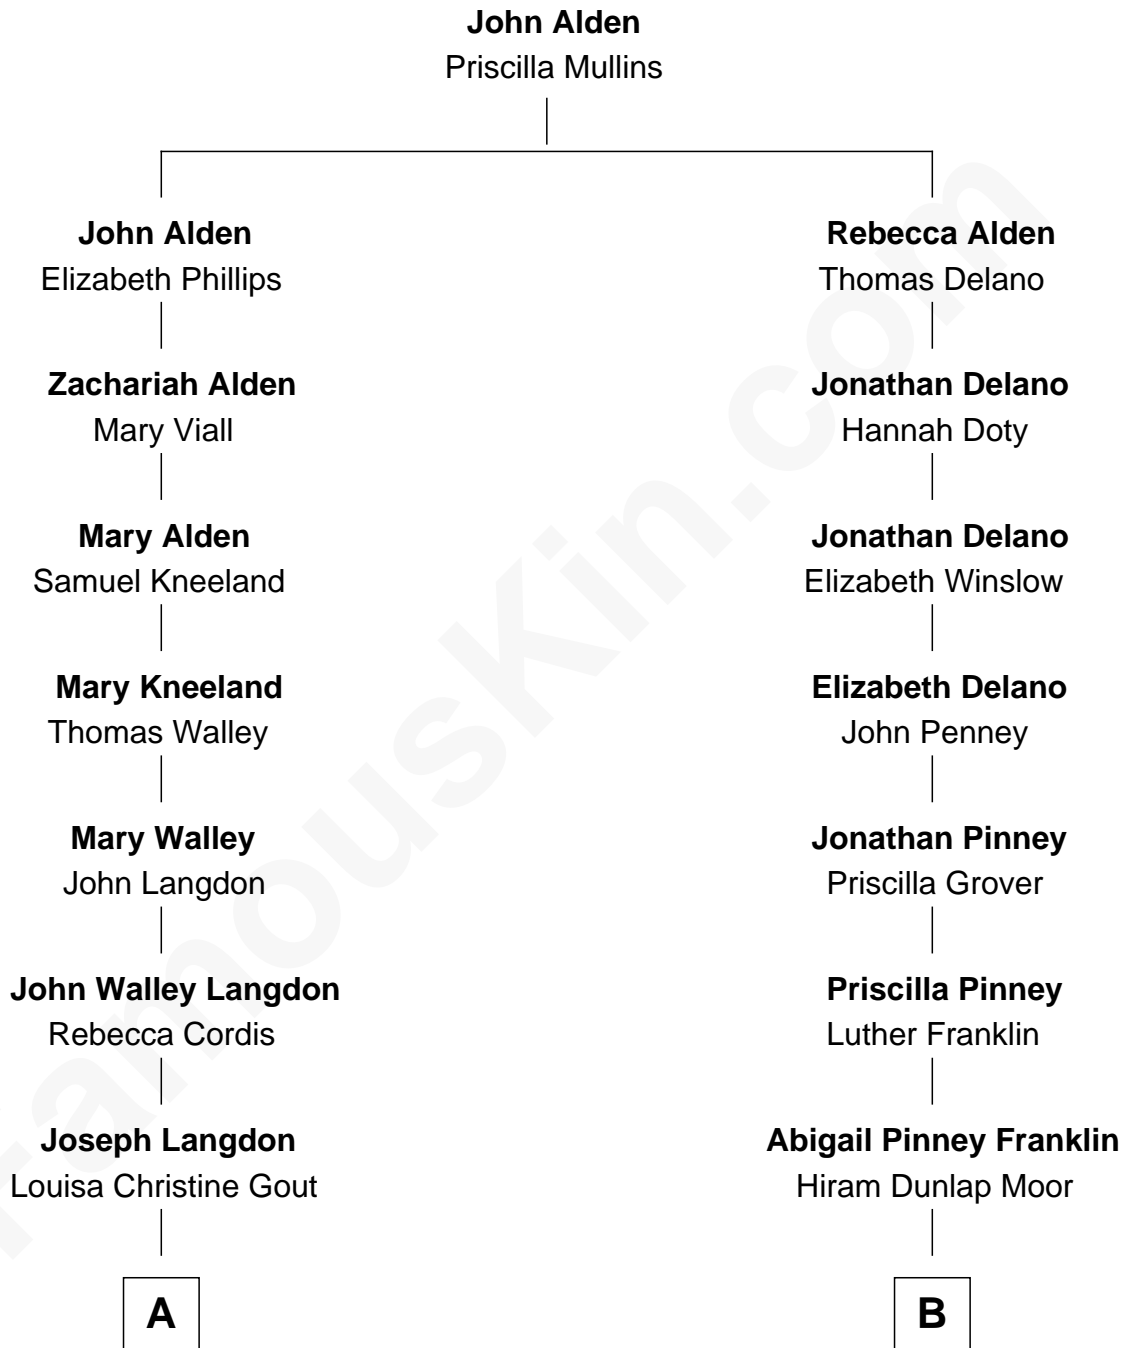

FamousKin.com

Relationship Chart of

Benedict Cumberbatch
Movie, Television and Stage Actor

8th cousin 3 times removed of

Calvin Coolidge
30th U.S. President

A

Ida Josephine Langdon
Thomas Bowen Rees

Hélène Gertrude Rees
Henry Alfred Cumberbatch

Henry Carlton Cumberbatch
Pauline Ellen Laing Congdon

Timothy Carlton Congdon Cumberbatch
Wanda Ventham

Benedict Cumberbatch
Movie, Television and Stage Actor

B

Victoria Josephine Moor
Col. John Calvin Coolidge