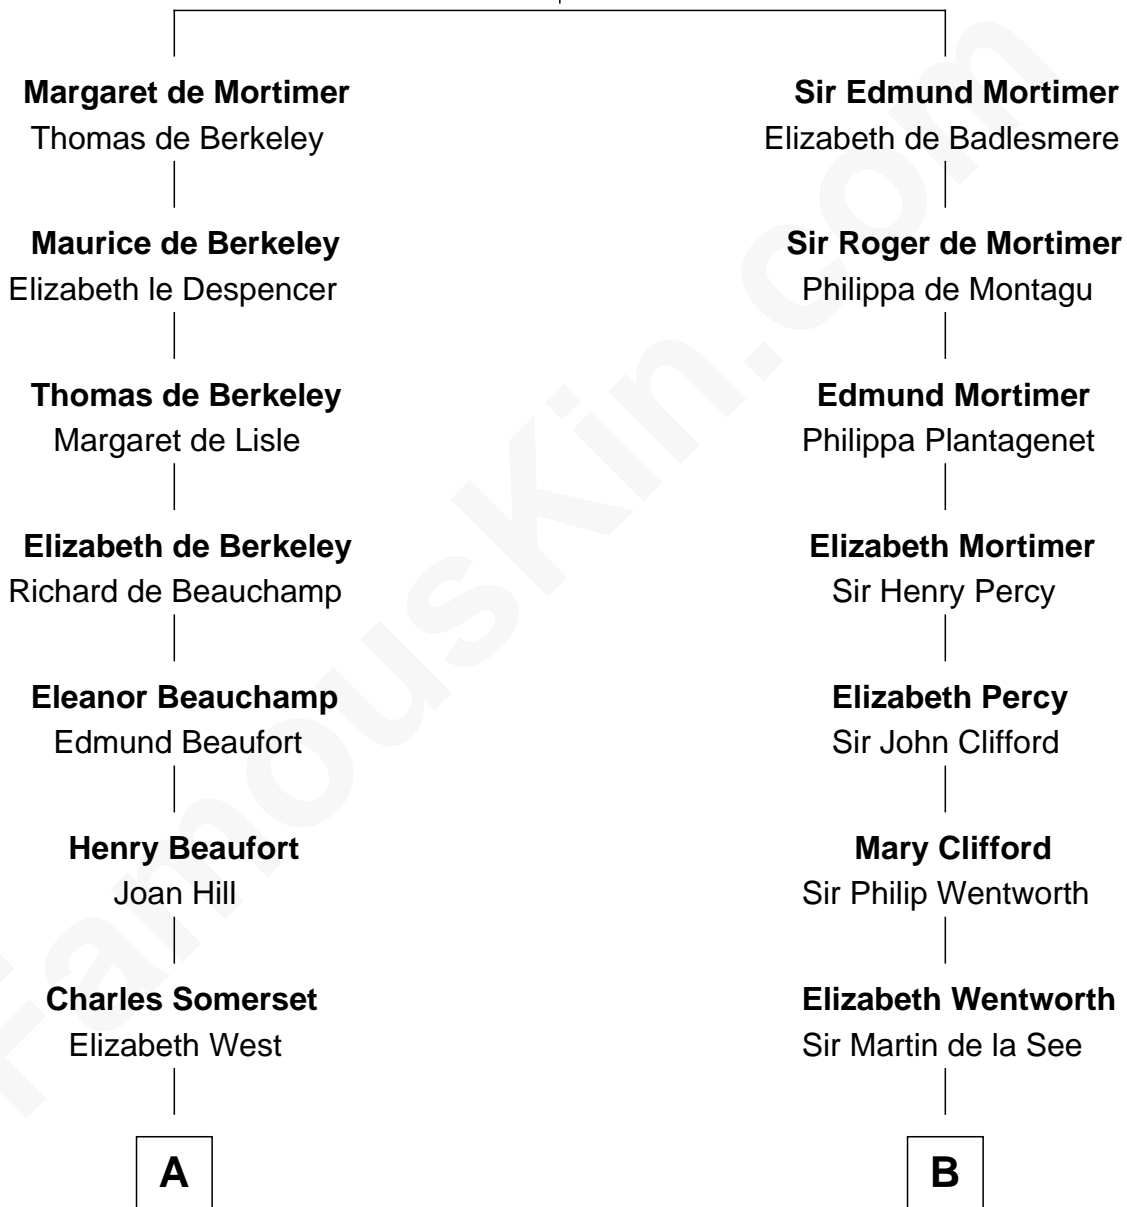

## Relationship Chart of

**Benedict Cumberbatch**  
*Movie, Television and Stage Actor*

21st cousin of

**Calvin Coolidge**  
*30th U.S. President*

**Roger de Mortimer**  
 Joan de Geneville

**C**

**Robert William Cumberbatch**

Louisa Grace Hanson

**Henry Alfred Cumberbatch**

Hélène Gertrude Rees

**Henry Carlton Cumberbatch**

Pauline Ellen Laing Congdon

**Timothy Carlton Congdon Cumberbatch**

Wanda Ventham

**Benedict Cumberbatch**