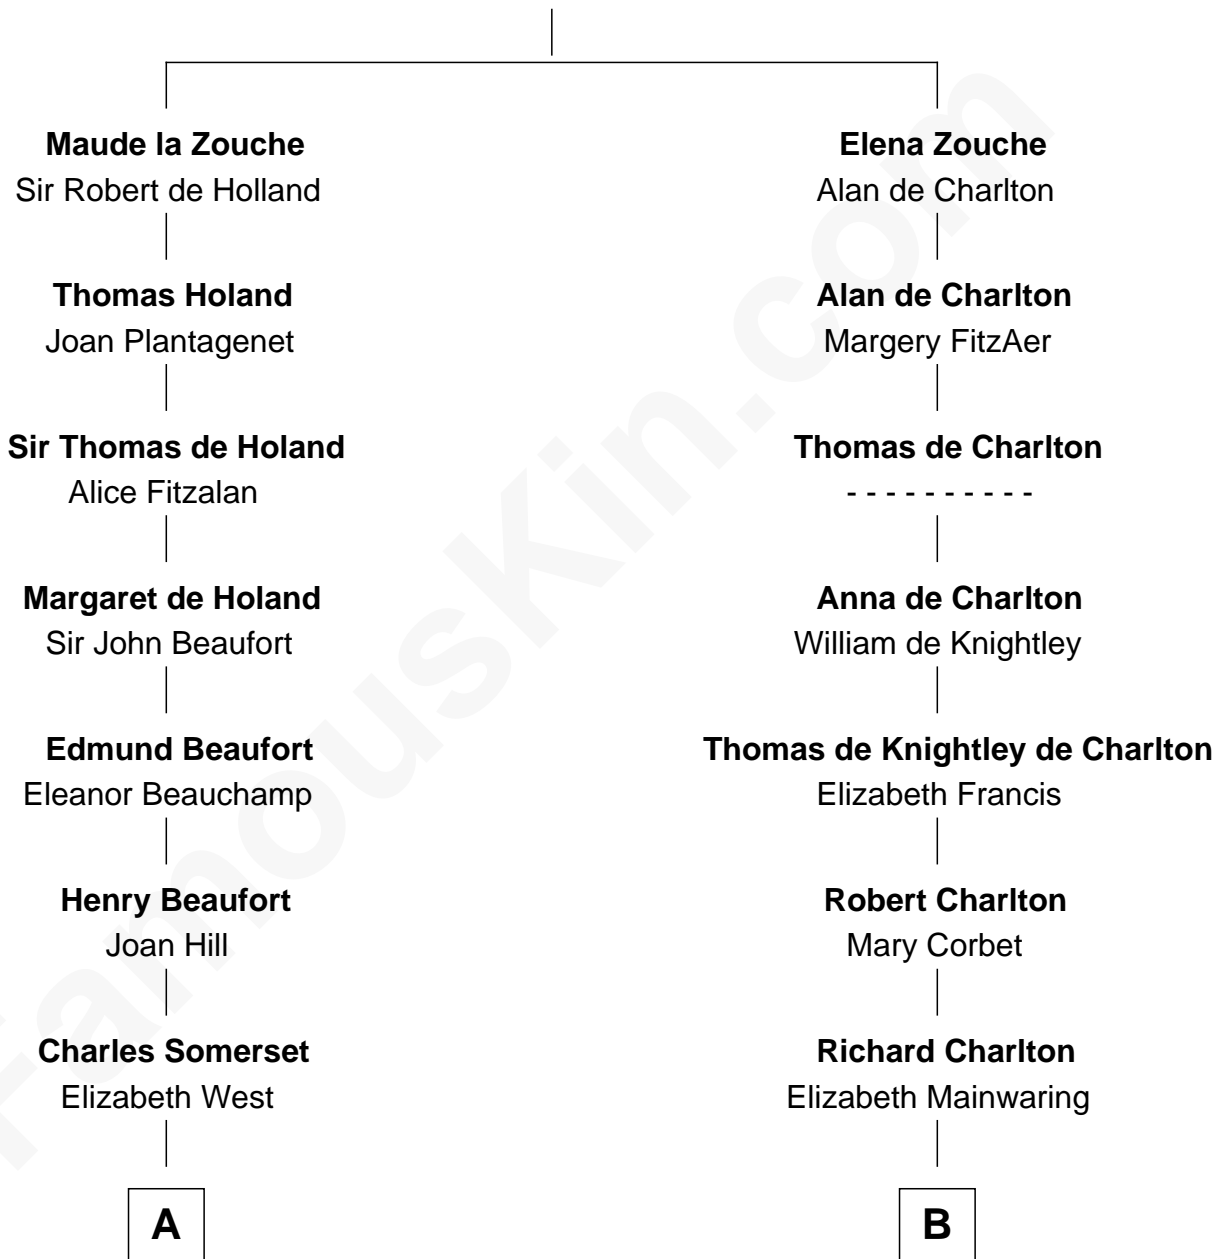

FamousKin.com Relationship Chart of

Benedict Cumberbatch
Movie, Television and Stage Actor

20th cousin 1 time removed of

Calvin Coolidge
30th U.S. President

Sir Alan la Zouche
Eleanor de Segrave

C

Robert William Cumberbatch

Louisa Grace Hanson

Henry Alfred Cumberbatch

Hélène Gertrude Rees

Henry Carlton Cumberbatch

Pauline Ellen Laing Congdon

Timothy Carlton Congdon Cumberbatch

Wanda Ventham

Benedict Cumberbatch