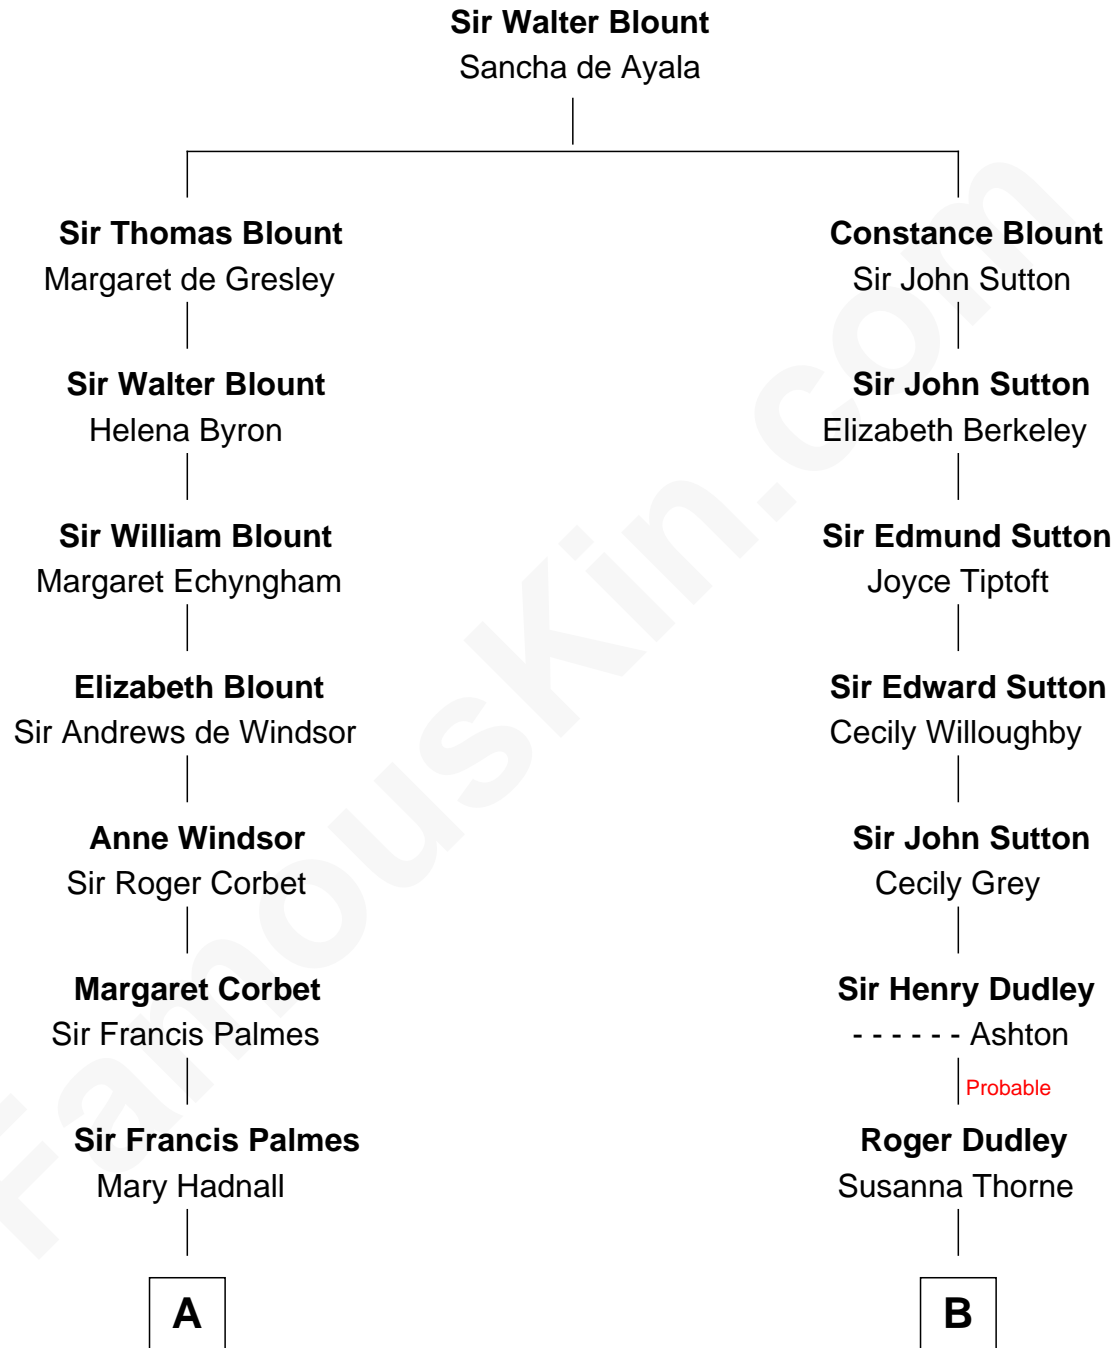

FamousKin.com

Relationship Chart of

Benedict Cumberbatch

Movie, Television and Stage Actor

12th cousin 7 times removed of

Bathsheba (Ruggles) Spooner

First woman executed for murder in U.S. by non-British government