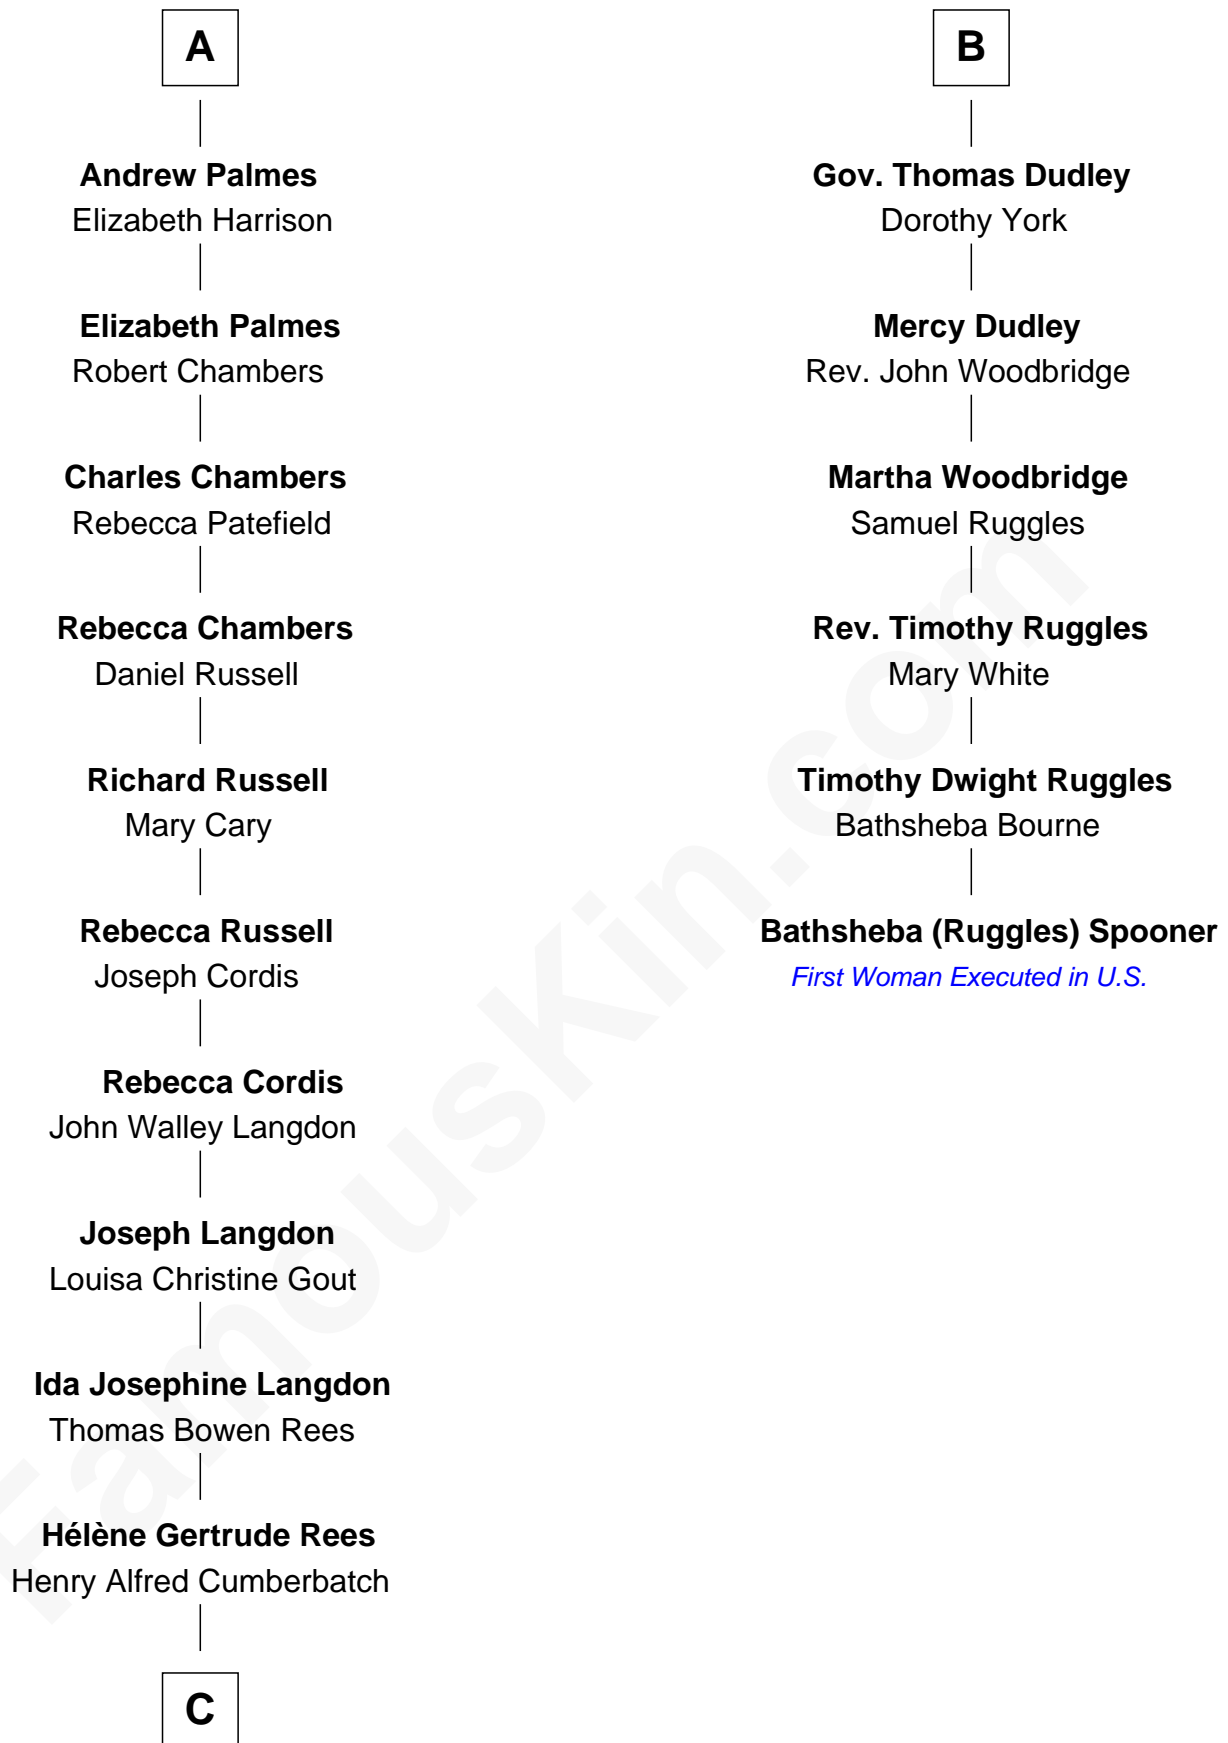

FamousKin.com

Relationship Chart of

Benedict Cumberbatch

Movie, Television and Stage Actor

12th cousin 7 times removed of

Bathsheba (Ruggles) Spooner

First woman executed for murder in U.S. by non-British government

C

Henry Carlton Cumberbatch

Pauline Ellen Laing Congdon

Timothy Carlton Congdon Cumberbatch

Wanda Ventham

Benedict Cumberbatch

Movie, Television and Stage Actor

FamousKin.com