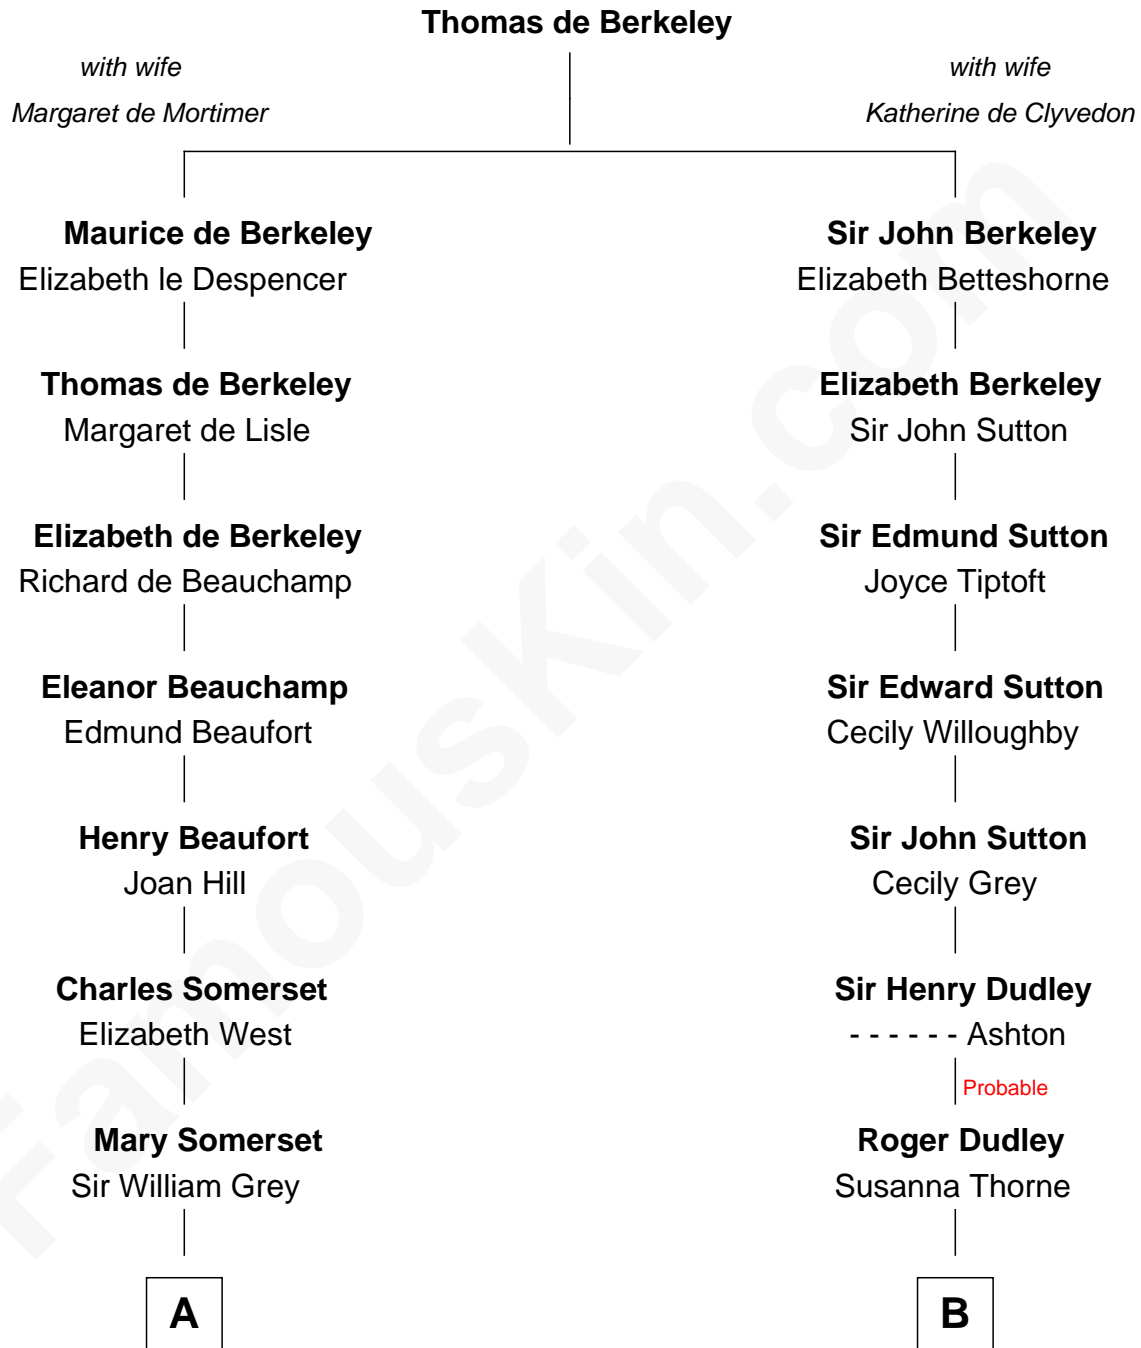

FamousKin.com Relationship Chart of

Benedict Cumberbatch

Movie, Television and Stage Actor

12th cousin 8 times removed of

Bathsheba (Ruggles) Spooner

First woman executed for murder in U.S. by non-British government

C

Henry Alfred Cumberbatch

Hélène Gertrude Rees

Henry Carlton Cumberbatch

Pauline Ellen Laing Congdon

Timothy Carlton Congdon Cumberbatch

Wanda Ventham

Benedict Cumberbatch