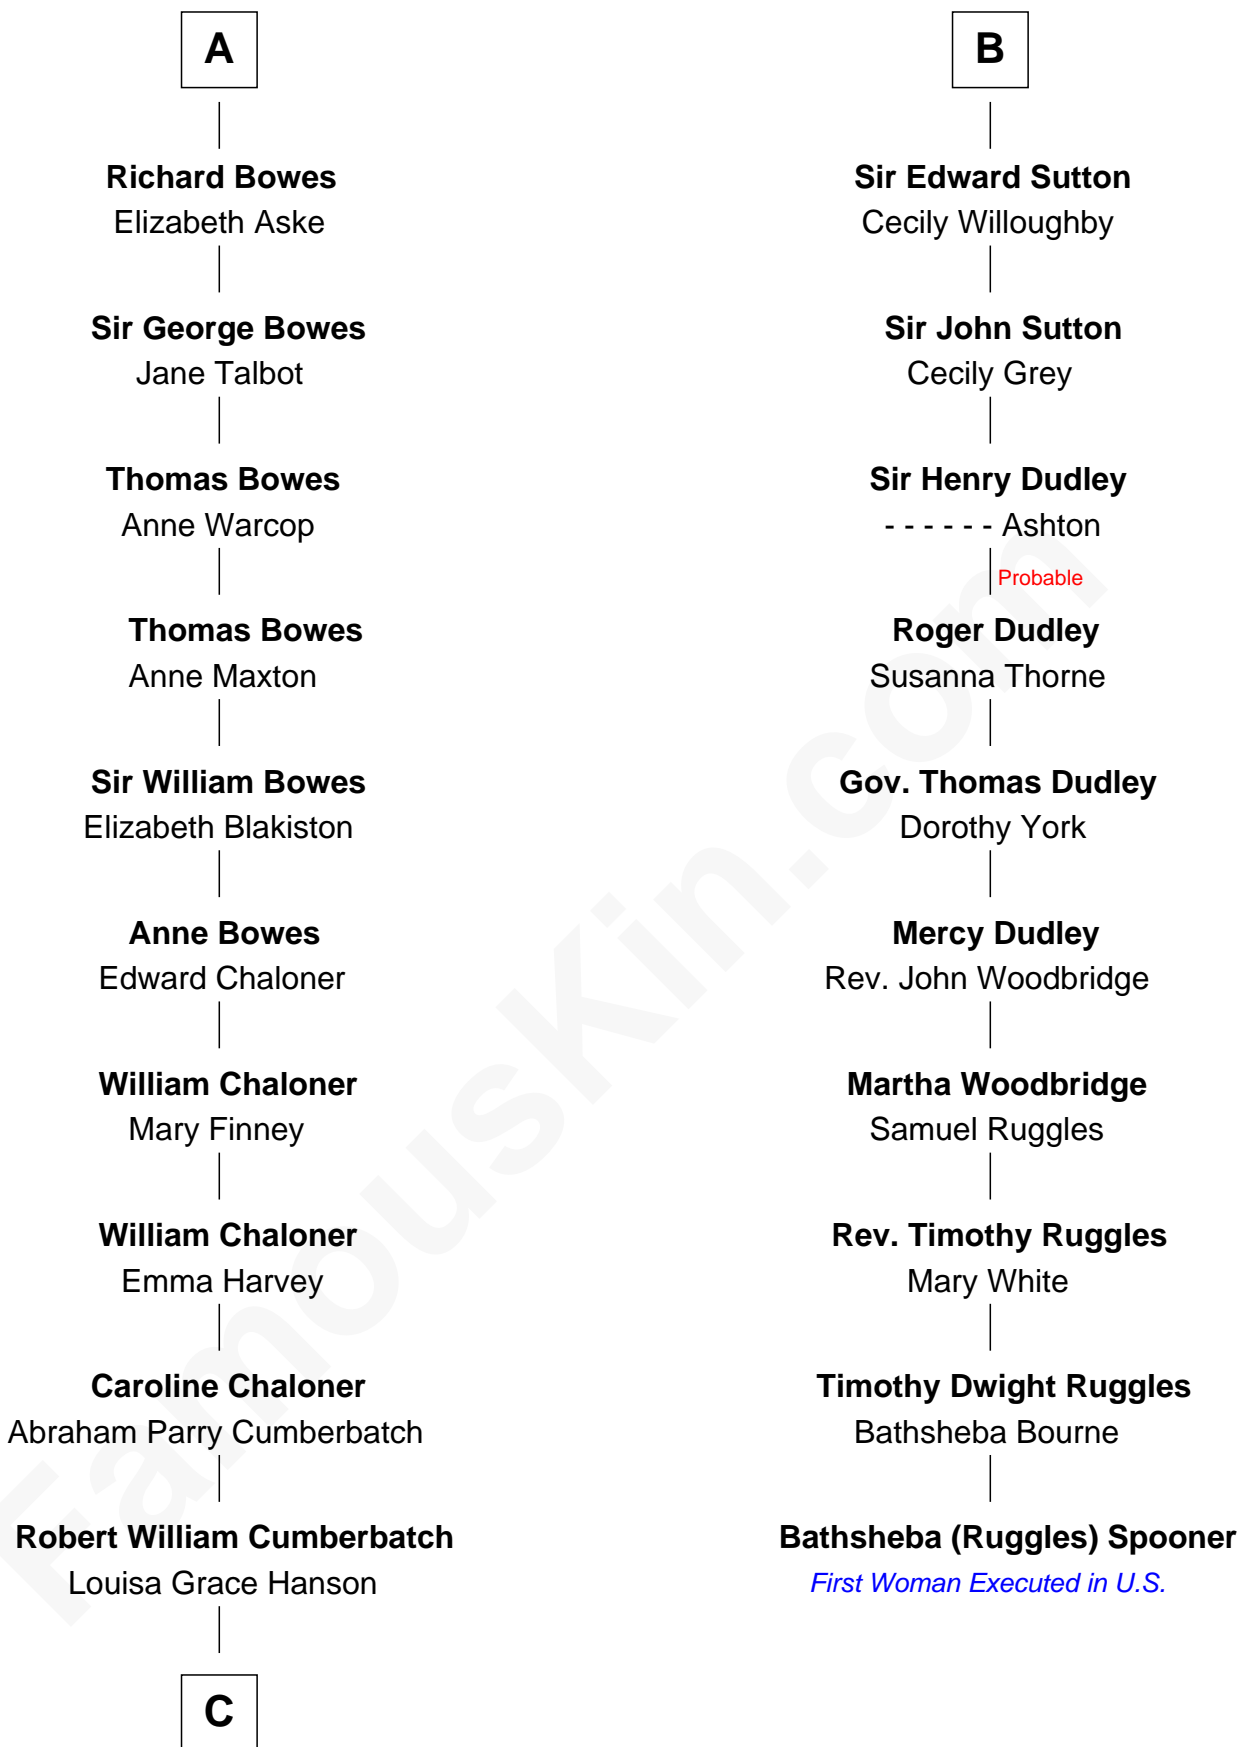

FamousKin.com

Relationship Chart of

Benedict Cumberbatch

Movie, Television and Stage Actor

16th cousin 4 times removed of

Bathsheba (Ruggles) Spooner

First woman executed for murder in U.S. by non-British government

C

Henry Alfred Cumberbatch

Hélène Gertrude Rees

Henry Carlton Cumberbatch

Pauline Ellen Laing Congdon

Timothy Carlton Congdon Cumberbatch

Wanda Ventham

Benedict Cumberbatch