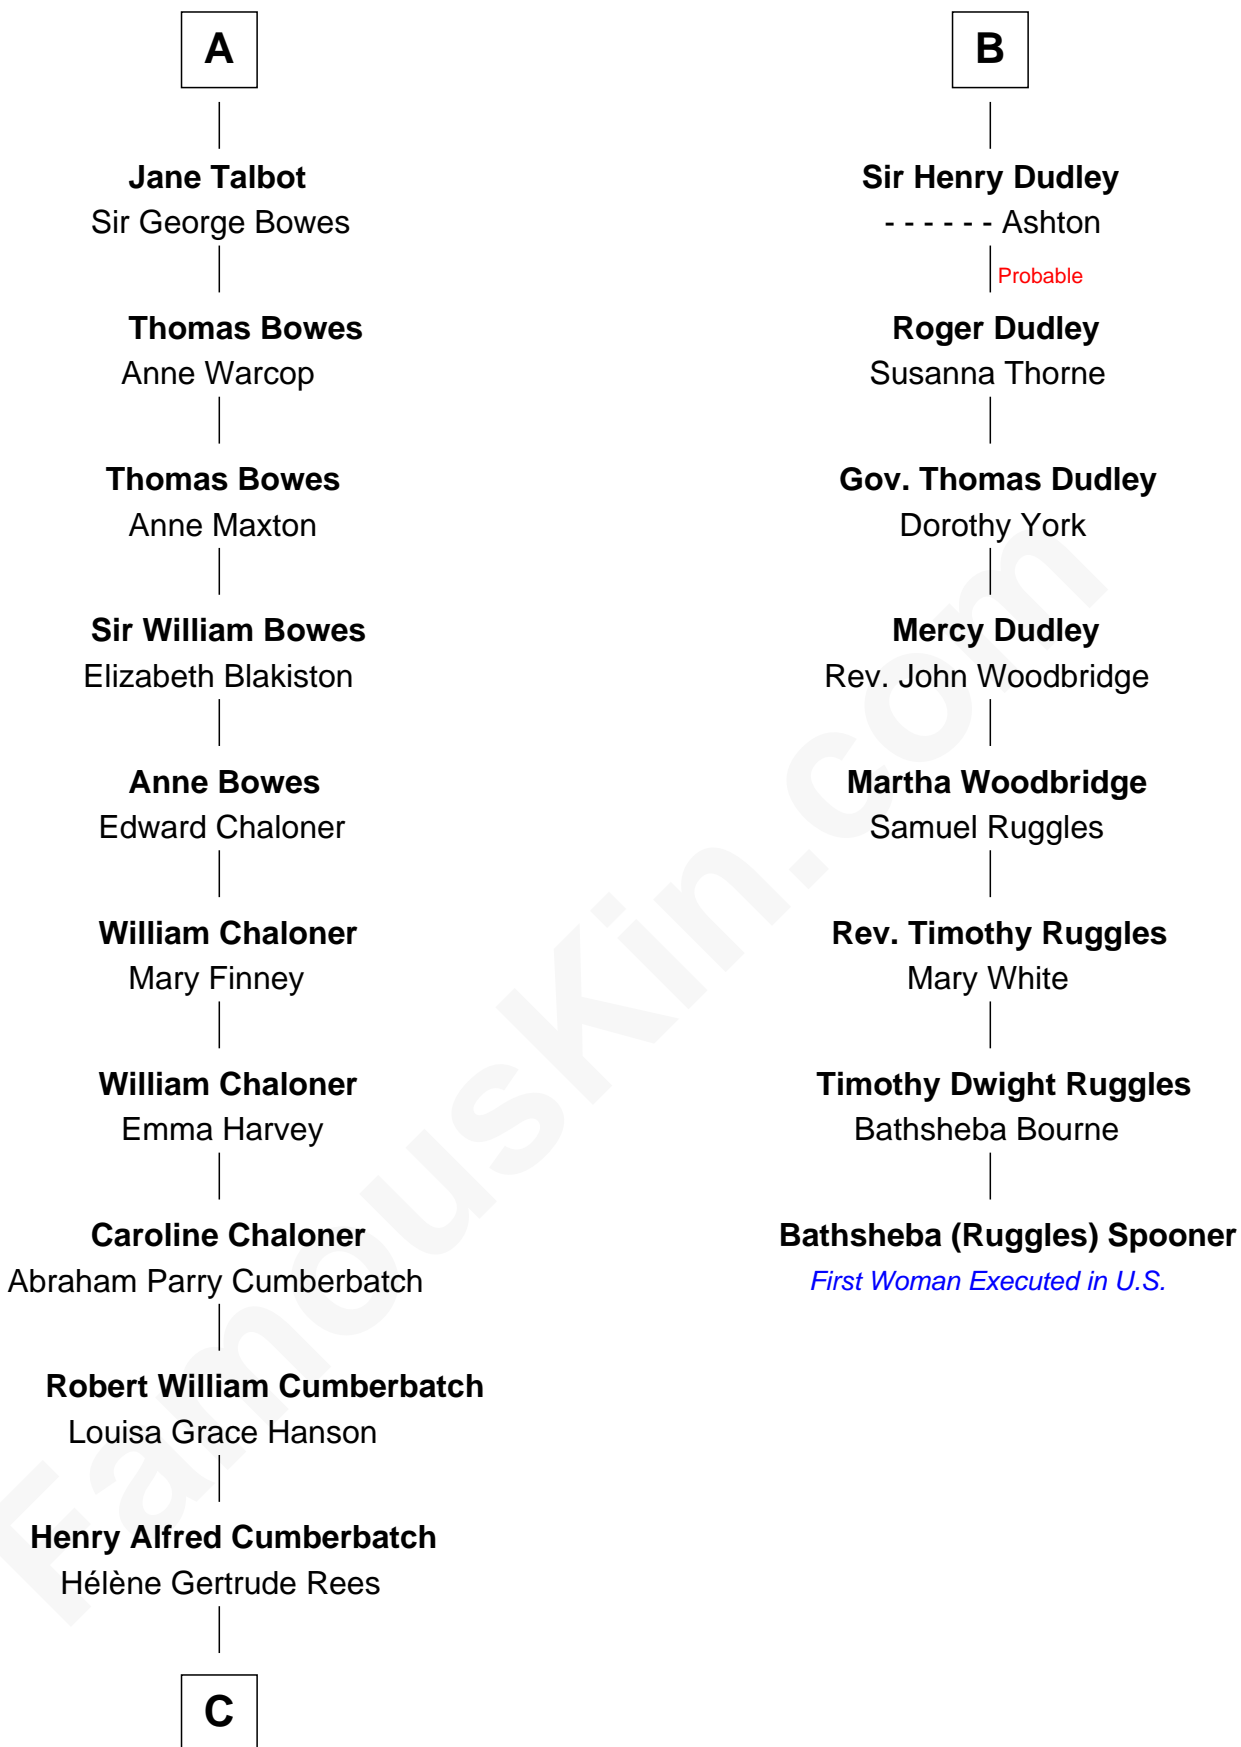

FamousKin.com

Relationship Chart of

Benedict Cumberbatch

Movie, Television and Stage Actor

14th cousin 5 times removed of

Bathsheba (Ruggles) Spooner

First woman executed for murder in U.S. by non-British government