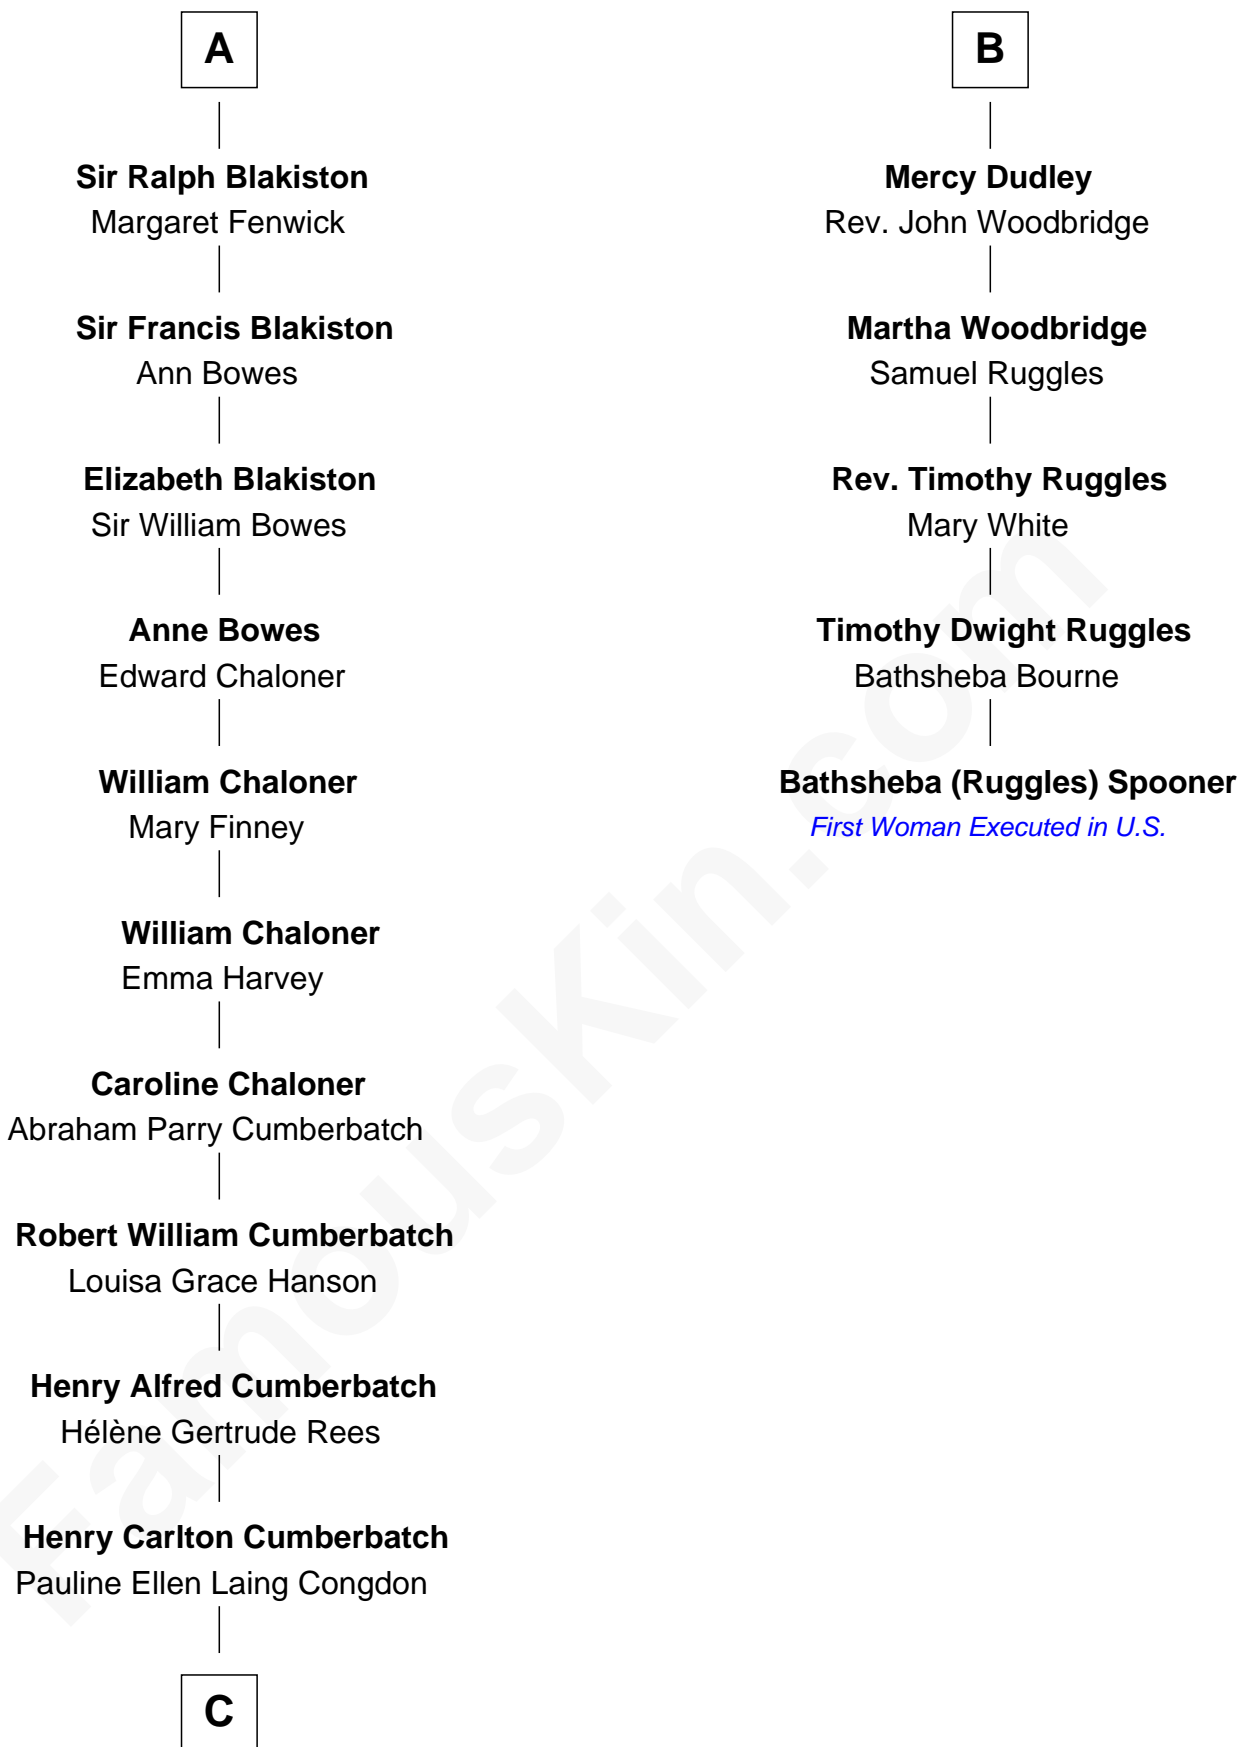

FamousKin.com

Relationship Chart of

Benedict Cumberbatch

Movie, Television and Stage Actor

11th cousin 7 times removed of

Bathsheba (Ruggles) Spooner

First woman executed for murder in U.S. by non-British government

C

Timothy Carlton Congdon Cumberbatch

Wanda Ventham

Benedict Cumberbatch

Movie, Television and Stage Actor

FamousKin.com