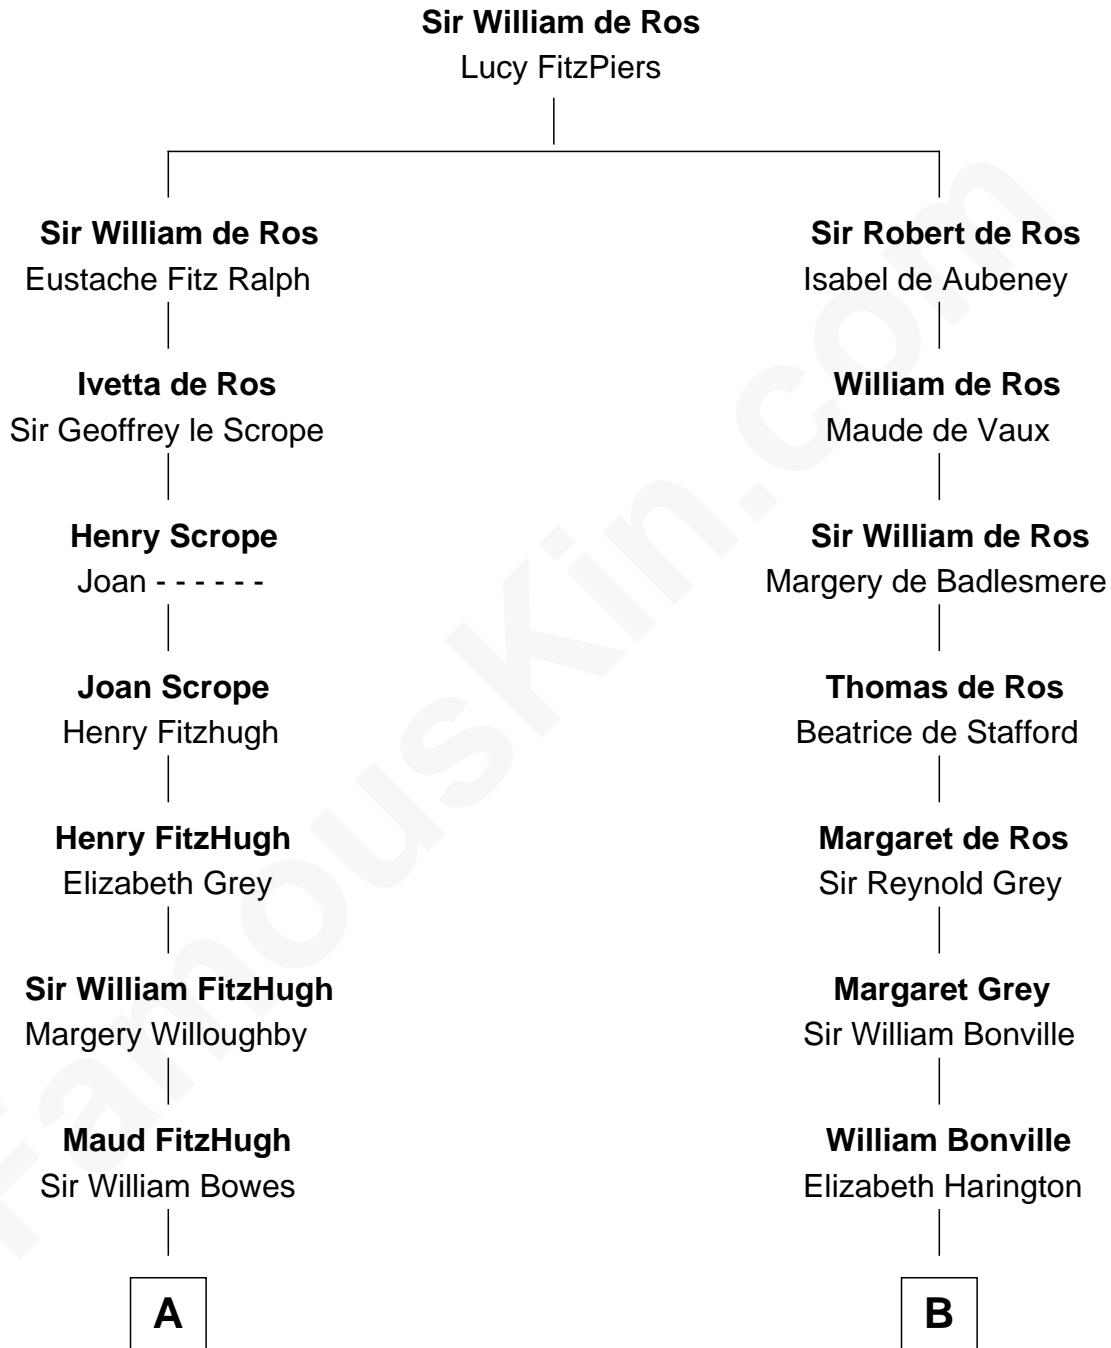

# FamousKin.com Relationship Chart of

**Benedict Cumberbatch**

*Movie, Television and Stage Actor*

17th cousin 4 times removed of

**Bathsheba (Ruggles) Spooner**

*First woman executed for murder in U.S. by non-British government*

**C**

**Robert William Cumberbatch**

Louisa Grace Hanson

**Henry Alfred Cumberbatch**

Hélène Gertrude Rees

**Henry Carlton Cumberbatch**

Pauline Ellen Laing Congdon

**Timothy Carlton Congdon Cumberbatch**