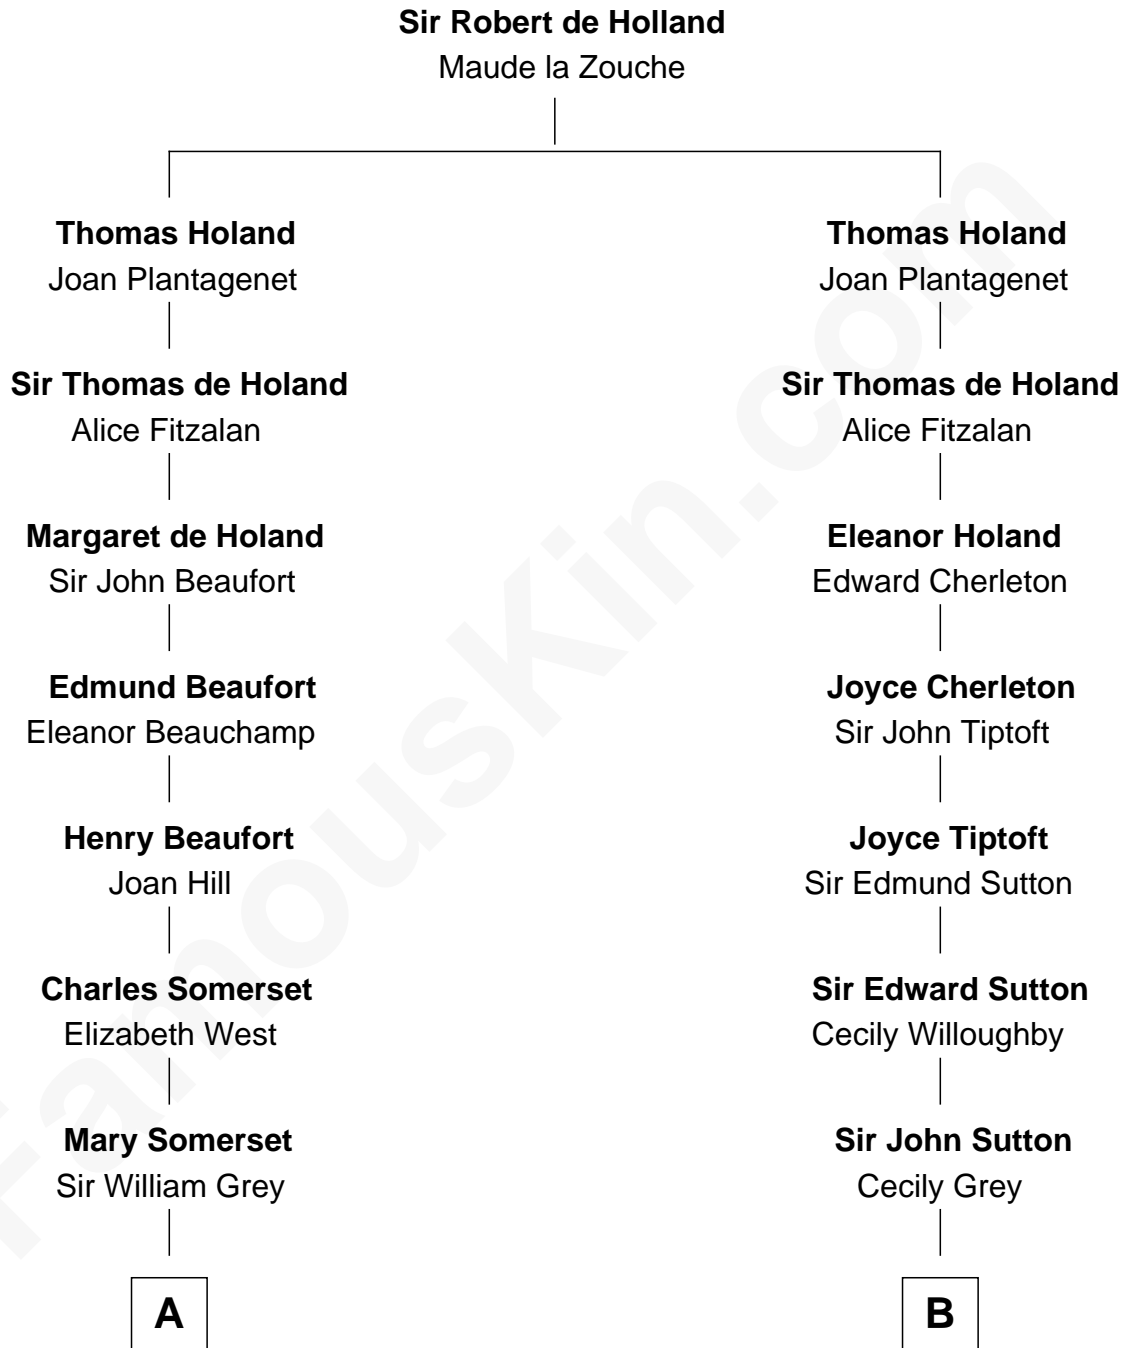

FamousKin.com Relationship Chart of

Benedict Cumberbatch
Movie, Television and Stage Actor

14th cousin 6 times removed of

Bathsheba (Ruggles) Spooner

First woman executed for murder in U.S. by non-British government