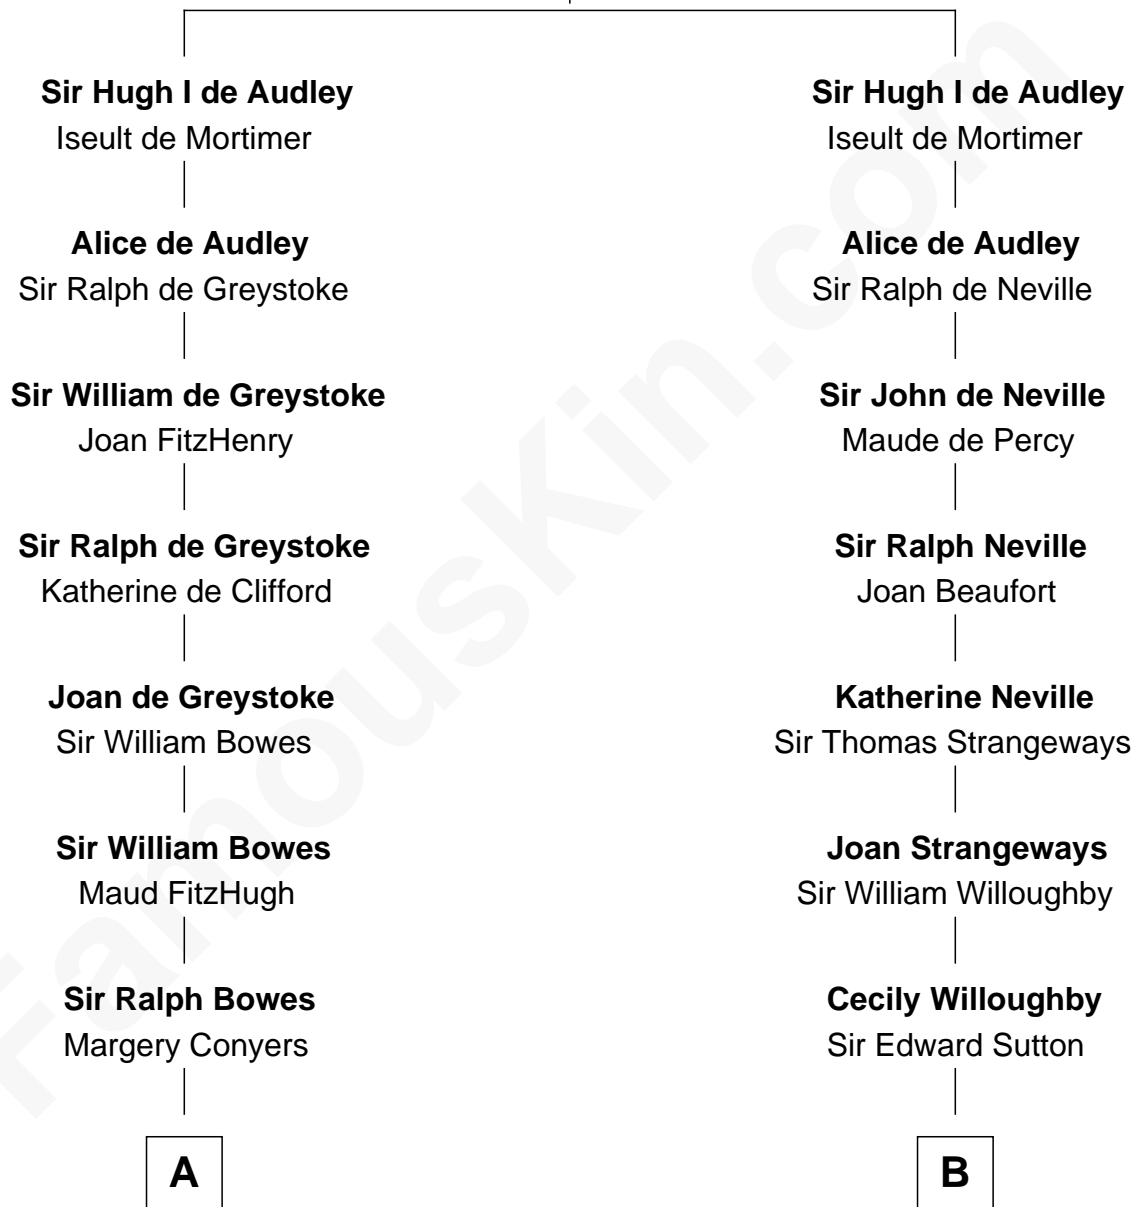

FamousKin.com

Relationship Chart of

Benedict Cumberbatch

Movie, Television and Stage Actor

15th cousin 5 times removed of

Bathsheba (Ruggles) Spooner

First woman executed for murder in U.S. by non-British government

Sir James de Audley

Ela Longespee

C

Henry Alfred Cumberbatch

Hélène Gertrude Rees

Henry Carlton Cumberbatch

Pauline Ellen Laing Congdon

Timothy Carlton Congdon Cumberbatch