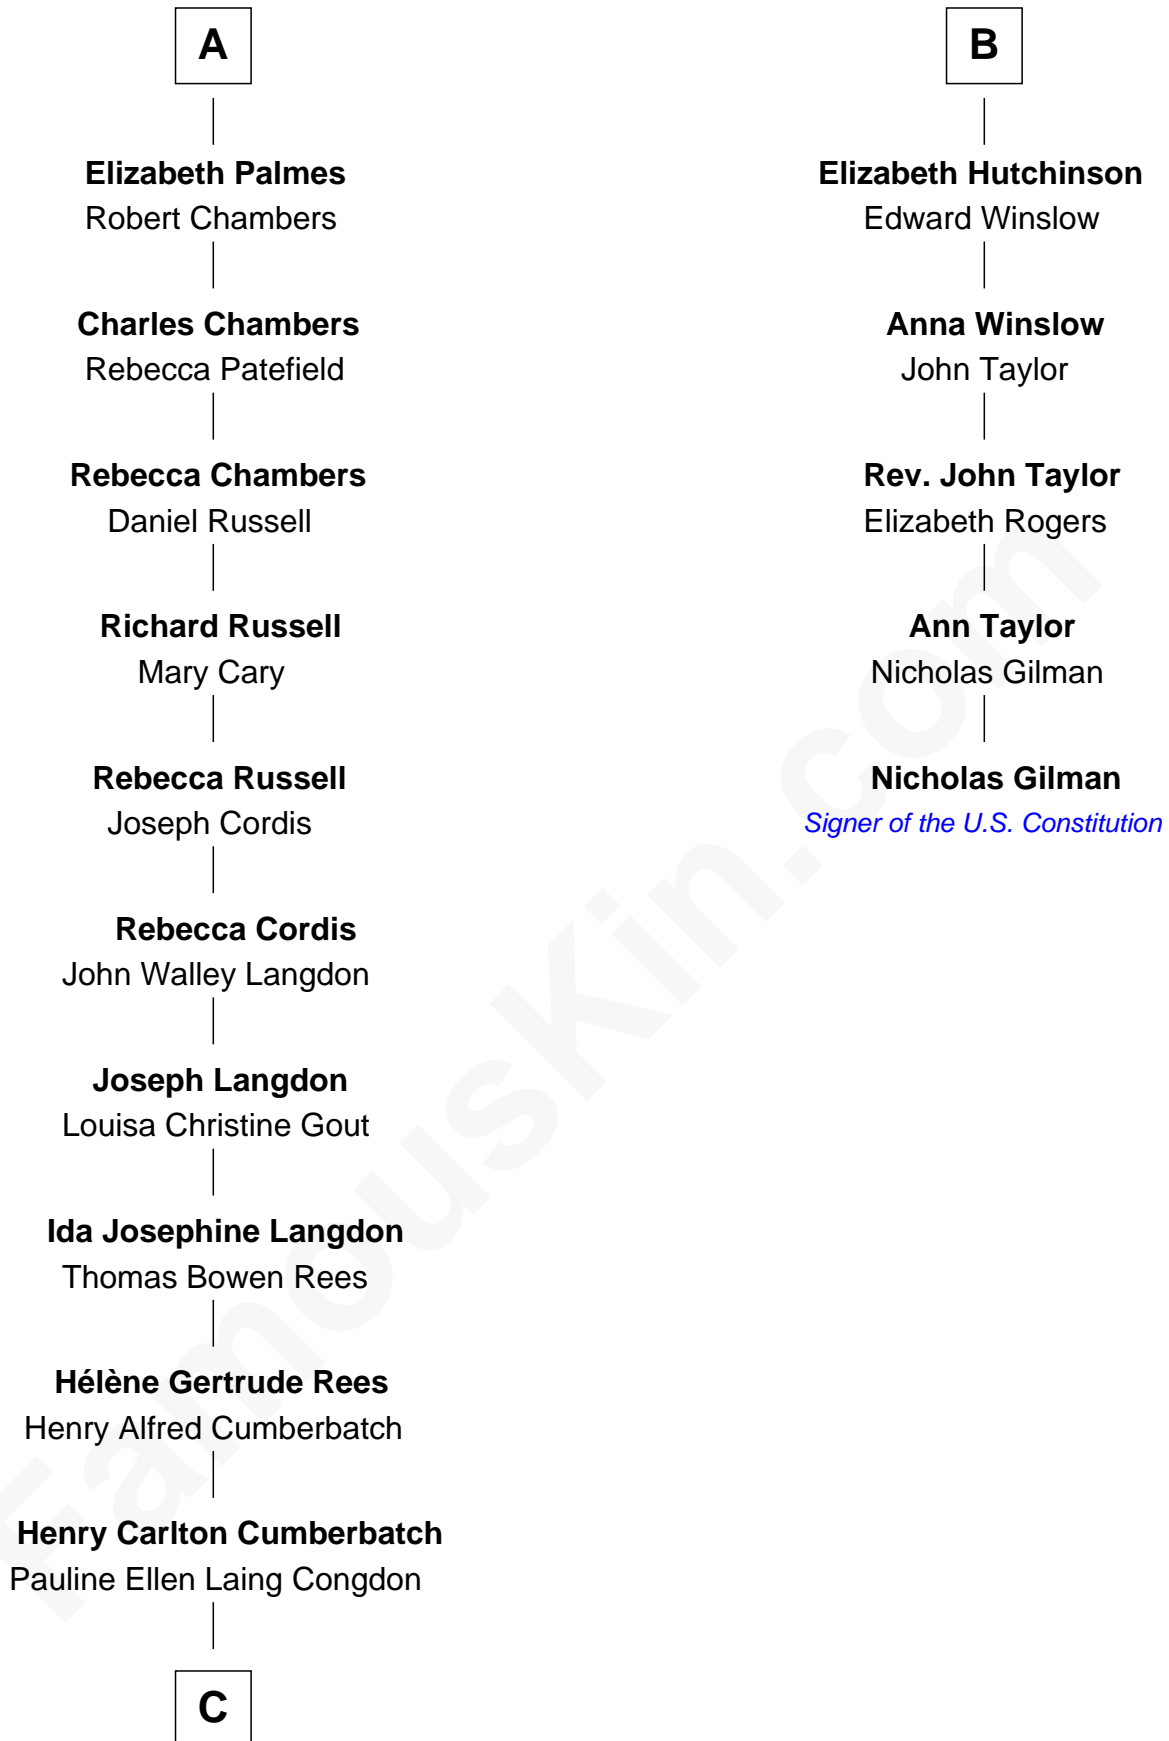

# FamousKin.com Relationship Chart of

**Benedict Cumberbatch**  
*Movie, Television and Stage Actor*

11th cousin 7 times removed of

**Nicholas Gilman**  
*Signer of the U.S. Constitution*

**Timothy Carlton Congdon Cumberbatch**

Wanda Ventham

**Benedict Cumberbatch**

*Movie, Television and Stage Actor*

FamousKin.com