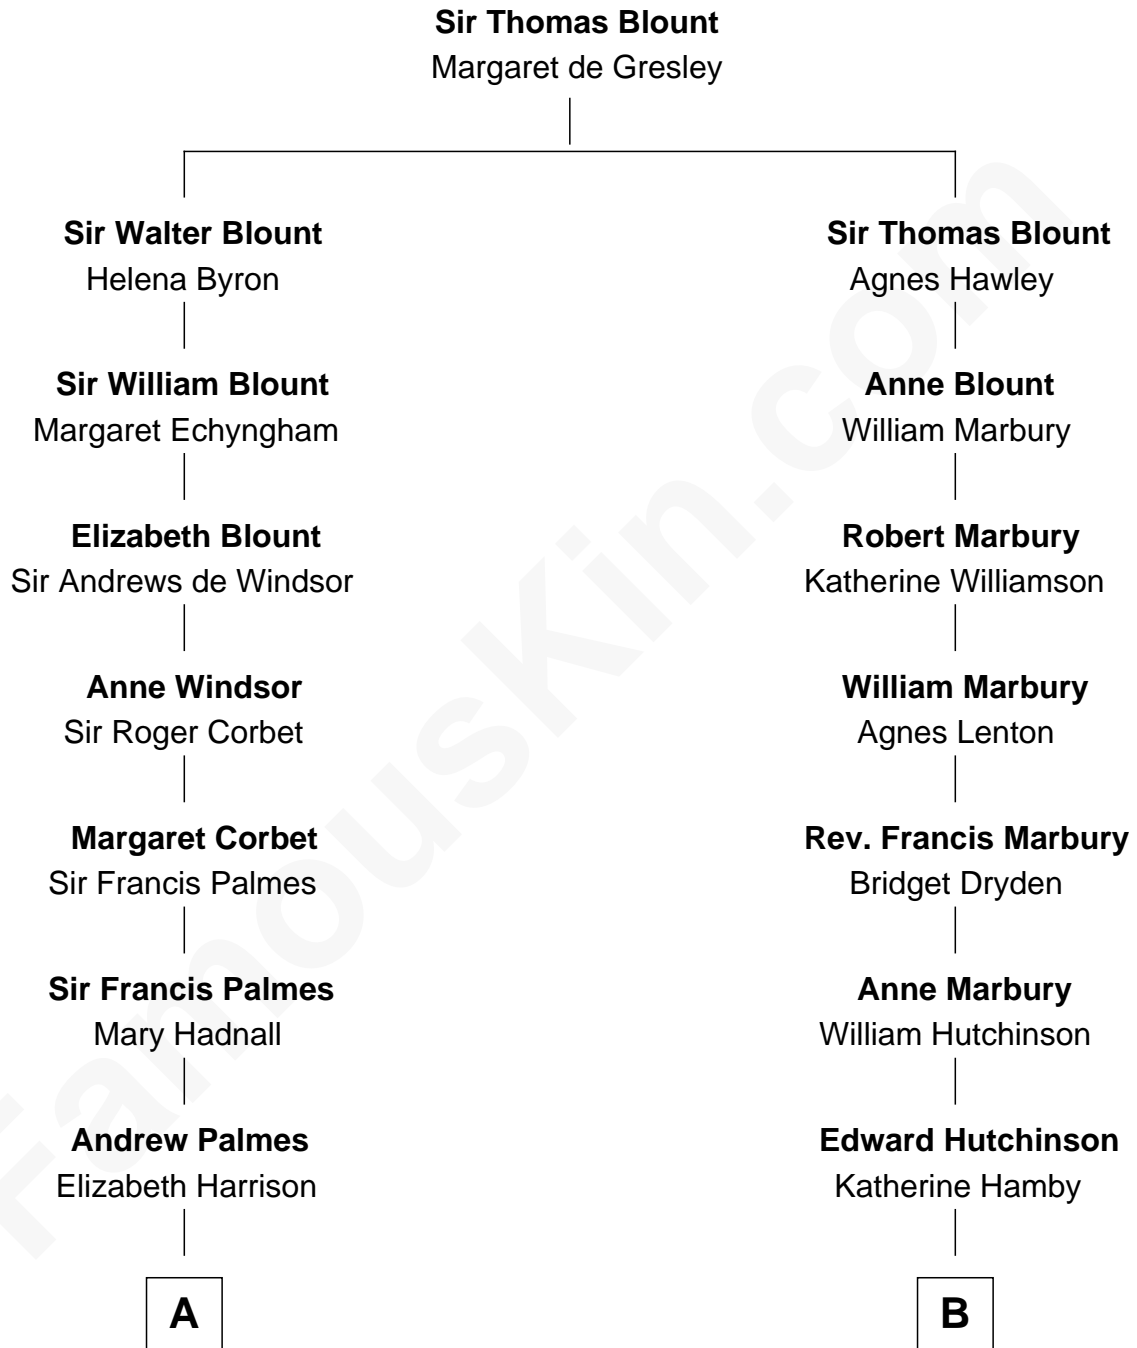

# FamousKin.com Relationship Chart of

**Benedict Cumberbatch**  
*Movie, Television and Stage Actor*

11th cousin 7 times removed of

**Nicholas Gilman**  
*Signer of the U.S. Constitution*

**Timothy Carlton Congdon Cumberbatch**

Wanda Ventham

**Benedict Cumberbatch**

*Movie, Television and Stage Actor*

FamousKin.com