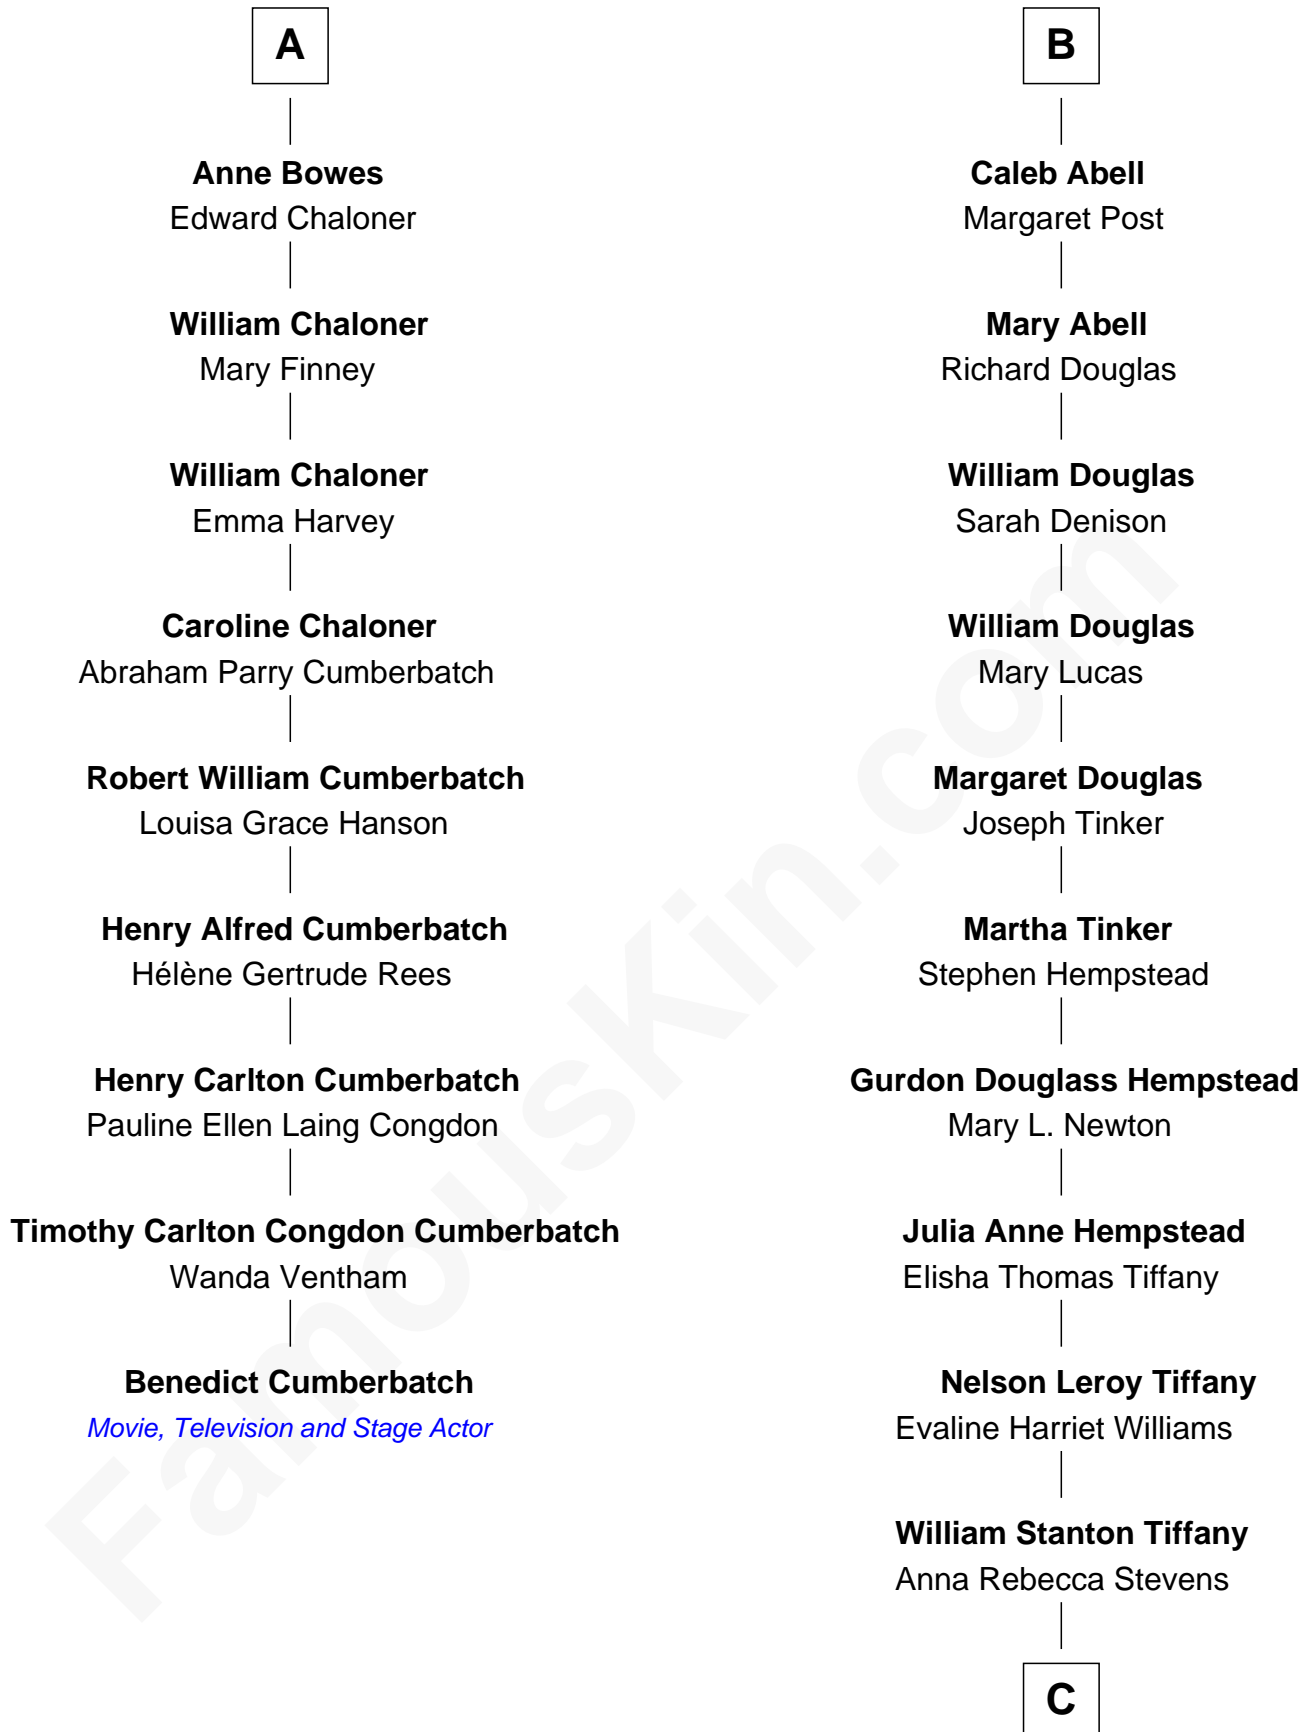

FamousKin.com Relationship Chart of

Benedict Cumberbatch
Movie, Television and Stage Actor

15th cousin 3 times removed of

Richard Gere
Movie Actor

C

Doris Anna Tiffany
Homer George Gere

Richard Gere
Movie Actor

FamousKin.com