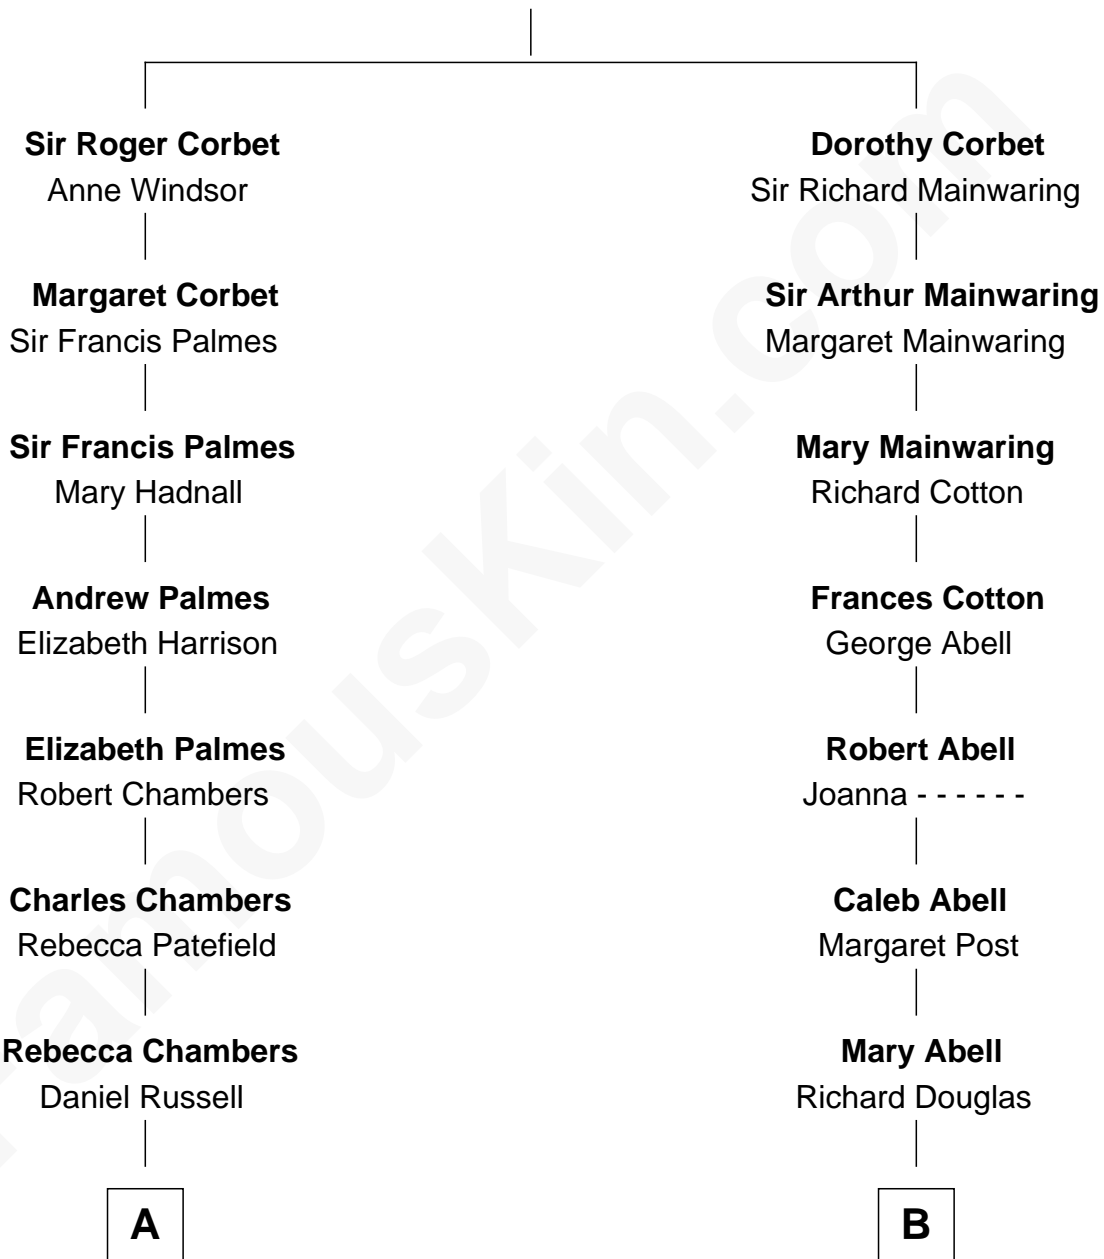

# FamousKin.com Relationship Chart of

**Benedict Cumberbatch**  
*Movie, Television and Stage Actor*

15th cousin 1 time removed of

**Richard Gere**  
*Movie Actor*

**Sir Robert Corbet**  
Elizabeth Vernon

**A**

**Richard Russell**

Mary Cary

**Rebecca Russell**

Joseph Cordis

**Rebecca Cordis**

John Walley Langdon

**Joseph Langdon**

Louisa Christine Gout

**Ida Josephine Langdon**

Thomas Bowen Rees

**Hélène Gertrude Rees**

Henry Alfred Cumberbatch

**Henry Carlton Cumberbatch**

Pauline Ellen Laing Congdon

**Timothy Carlton Congdon Cumberbatch**

Wanda Ventham

**Benedict Cumberbatch**

*Movie, Television and Stage Actor*

**B**

**William Douglas**

Sarah Denison

**William Douglas**

Mary Lucas