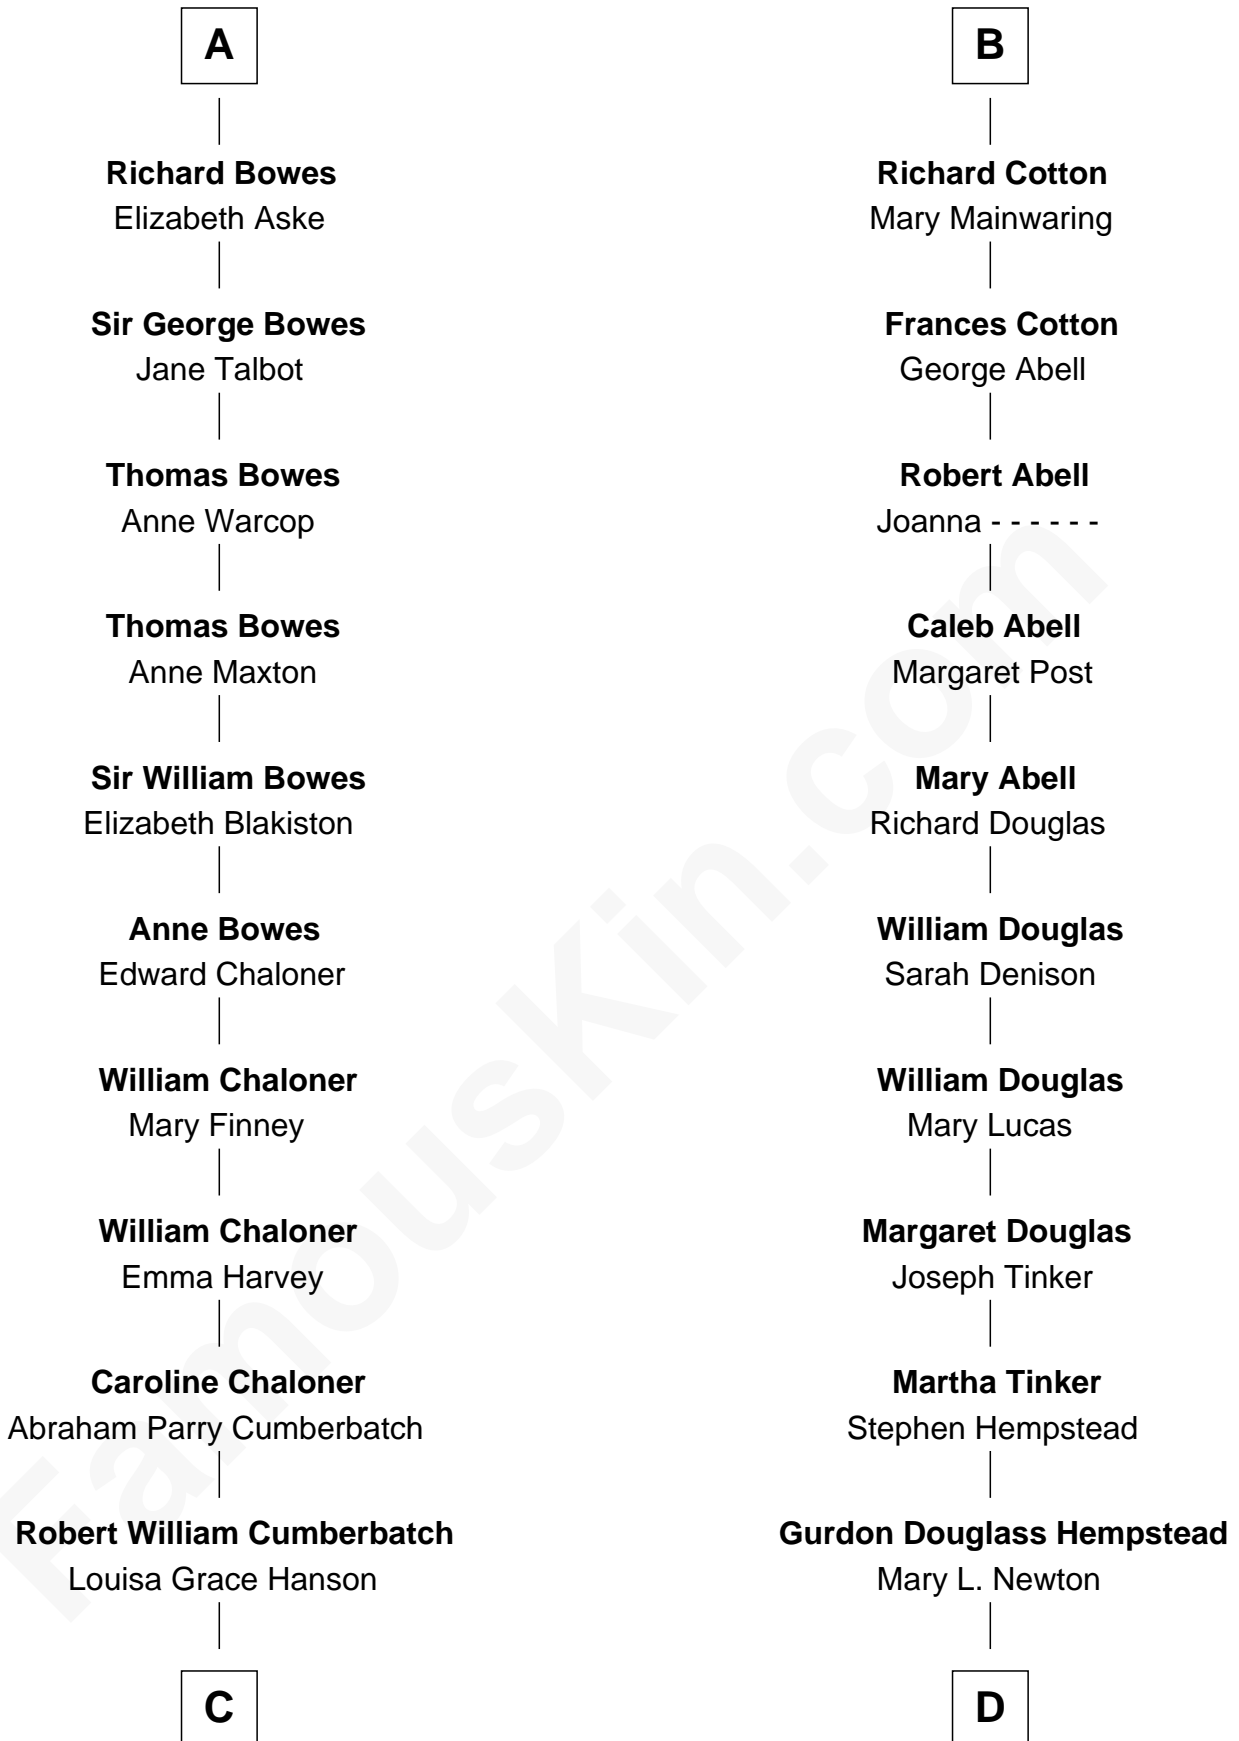

## Relationship Chart of

**Benedict Cumberbatch**

*Movie, Television and Stage Actor*

20th cousin 1 time removed of

**Richard Gere**

*Movie Actor*

**Eudo la Zouche**  
Milicent de Cantilupe

**Eve la Zouche**  
Sir Maurice de Berkeley

**Isabel de Berkeley**  
Sir Robert de Clifford

**Sir Roger de Clifford**  
Maud de Beauchamp

**Katherine de Clifford**  
Sir Ralph de Greystoke

**Joan de Greystoke**  
Sir William Bowes

**Sir William Bowes**  
Maud FitzHugh

**Sir Ralph Bowes**  
Margery Conyers

**A**

**Eve la Zouche**  
Sir Maurice de Berkeley

**Thomas de Berkeley**  
Katherine de Clyvedon

**Sir John Berkeley**  
Elizabeth Betteshorne

**Elizabeth Berkeley**  
Sir John Sutton

**Jane Sutton**  
Thomas Mainwaring

**Cecily Mainwaring**  
John Cotton

**Sir George Cotton**  
Mary Onley

**B**

**C**

**Henry Alfred Cumberbatch**  
Hélène Gertrude Rees

**Henry Carlton Cumberbatch**  
Pauline Ellen Laing Congdon