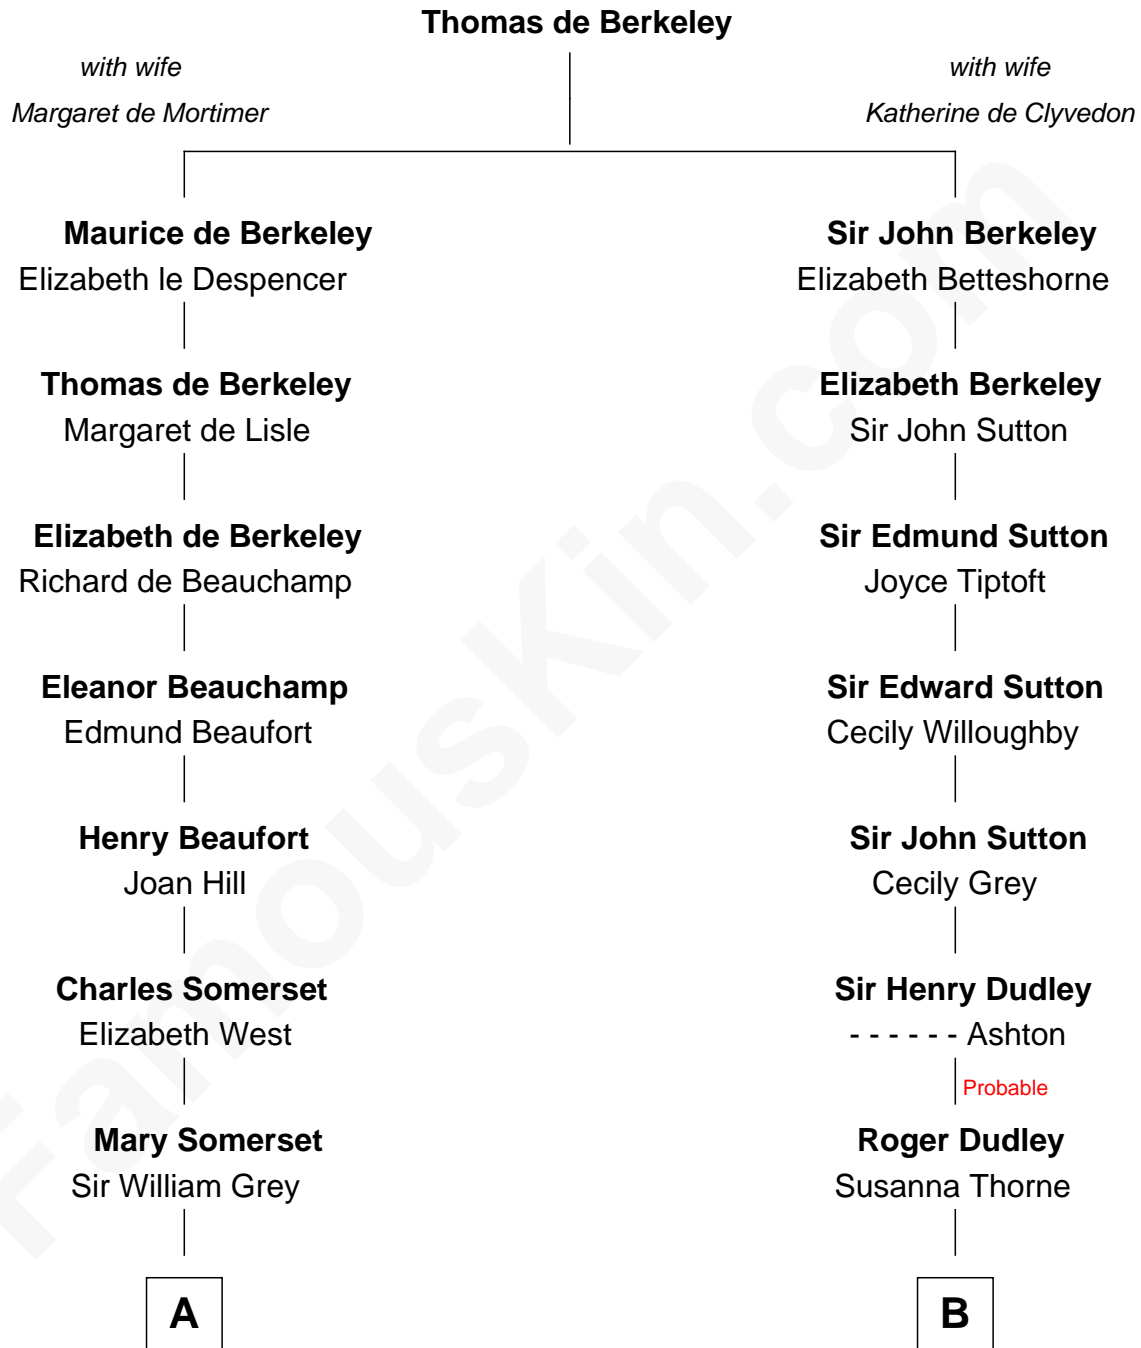

FamousKin.com Relationship Chart of

Benedict Cumberbatch

Movie, Television and Stage Actor

17th cousin 3 times removed of

Tennessee Williams

Author of A Streetcar Named Desire

C

Henry Alfred Cumberbatch

Hélène Gertrude Rees

Henry Carlton Cumberbatch

Pauline Ellen Laing Congdon

Timothy Carlton Congdon Cumberbatch

Wanda Ventham

Benedict Cumberbatch

Movie, Television and Stage Actor