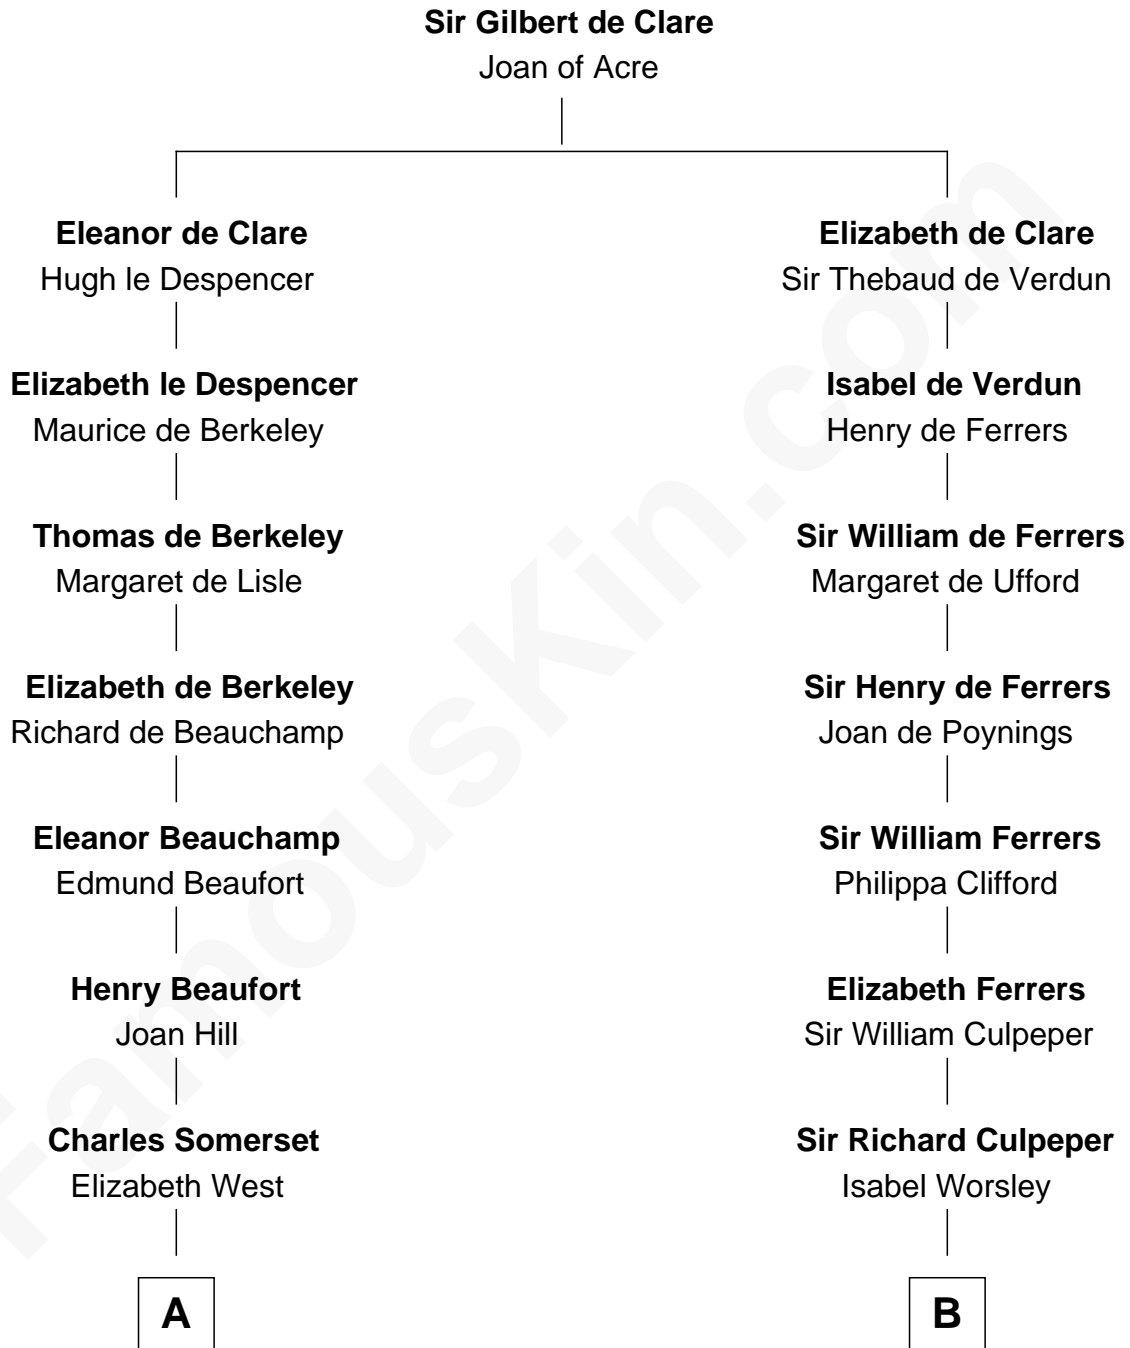

FamousKin.com Relationship Chart of

Benedict Cumberbatch
Movie, Television and Stage Actor

20th cousin 1 time removed of

Tennessee Williams
Author of A Streetcar Named Desire

C

Robert William Cumberbatch

Louisa Grace Hanson

Henry Alfred Cumberbatch

Hélène Gertrude Rees

Henry Carlton Cumberbatch

Pauline Ellen Laing Congdon

Timothy Carlton Congdon Cumberbatch

Wanda Ventham

Benedict Cumberbatch

Movie, Television and Stage Actor