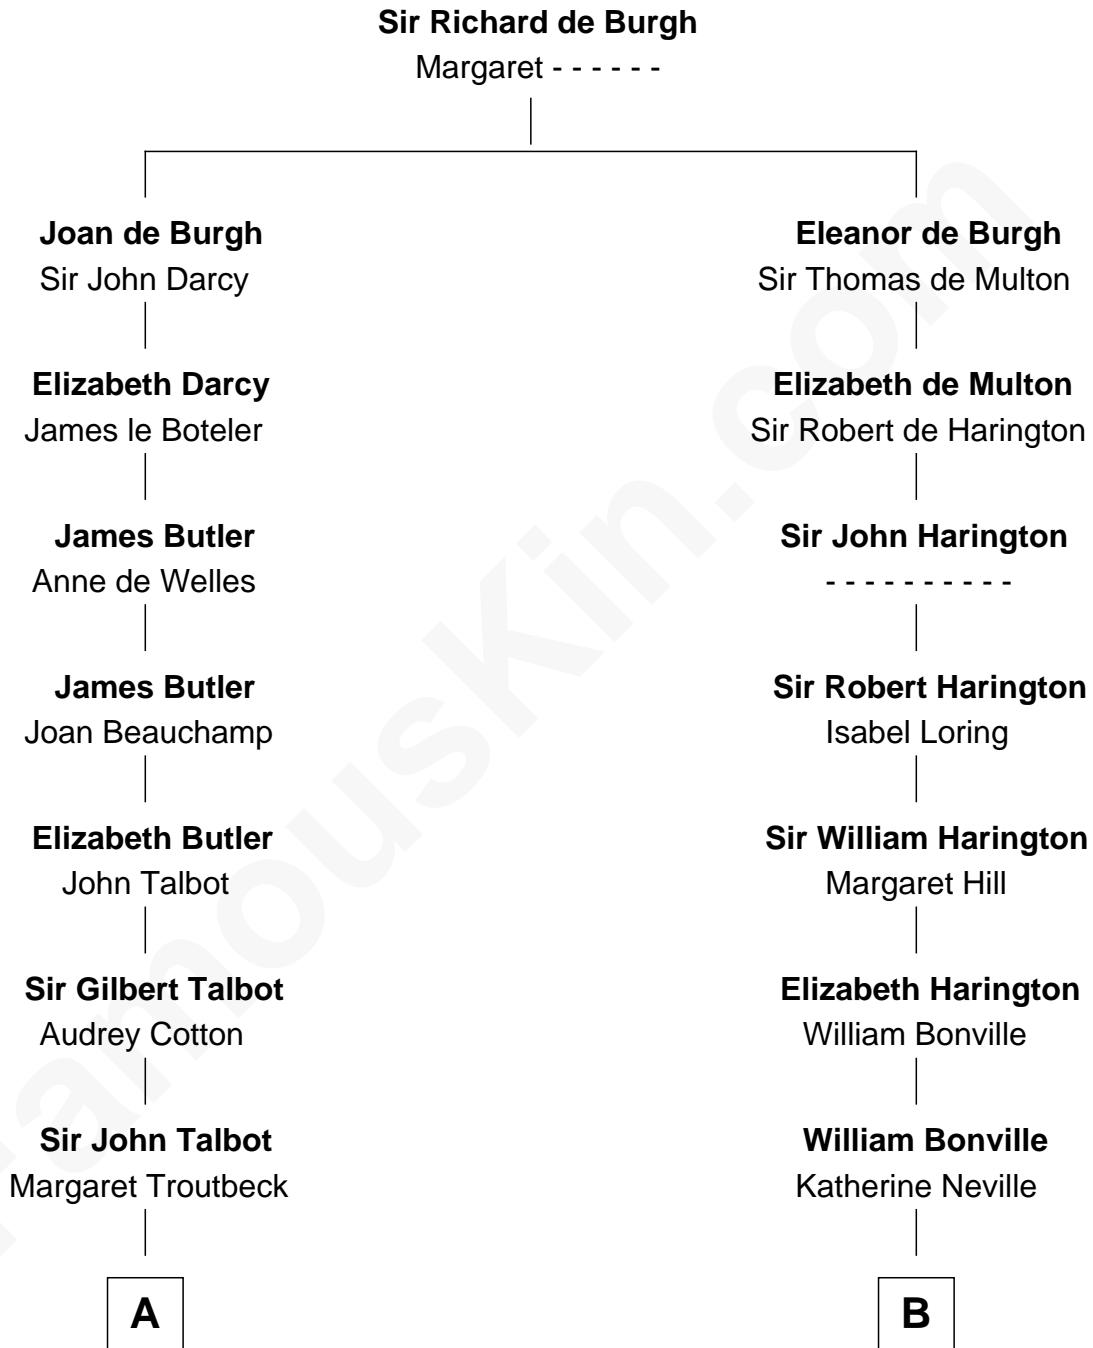

# FamousKin.com Relationship Chart of

**Benedict Cumberbatch**  
Movie, Television and Stage Actor

20th cousin 1 time removed of

**Tennessee Williams**  
Author of *A Streetcar Named Desire*

**C**

**Henry Alfred Cumberbatch**

Hélène Gertrude Rees

**Henry Carlton Cumberbatch**

Pauline Ellen Laing Congdon

**Timothy Carlton Congdon Cumberbatch**

Wanda Venham

**Benedict Cumberbatch**

*Movie, Television and Stage Actor*

**D**

**Tennessee Williams**

*Author of A Streetcar Named Desire*