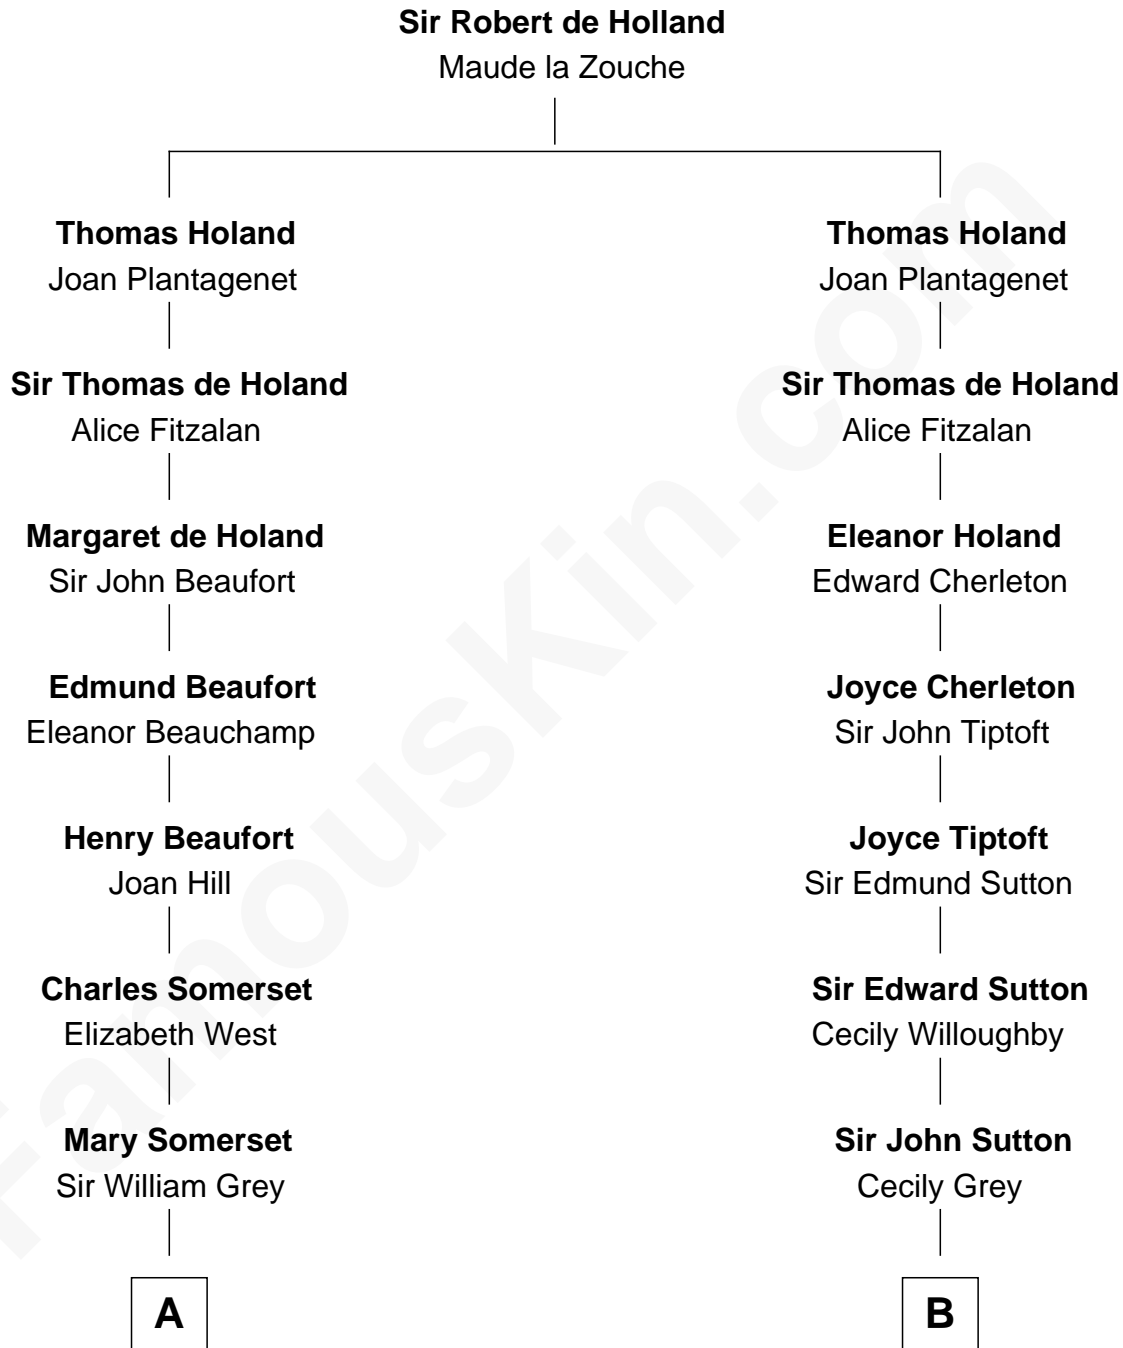

# FamousKin.com Relationship Chart of

**Benedict Cumberbatch**  
Movie, Television and Stage Actor

19th cousin 1 time removed of

**Tennessee Williams**  
Author of *A Streetcar Named Desire*

**C**

**Henry Alfred Cumberbatch**

Hélène Gertrude Rees

**Henry Carlton Cumberbatch**

Pauline Ellen Laing Congdon

**Timothy Carlton Congdon Cumberbatch**

Wanda Ventham

**Benedict Cumberbatch**

*Movie, Television and Stage Actor*

**D**