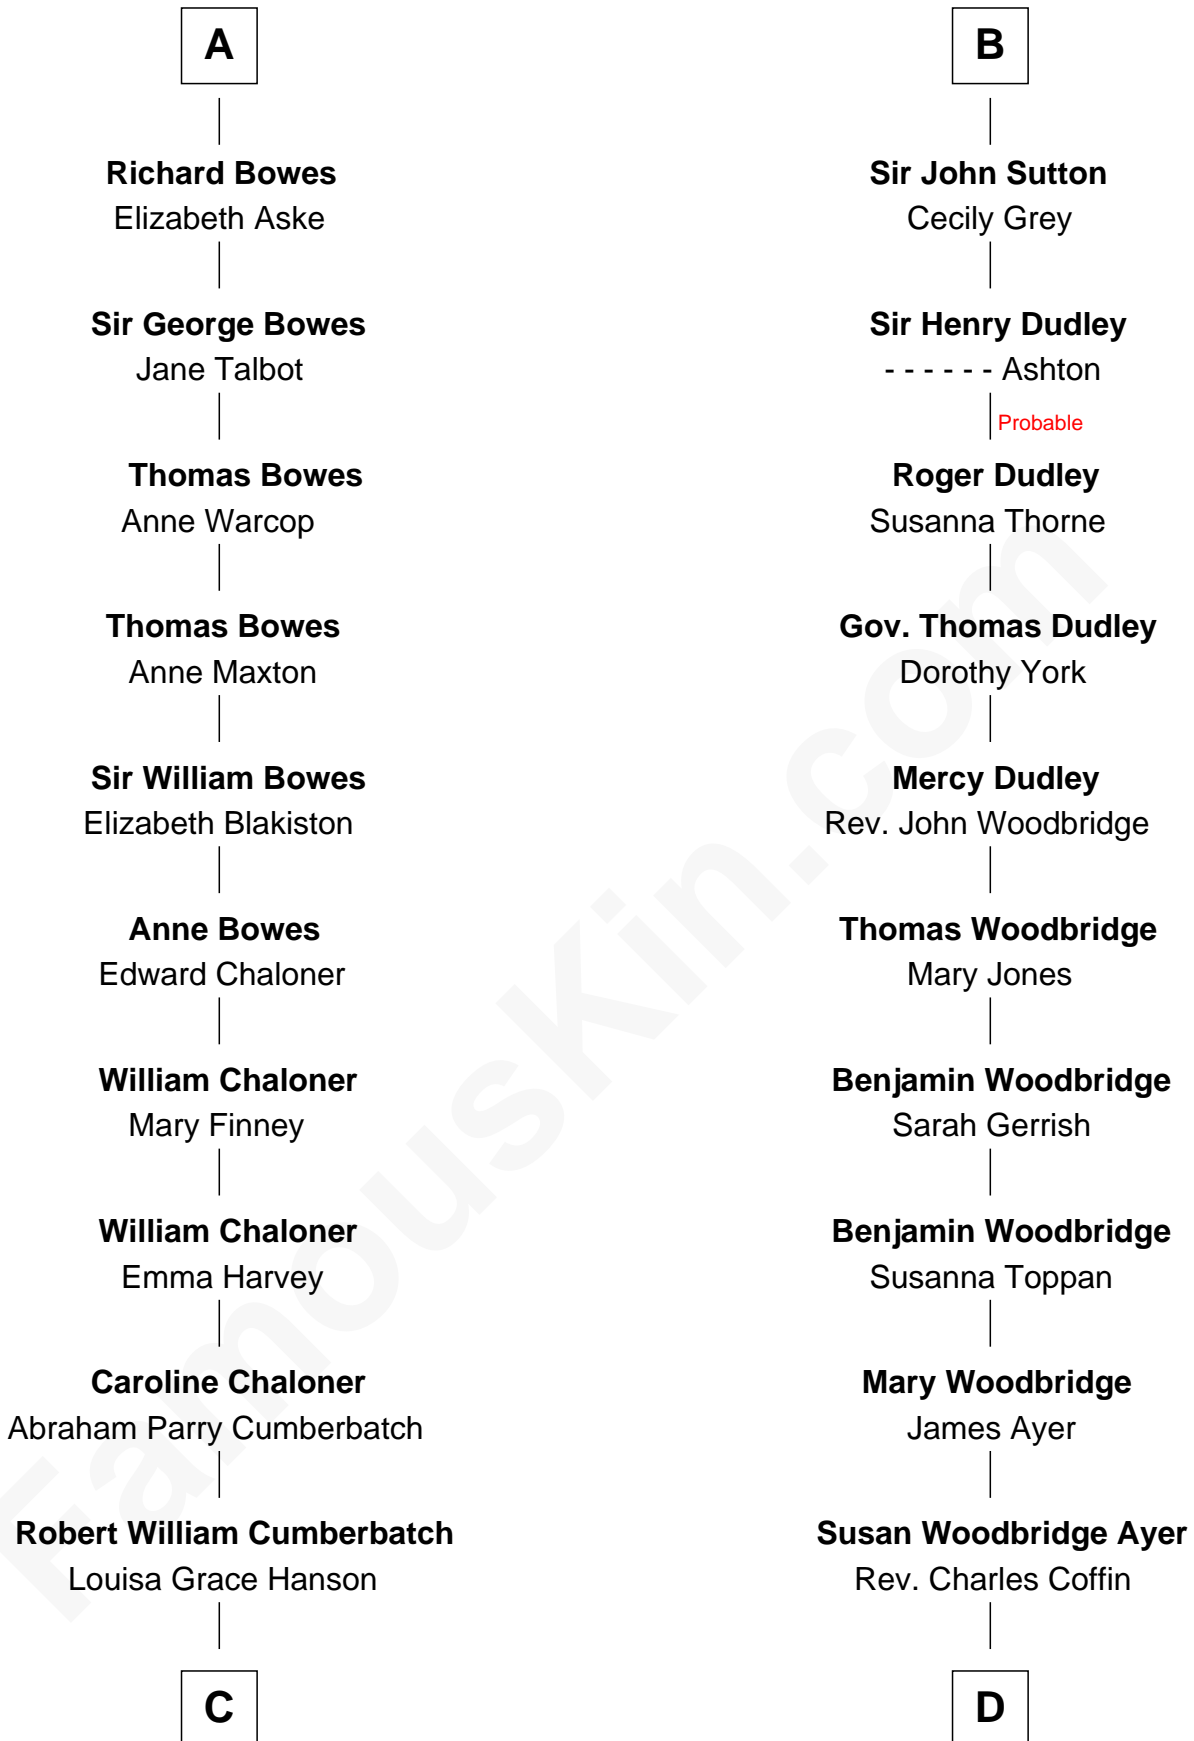

# FamousKin.com Relationship Chart of

**Benedict Cumberbatch**

*Movie, Television and Stage Actor*

20th cousin of

**Tennessee Williams**

*Author of A Streetcar Named Desire*

**Sir James de Audley**

Ela Longespee

Sir Thomas Strangeways

**Joan Strangeways**

Sir William Willoughby

**Cecily Willoughby**

Sir Edward Sutton

**B**

**C**

**Henry Alfred Cumberbatch**