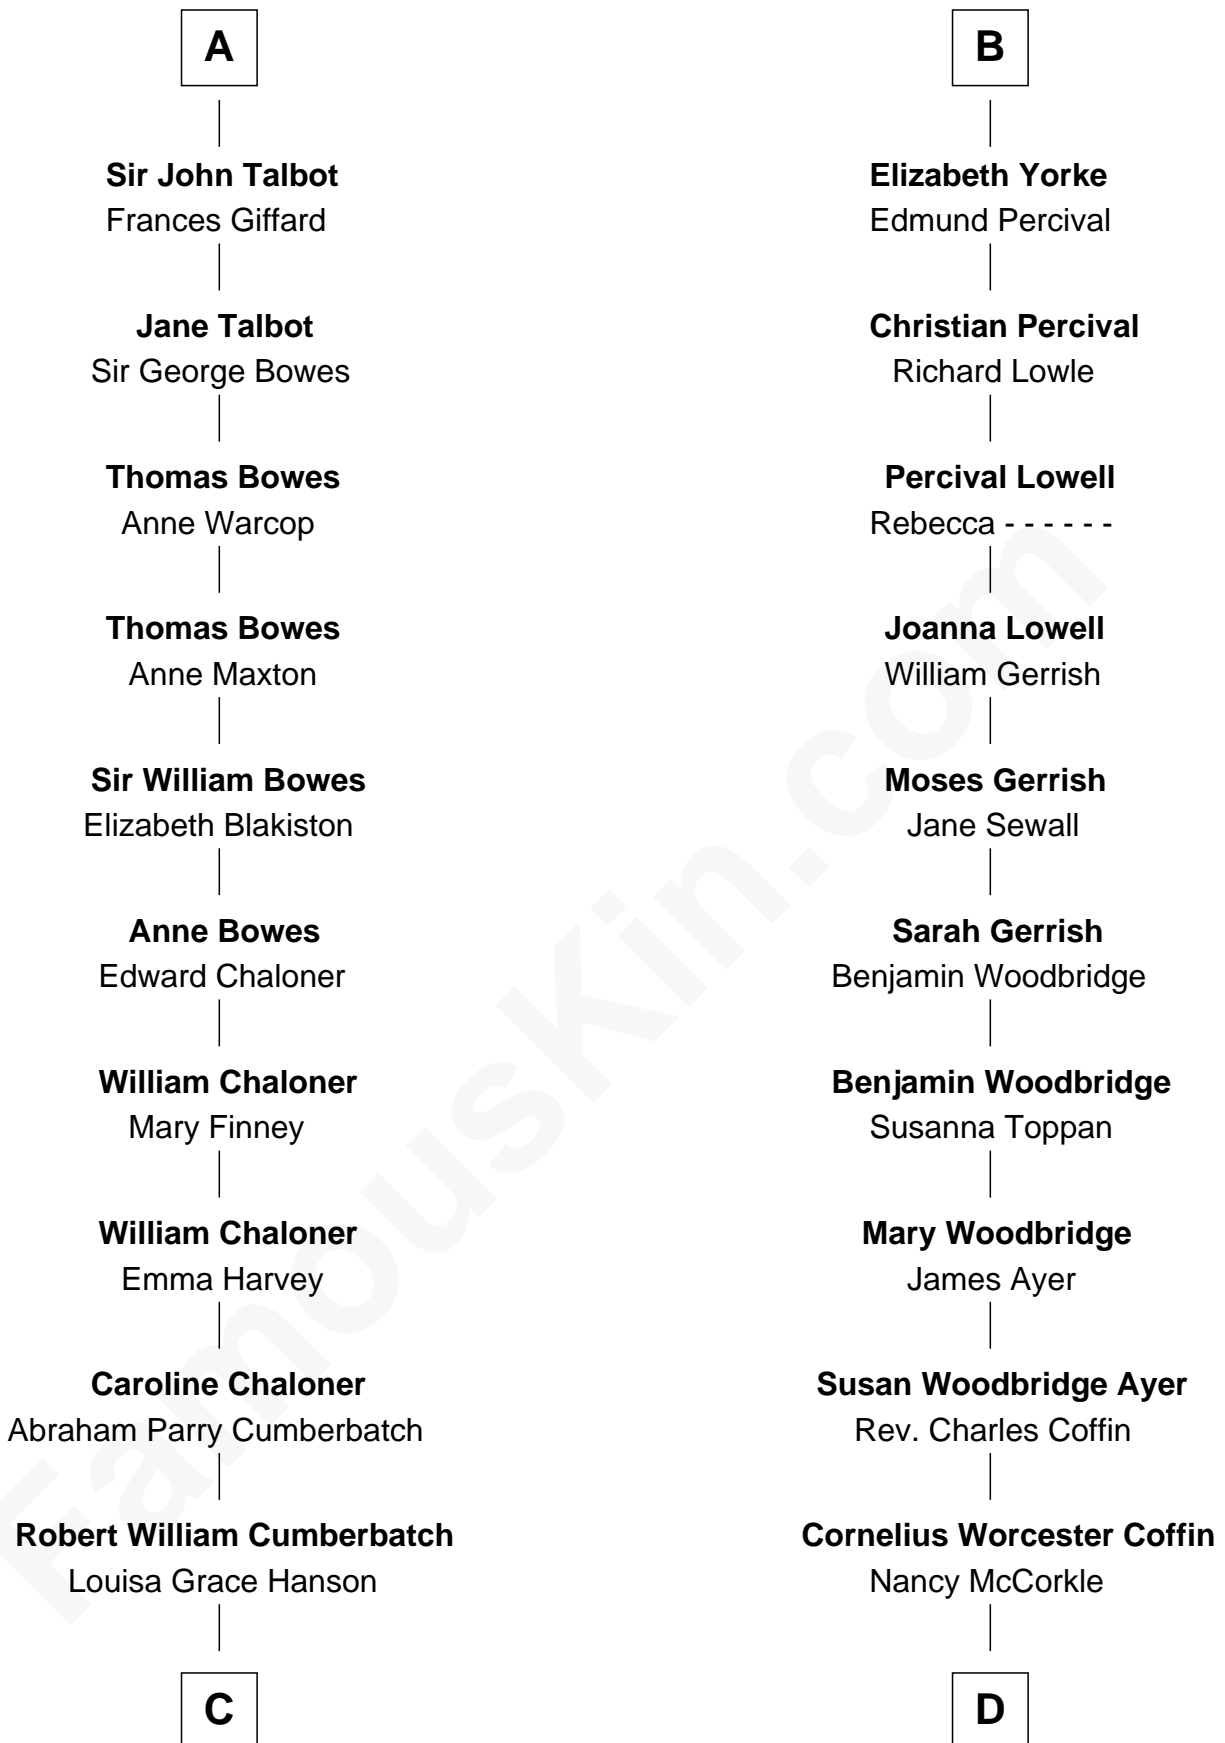

FamousKin.com Relationship Chart of

Benedict Cumberbatch

Movie, Television and Stage Actor

19th cousin 1 time removed of

Tennessee Williams

Author of A Streetcar Named Desire

Humphrey de Bohun

Elizabeth Plantagenet

Elizabeth Courtnay

Sir Hugh Luttrell

Margaret Hill

Eleanor Luttrell

Roger Yorke

B

C

Henry Alfred Cumberbatch