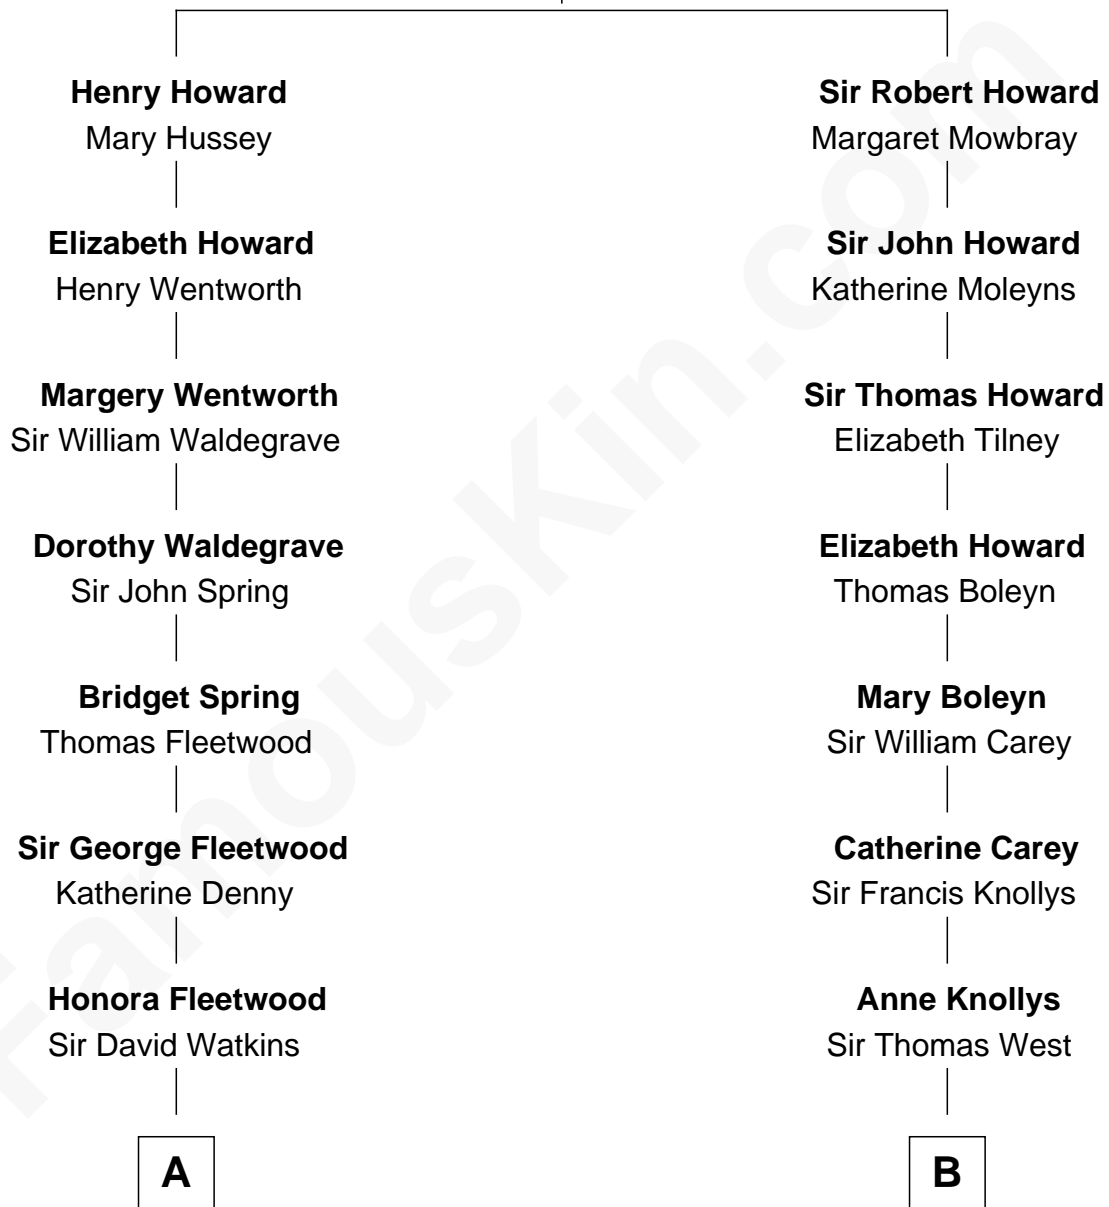

**FamousKin.com**  
**Relationship Chart of**  
**Benedict Cumberbatch**  
*Movie, Television and Stage Actor*

**17th cousin of**

**Liz Claiborne**

*Fashion Designer and Founder of Liz Claiborne Inc.*

**Sir John Howard**

Alice Tendring

**A**

**Katherine Watkins**

Sir David Foulis

**Honora Foulis**

William Chaloner

**Edward Chaloner**

Anne Bowes

**William Chaloner**

Mary Finney

**William Chaloner**

Emma Harvey

**Caroline Chaloner**

Abraham Parry Cumberbatch

**Robert William Cumberbatch**

Louisa Grace Hanson