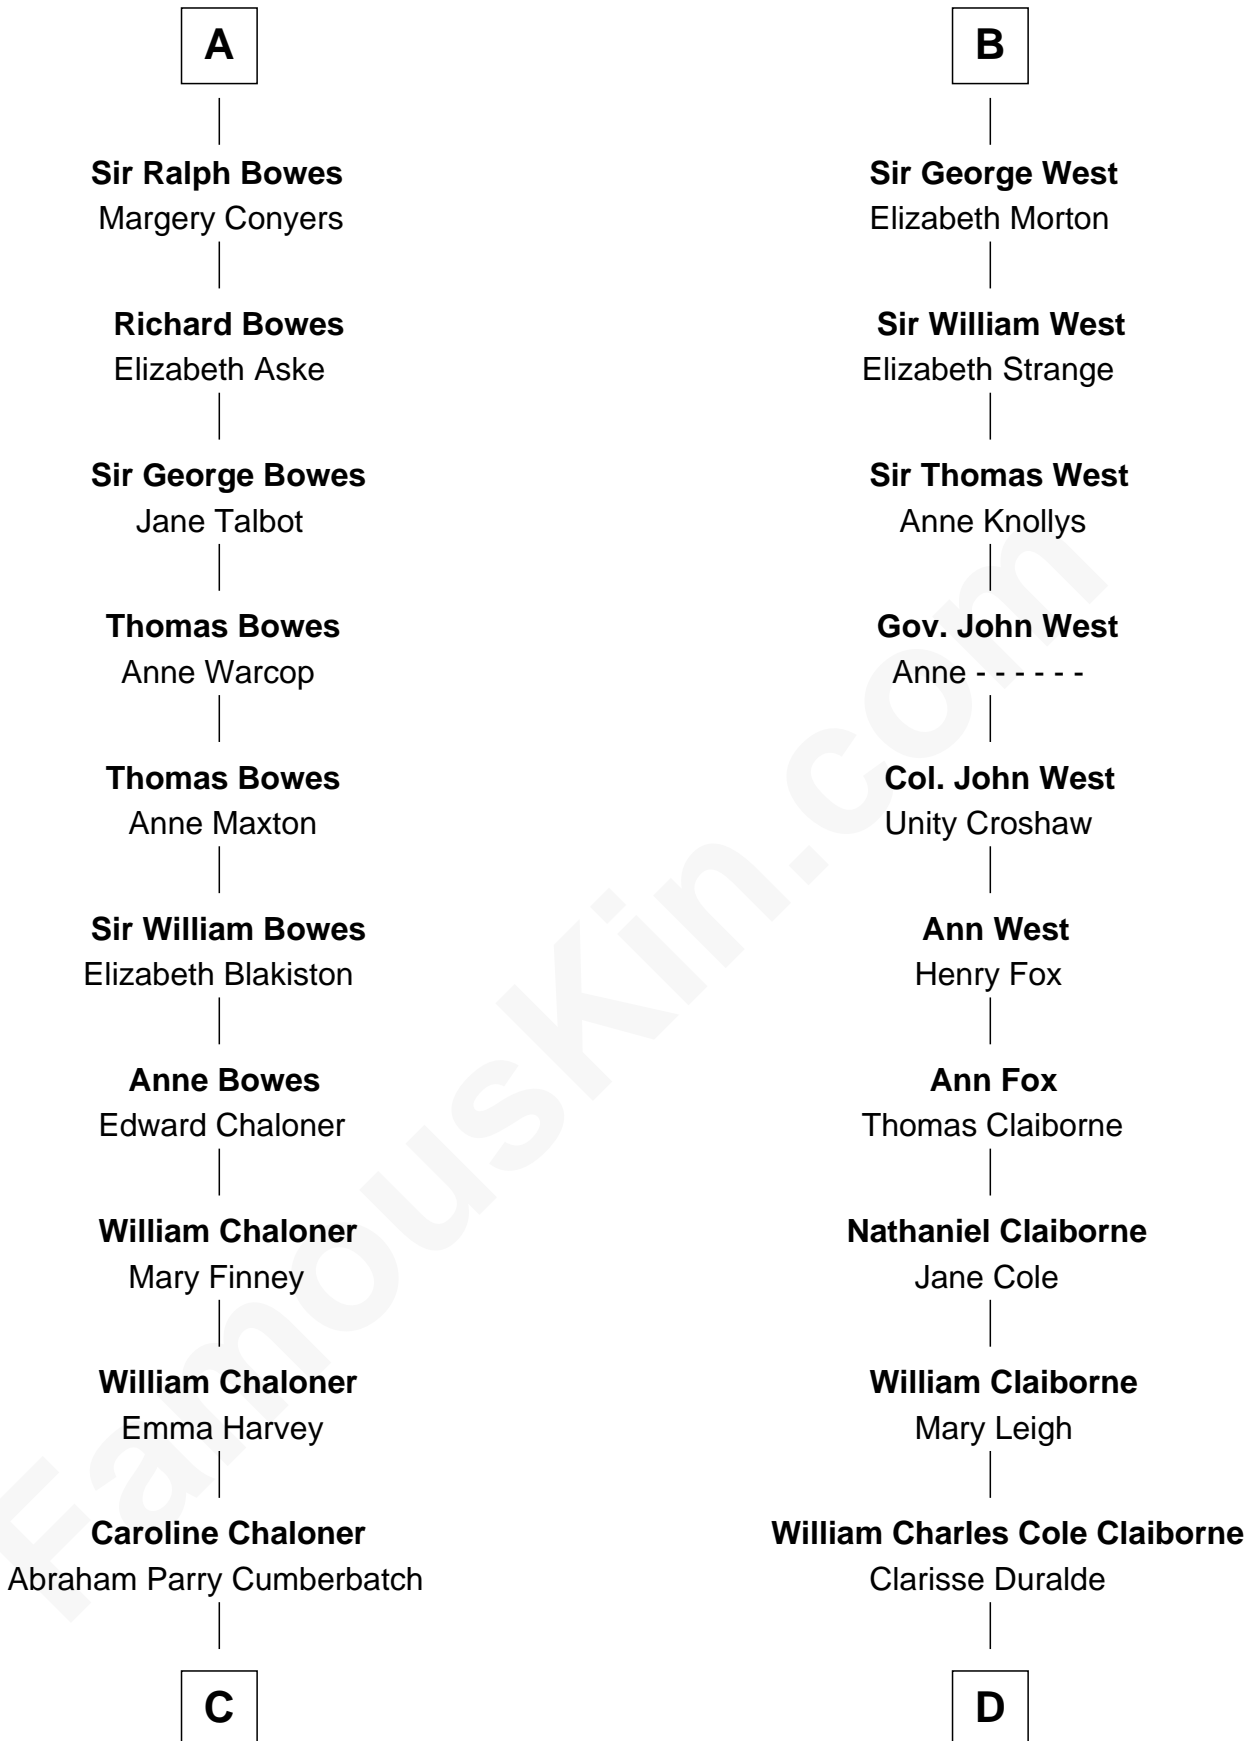

FamousKin.com Relationship Chart of

Benedict Cumberbatch
Movie, Television and Stage Actor

20th cousin 1 time removed of

Liz Claiborne

Fashion Designer and Founder of Liz Claiborne Inc.

C

Robert William Cumberbatch