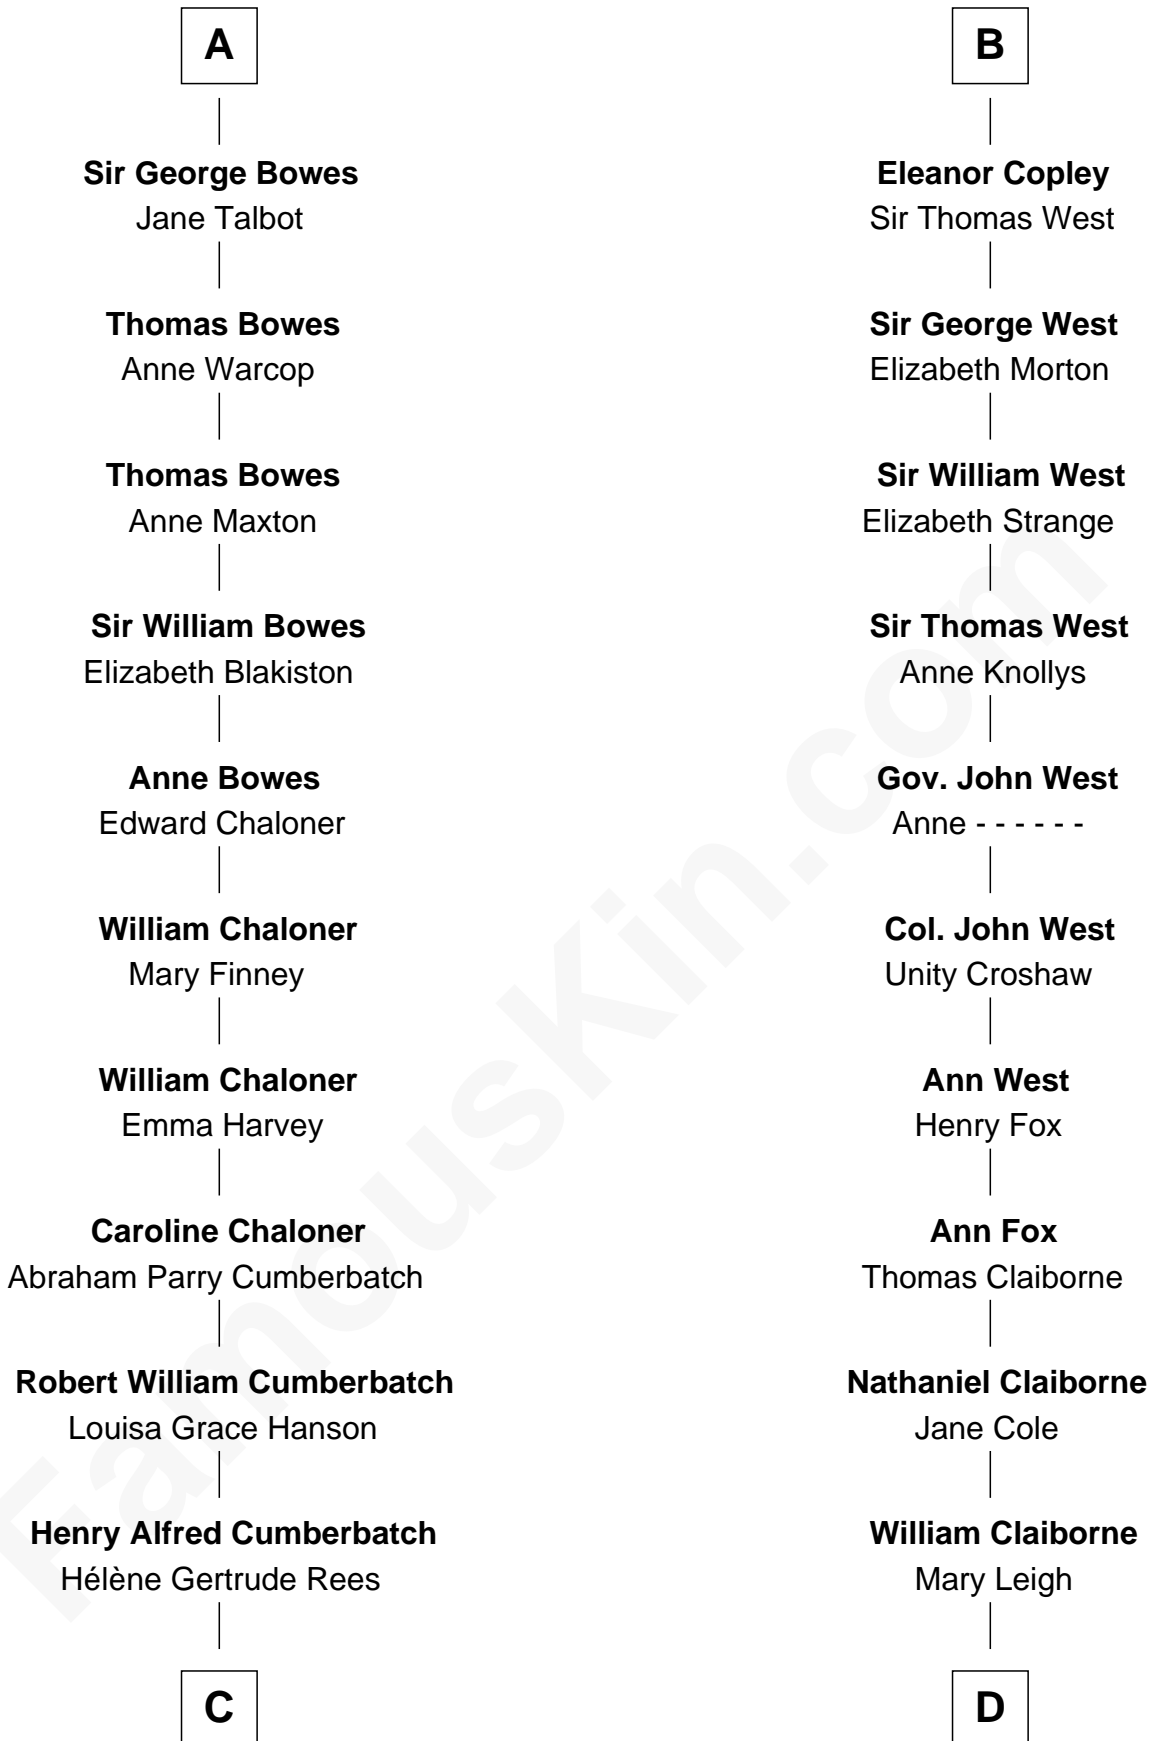

FamousKin.com

Relationship Chart of

Benedict Cumberbatch
Movie, Television and Stage Actor

19th cousin 2 times removed of

Liz Claiborne

Fashion Designer and Founder of Liz Claiborne Inc.

C

Henry Carlton Cumberbatch

Pauline Ellen Laing Congdon

Timothy Carlton Congdon Cumberbatch

Wanda Ventham

Benedict Cumberbatch

Movie, Television and Stage Actor

D

William Charles Cole Claiborne

Clarisse Duralde

William Charles Cole Claiborne

Louise de Balathier

Fernand Claiborne

Marie Louise Villeré

Omer Villere Claiborne

Carolyn Louise Fenner

Liz Claiborne

Found of Liz Claiborne Inc.