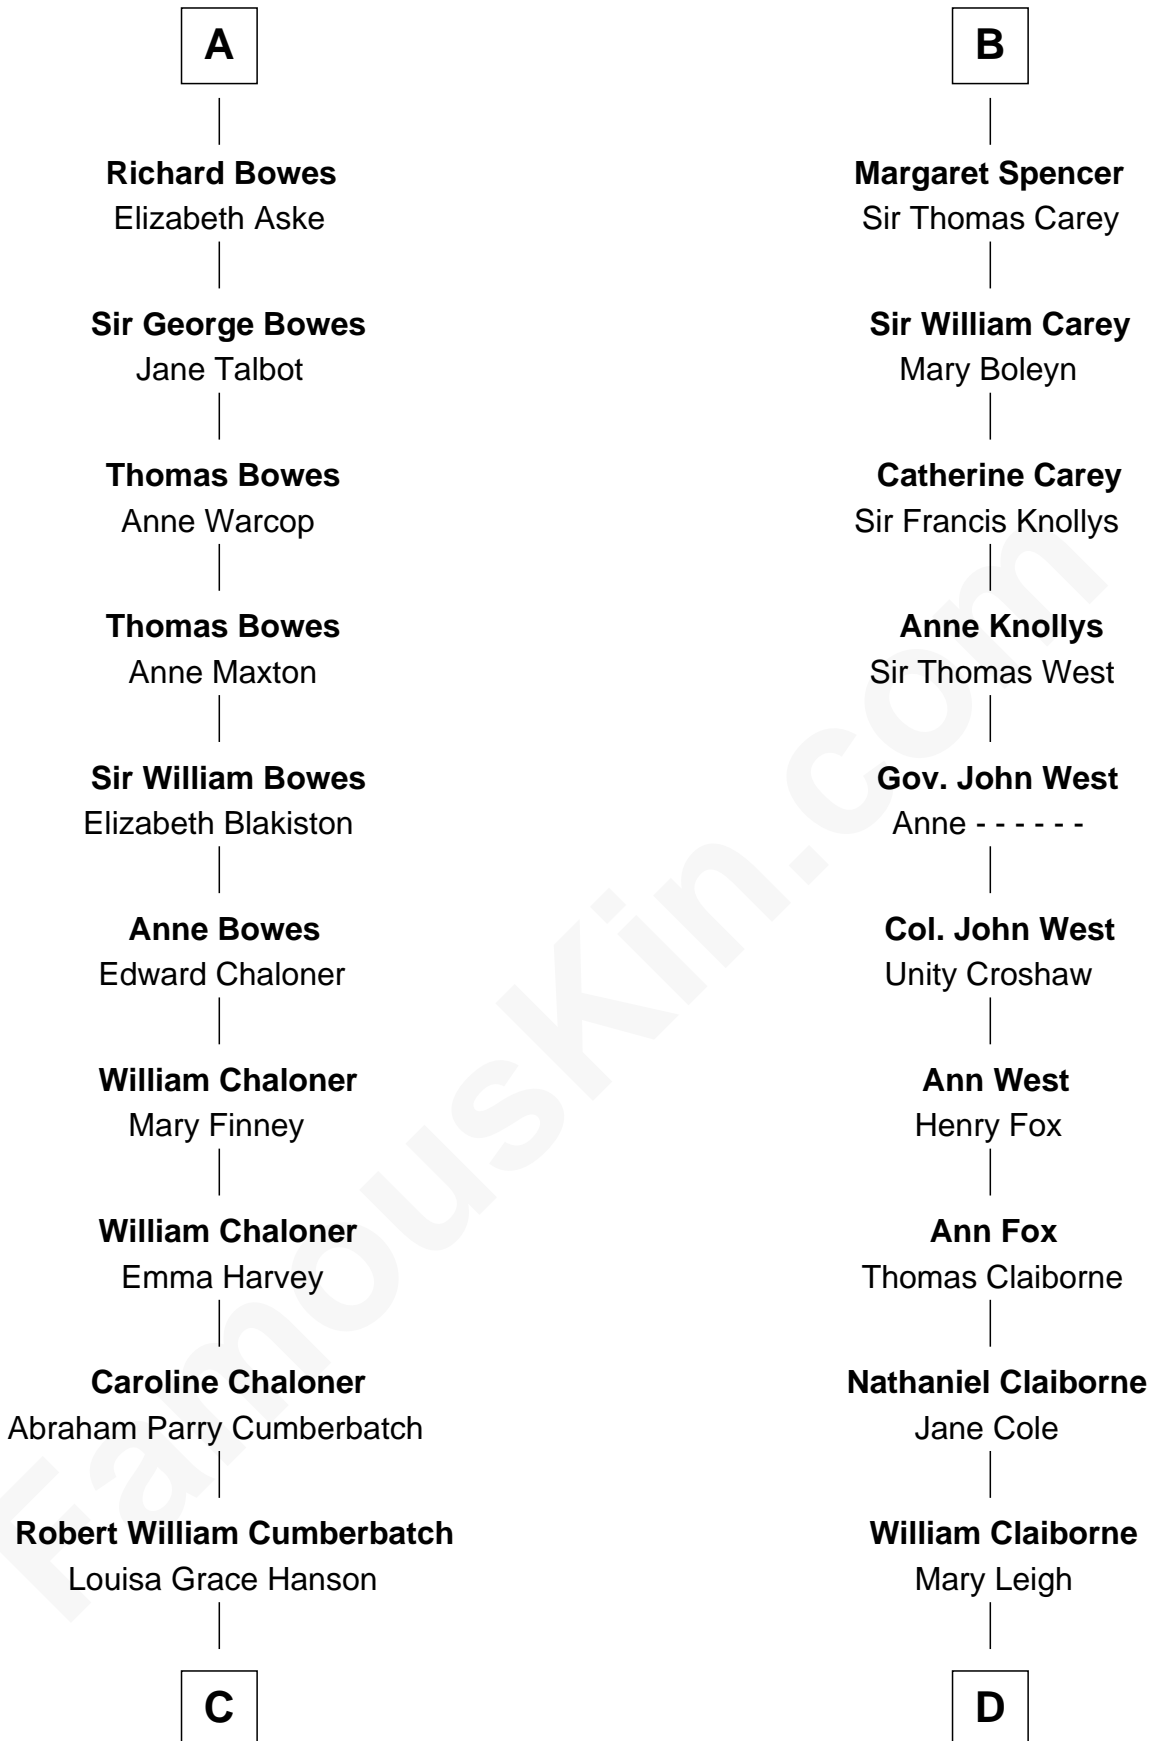

FamousKin.com Relationship Chart of

Benedict Cumberbatch
Movie, Television and Stage Actor

20th cousin 1 time removed of

Liz Claiborne

Fashion Designer and Founder of Liz Claiborne Inc.

C

Henry Alfred Cumberbatch

Hélène Gertrude Rees

Henry Carlton Cumberbatch

Pauline Ellen Laing Congdon

Timothy Carlton Congdon Cumberbatch

Wanda Ventham

Benedict Cumberbatch

Movie, Television and Stage Actor

D

William Charles Cole Claiborne

Clarisse Duralde

William Charles Cole Claiborne

Louise de Balathier

Fernand Claiborne

Marie Louise Villeré

Omer Villere Claiborne

Carolyn Louise Fenner