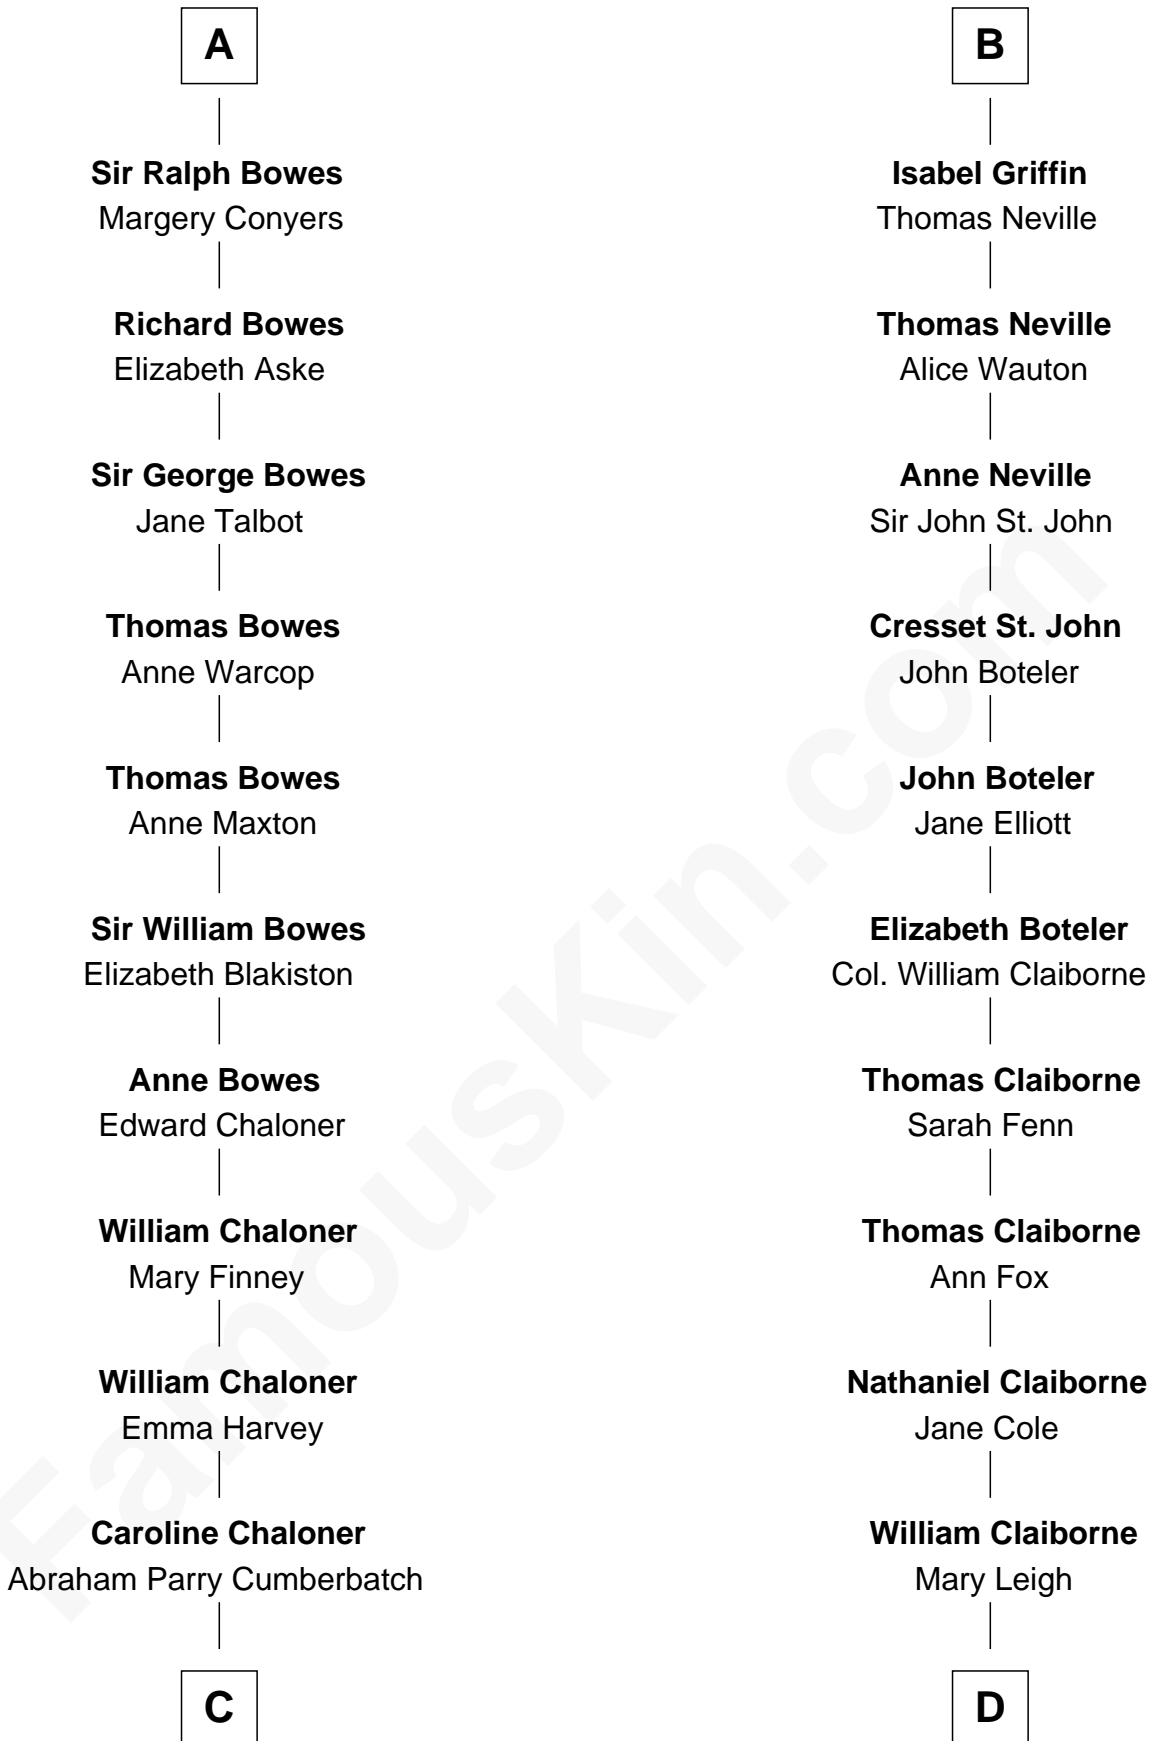

FamousKin.com
Relationship Chart of
Benedict Cumberbatch
Movie, Television and Stage Actor

21st cousin of

Liz Claiborne

Fashion Designer and Founder of Liz Claiborne Inc.

Sir William de Cantilupe

Eve de Braiose

C

Robert William Cumberbatch

Louisa Grace Hanson

Henry Alfred Cumberbatch

Hélène Gertrude Rees

Henry Carlton Cumberbatch

Pauline Ellen Laing Congdon

Timothy Carlton Congdon Cumberbatch

Wanda Ventham

Benedict Cumberbatch

Movie, Television and Stage Actor

D

William Charles Cole Claiborne

Clarisse Duralde

William Charles Cole Claiborne

Louise de Balathier