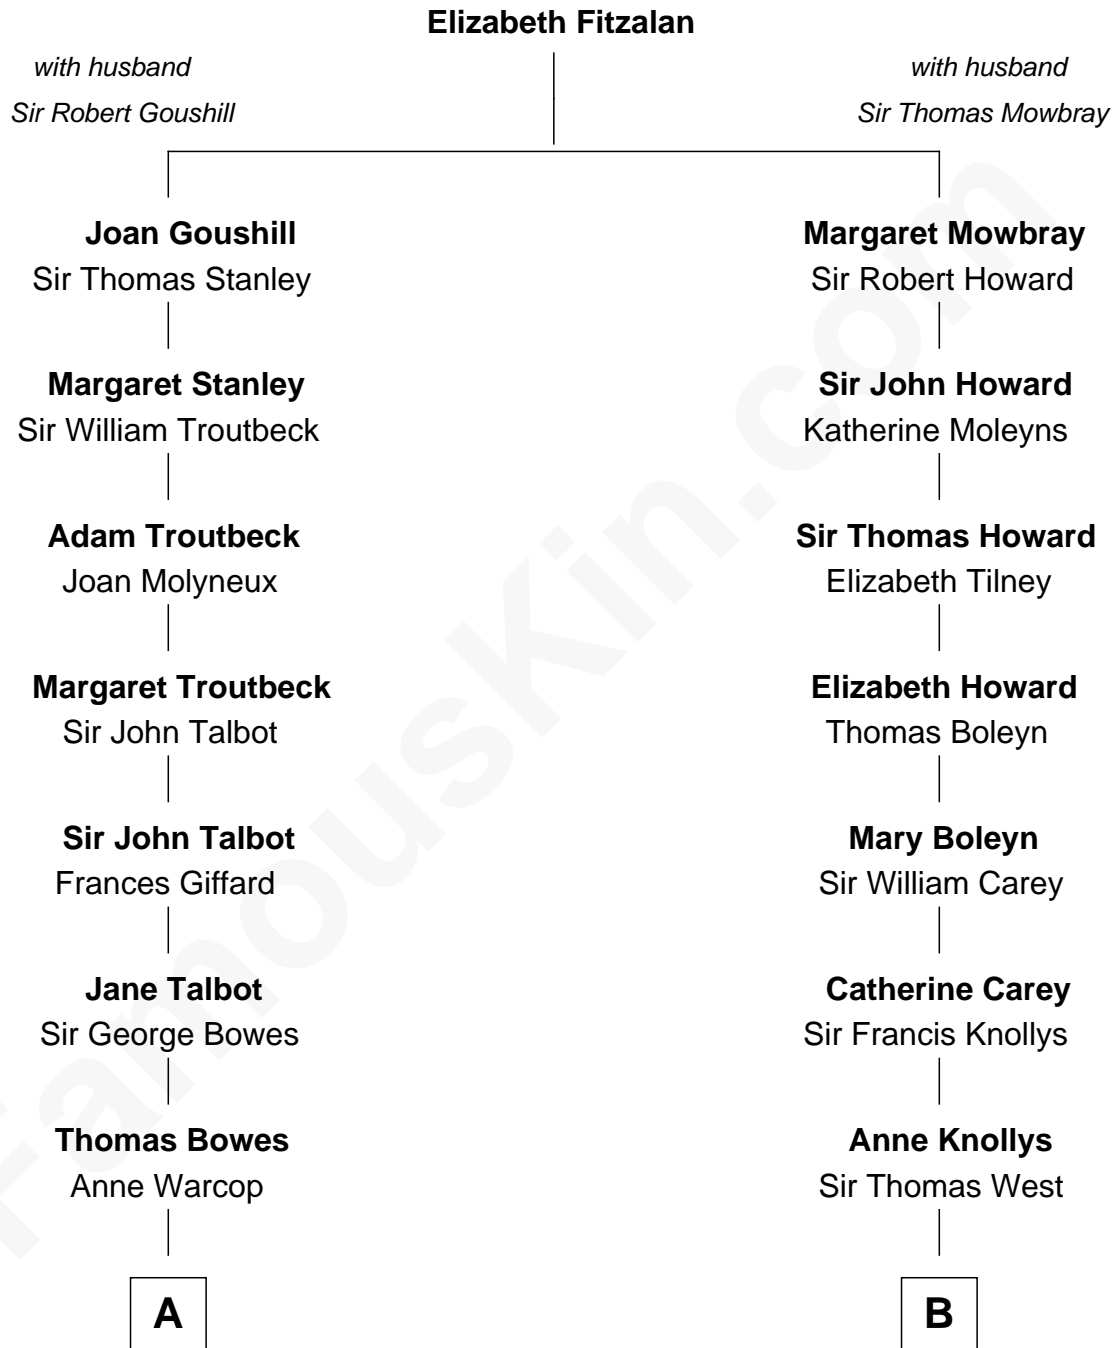

FamousKin.com
Relationship Chart of
Benedict Cumberbatch
Movie, Television and Stage Actor

17th cousin of

Liz Claiborne

Fashion Designer and Founder of Liz Claiborne Inc.

A

Thomas Bowes
Anne Maxton

Sir William Bowes
Elizabeth Blakiston

Anne Bowes
Edward Chaloner

William Chaloner
Mary Finney

William Chaloner
Emma Harvey

Caroline Chaloner
Abraham Parry Cumberbatch

Robert William Cumberbatch
Louisa Grace Hanson

Henry Alfred Cumberbatch
Hélène Gertrude Rees