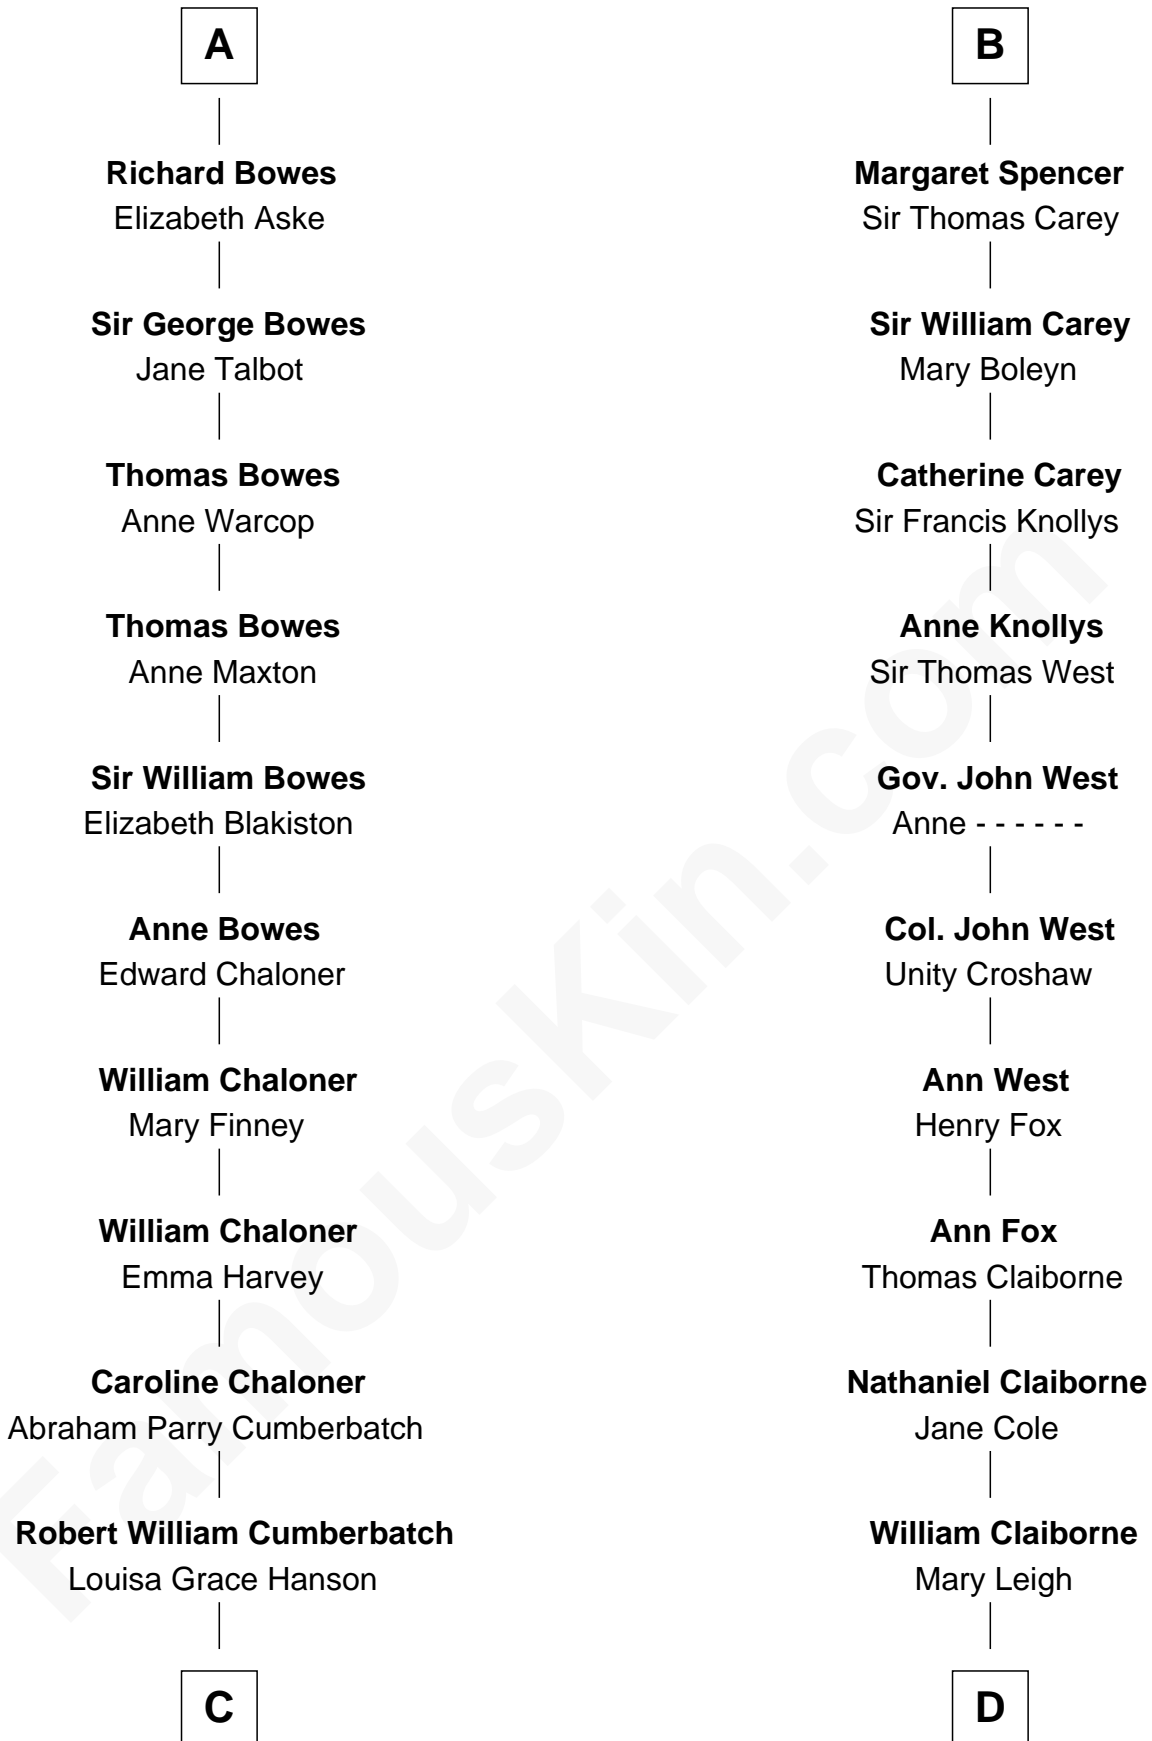

FamousKin.com

Relationship Chart of

Benedict Cumberbatch
Movie, Television and Stage Actor

20th cousin 1 time removed of

Liz Claiborne

Fashion Designer and Founder of Liz Claiborne Inc.

C

Henry Alfred Cumberbatch
Hélène Gertrude Rees

Henry Carlton Cumberbatch
Pauline Ellen Laing Congdon

Timothy Carlton Congdon Cumberbatch
Wanda Ventham

Benedict Cumberbatch
Movie, Television and Stage Actor

D

William Charles Cole Claiborne
Clarisse Duralde