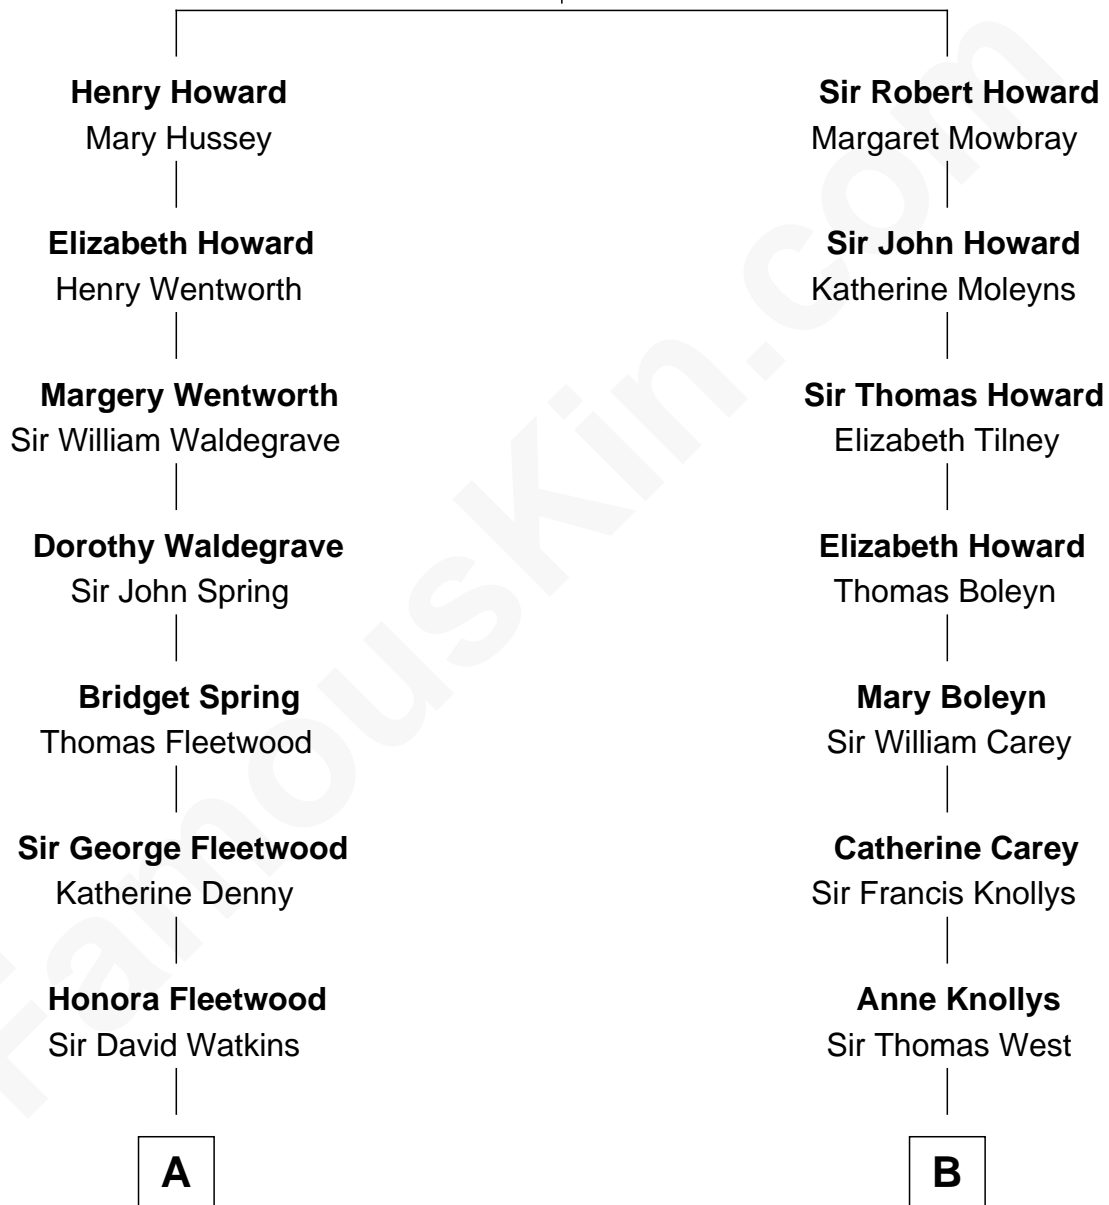

## Relationship Chart of

**Benedict Cumberbatch**

*Movie, Television and Stage Actor*

13th cousin 4 times removed of

**William C. C. Claiborne**

*1st Governor of Louisiana*

**Sir John Howard**

Alice Tendring

**A**

**Katherine Watkins**

Sir David Foulis

**Honora Foulis**

William Chaloner

**Edward Chaloner**

Anne Bowes

**William Chaloner**

Mary Finney

**William Chaloner**

Emma Harvey

**Caroline Chaloner**

Abraham Parry Cumberbatch

**Robert William Cumberbatch**

Louisa Grace Hanson

**Henry Alfred Cumberbatch**