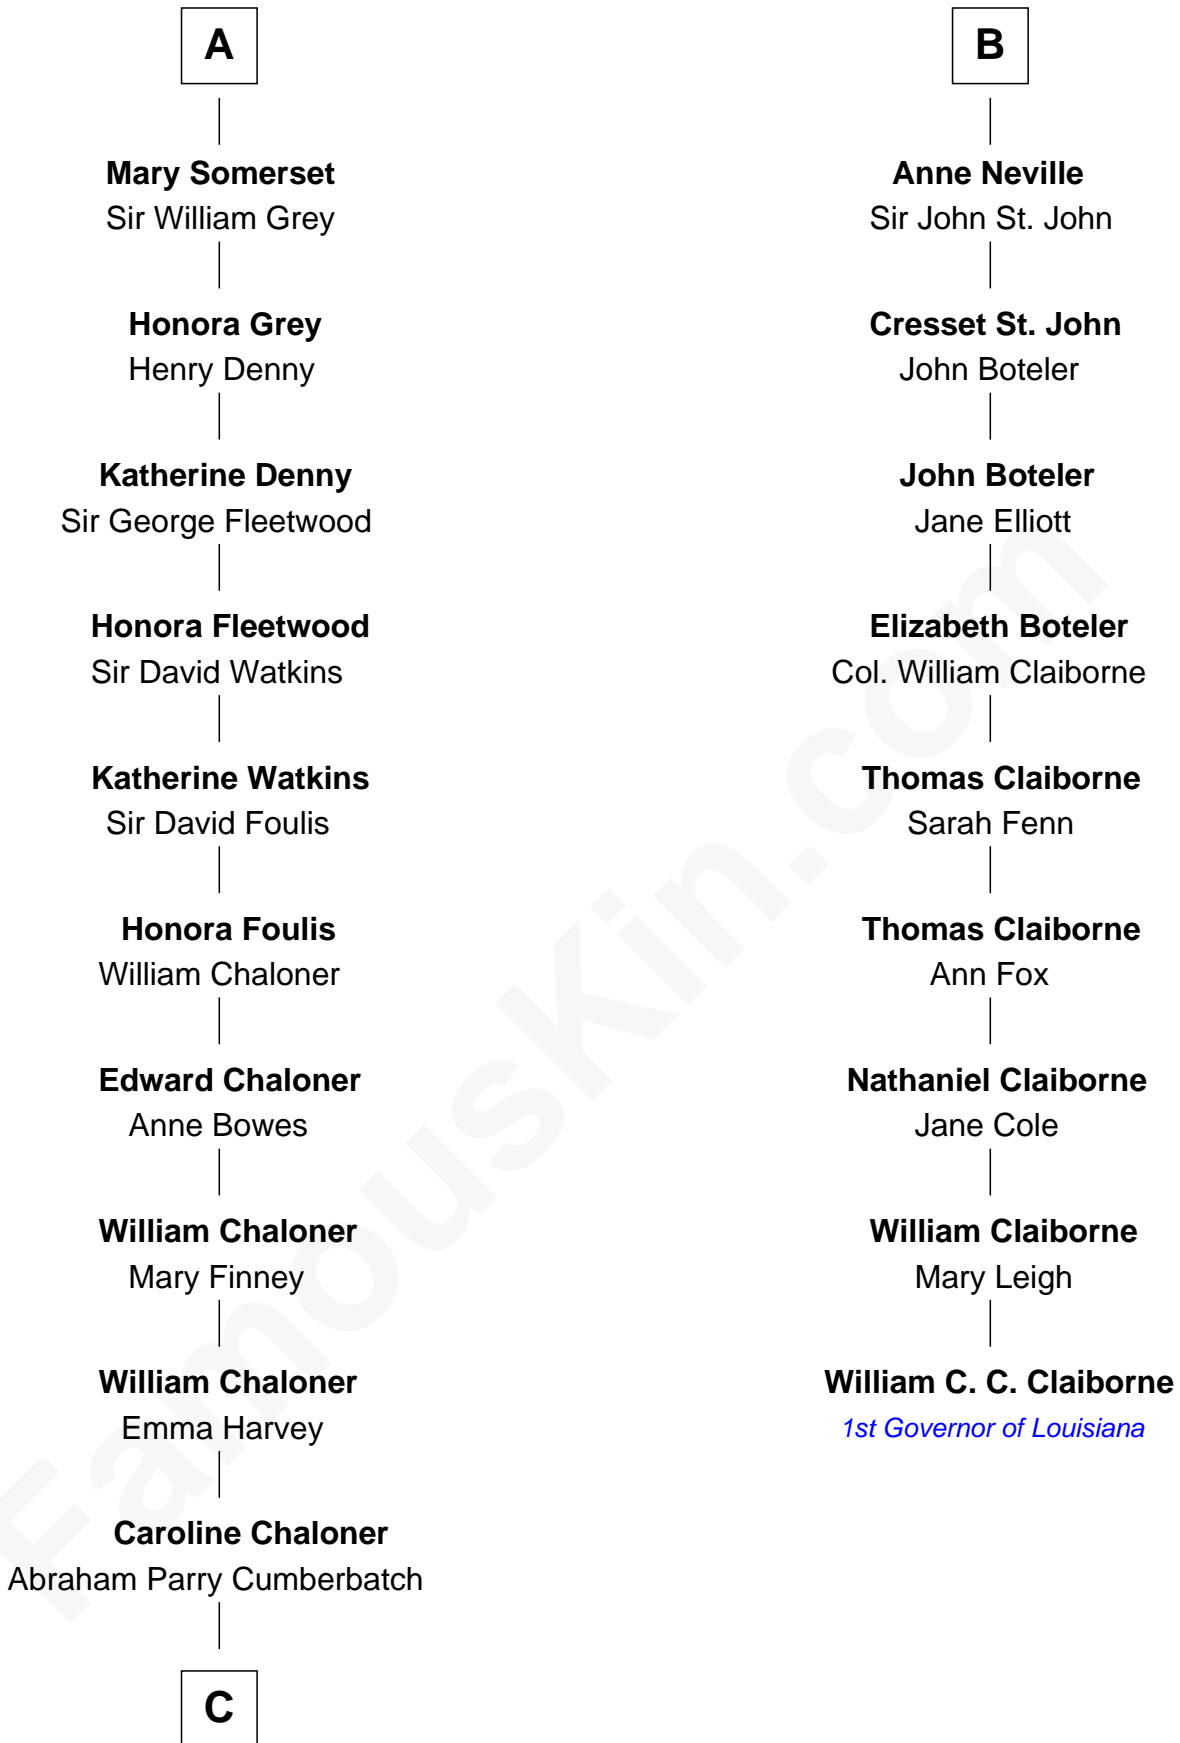

FamousKin.com Relationship Chart of

Benedict Cumberbatch
Movie, Television and Stage Actor

15th cousin 6 times removed of

William C. C. Claiborne
1st Governor of Louisiana

C

Robert William Cumberbatch

Louisa Grace Hanson

Henry Alfred Cumberbatch

Hélène Gertrude Rees

Henry Carlton Cumberbatch

Pauline Ellen Laing Congdon

Timothy Carlton Congdon Cumberbatch

Wanda Ventham

Benedict Cumberbatch

Movie, Television and Stage Actor