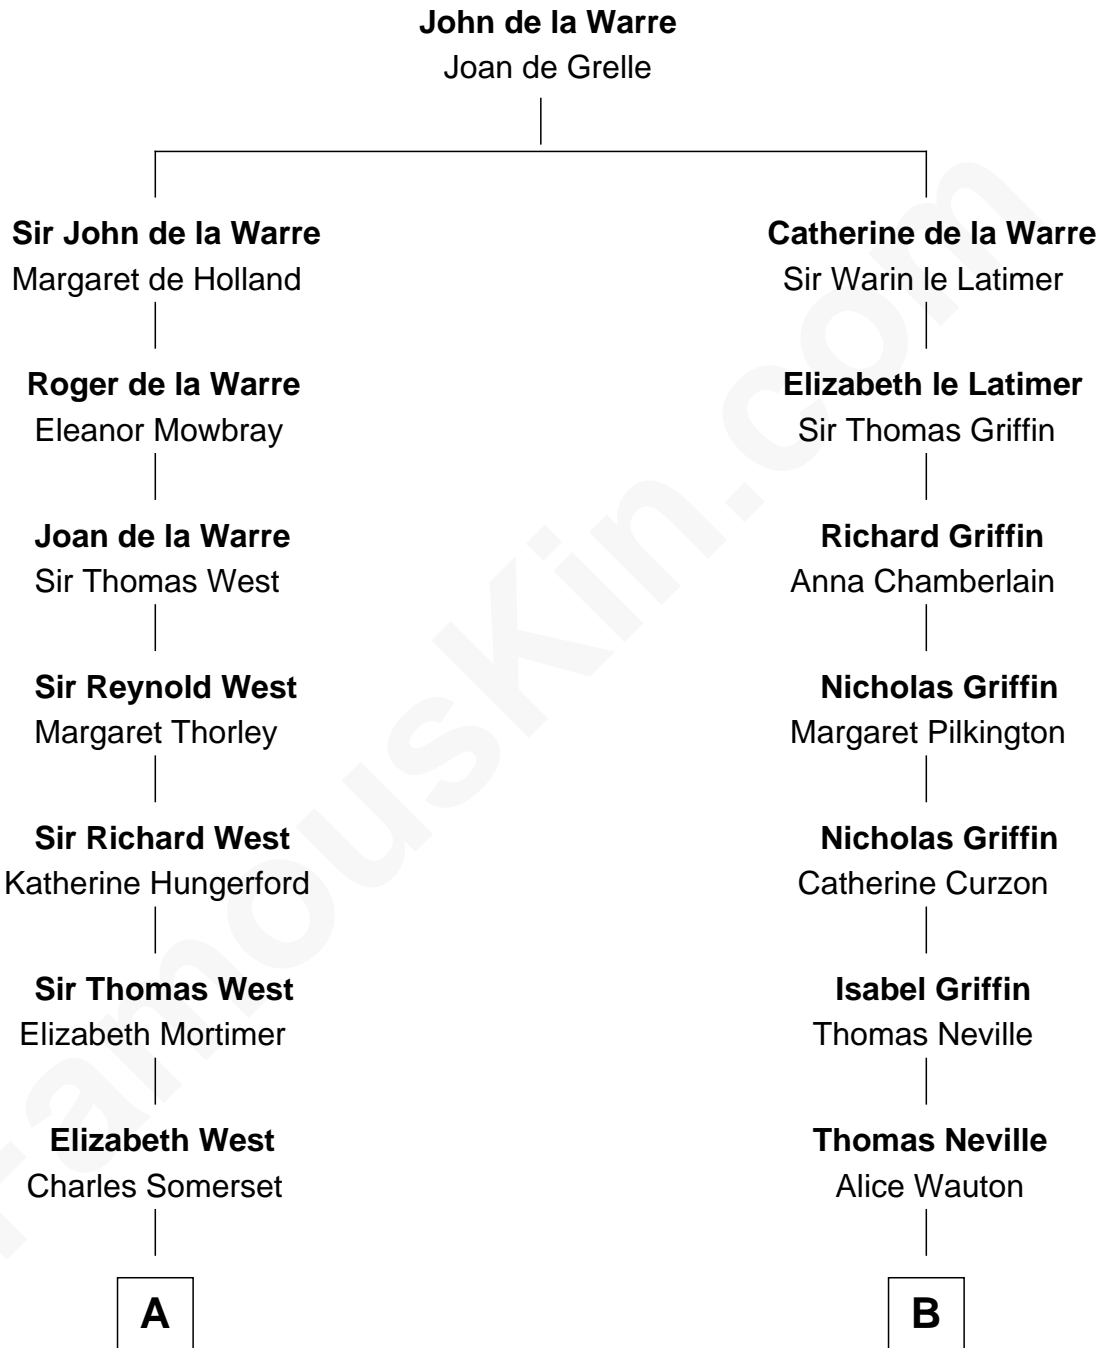

FamousKin.com Relationship Chart of

Benedict Cumberbatch
Movie, Television and Stage Actor

15th cousin 6 times removed of

William C. C. Claiborne
1st Governor of Louisiana

C

Robert William Cumberbatch

Louisa Grace Hanson

Henry Alfred Cumberbatch

Hélène Gertrude Rees

Henry Carlton Cumberbatch

Pauline Ellen Laing Congdon

Timothy Carlton Congdon Cumberbatch

Wanda Ventham

Benedict Cumberbatch

Movie, Television and Stage Actor