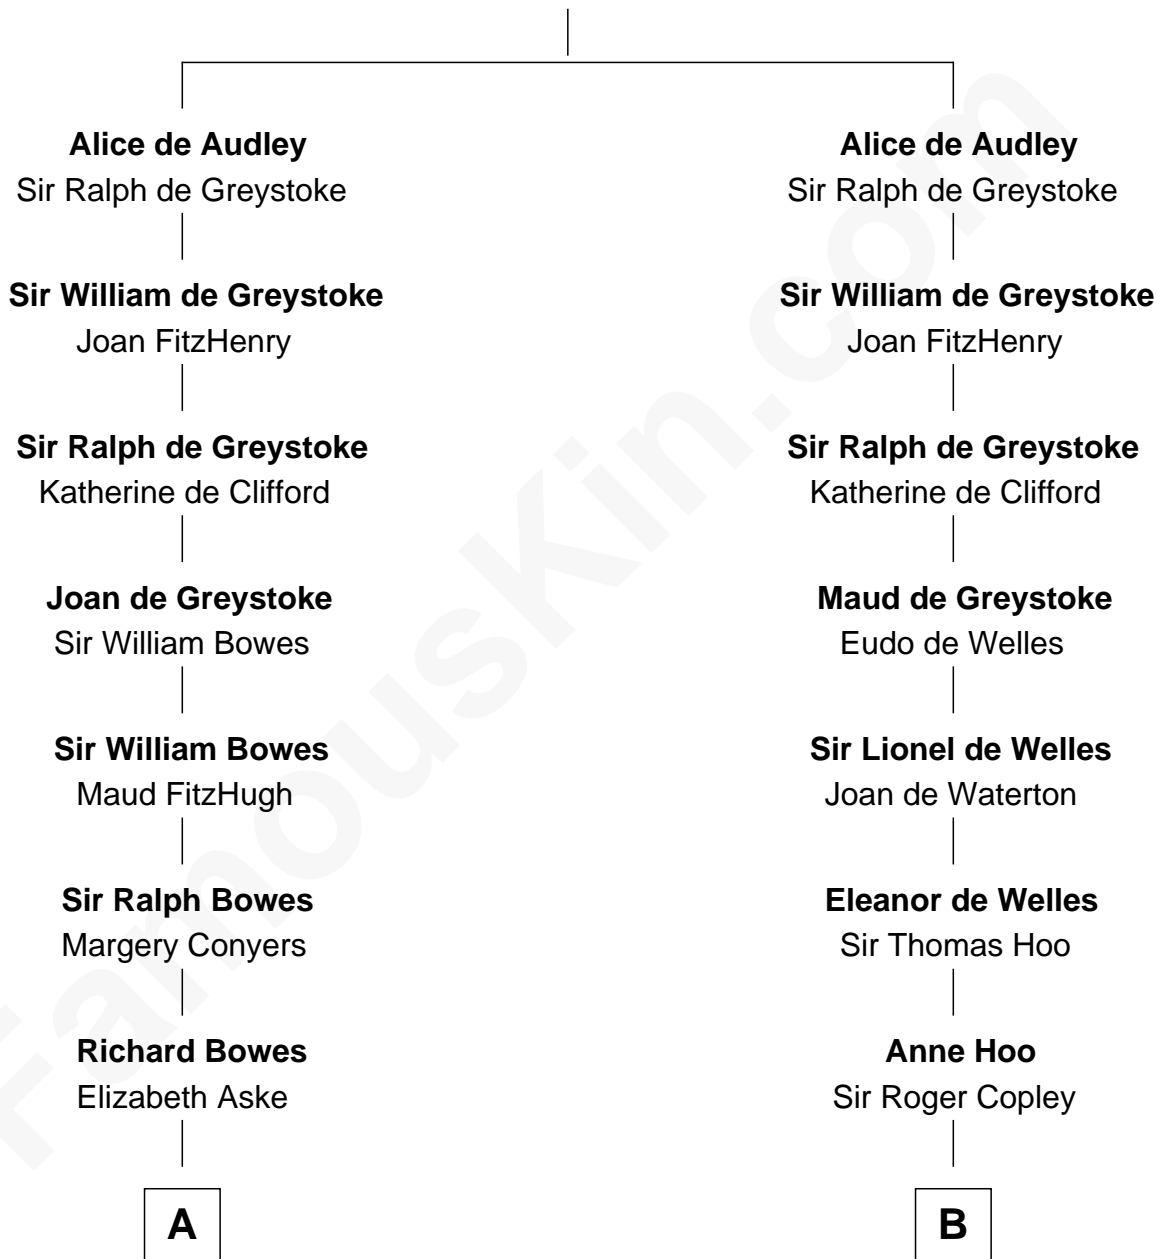

# FamousKin.com Relationship Chart of

**Benedict Cumberbatch**  
*Movie, Television and Stage Actor*

17th cousin 2 times removed of

**William C. C. Claiborne**  
*1st Governor of Louisiana*

**Sir Hugh I de Audley**  
Iseult de Mortimer

C

Henry Carlton Cumberbatch

Pauline Ellen Laing Congdon

Timothy Carlton Congdon Cumberbatch

Wanda Ventham

**Benedict Cumberbatch**

*Movie, Television and Stage Actor*

FamousKin.com