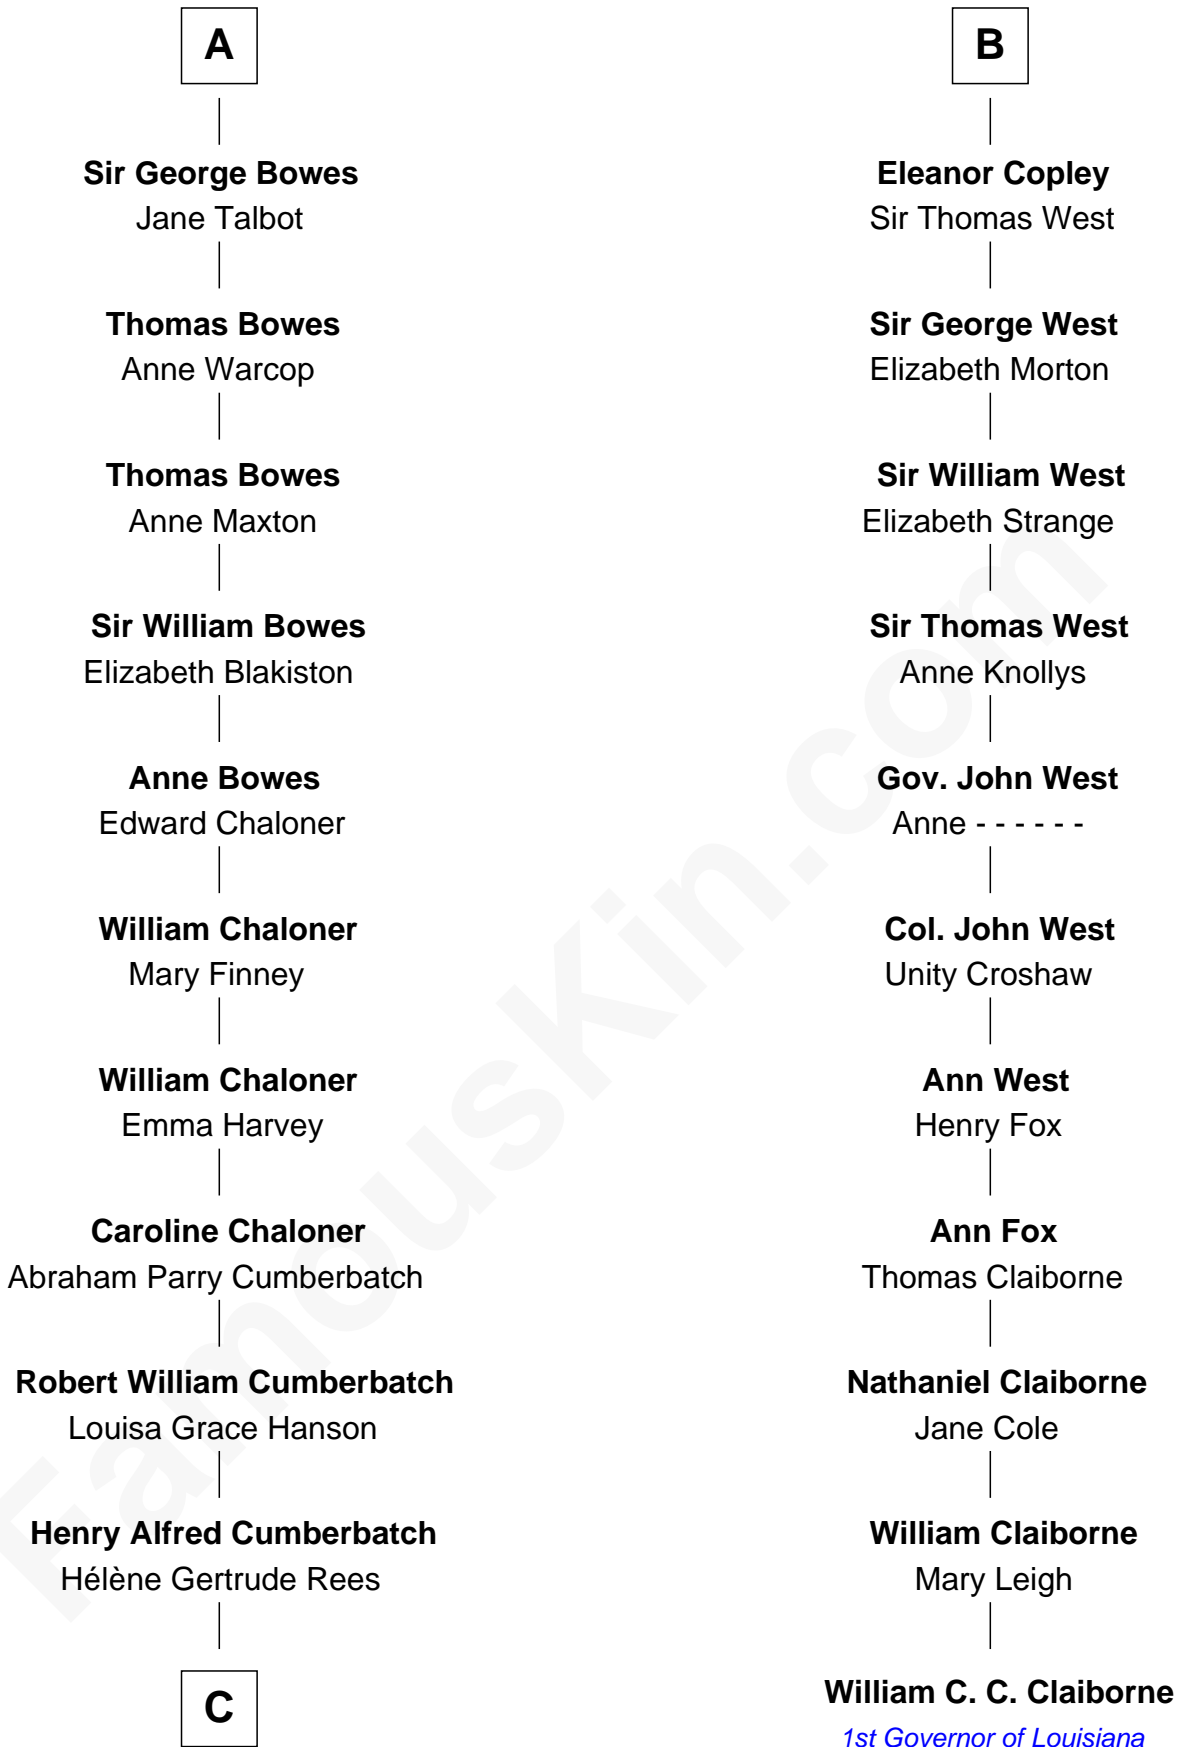

# FamousKin.com Relationship Chart of

**Benedict Cumberbatch**  
*Movie, Television and Stage Actor*

17th cousin 2 times removed of

**William C. C. Claiborne**  
*1st Governor of Louisiana*

**Sir Hugh I de Audley**  
Iseult de Mortimer

C

Henry Carlton Cumberbatch

Pauline Ellen Laing Congdon

Timothy Carlton Congdon Cumberbatch

Wanda Ventham

**Benedict Cumberbatch**

*Movie, Television and Stage Actor*

FamousKin.com