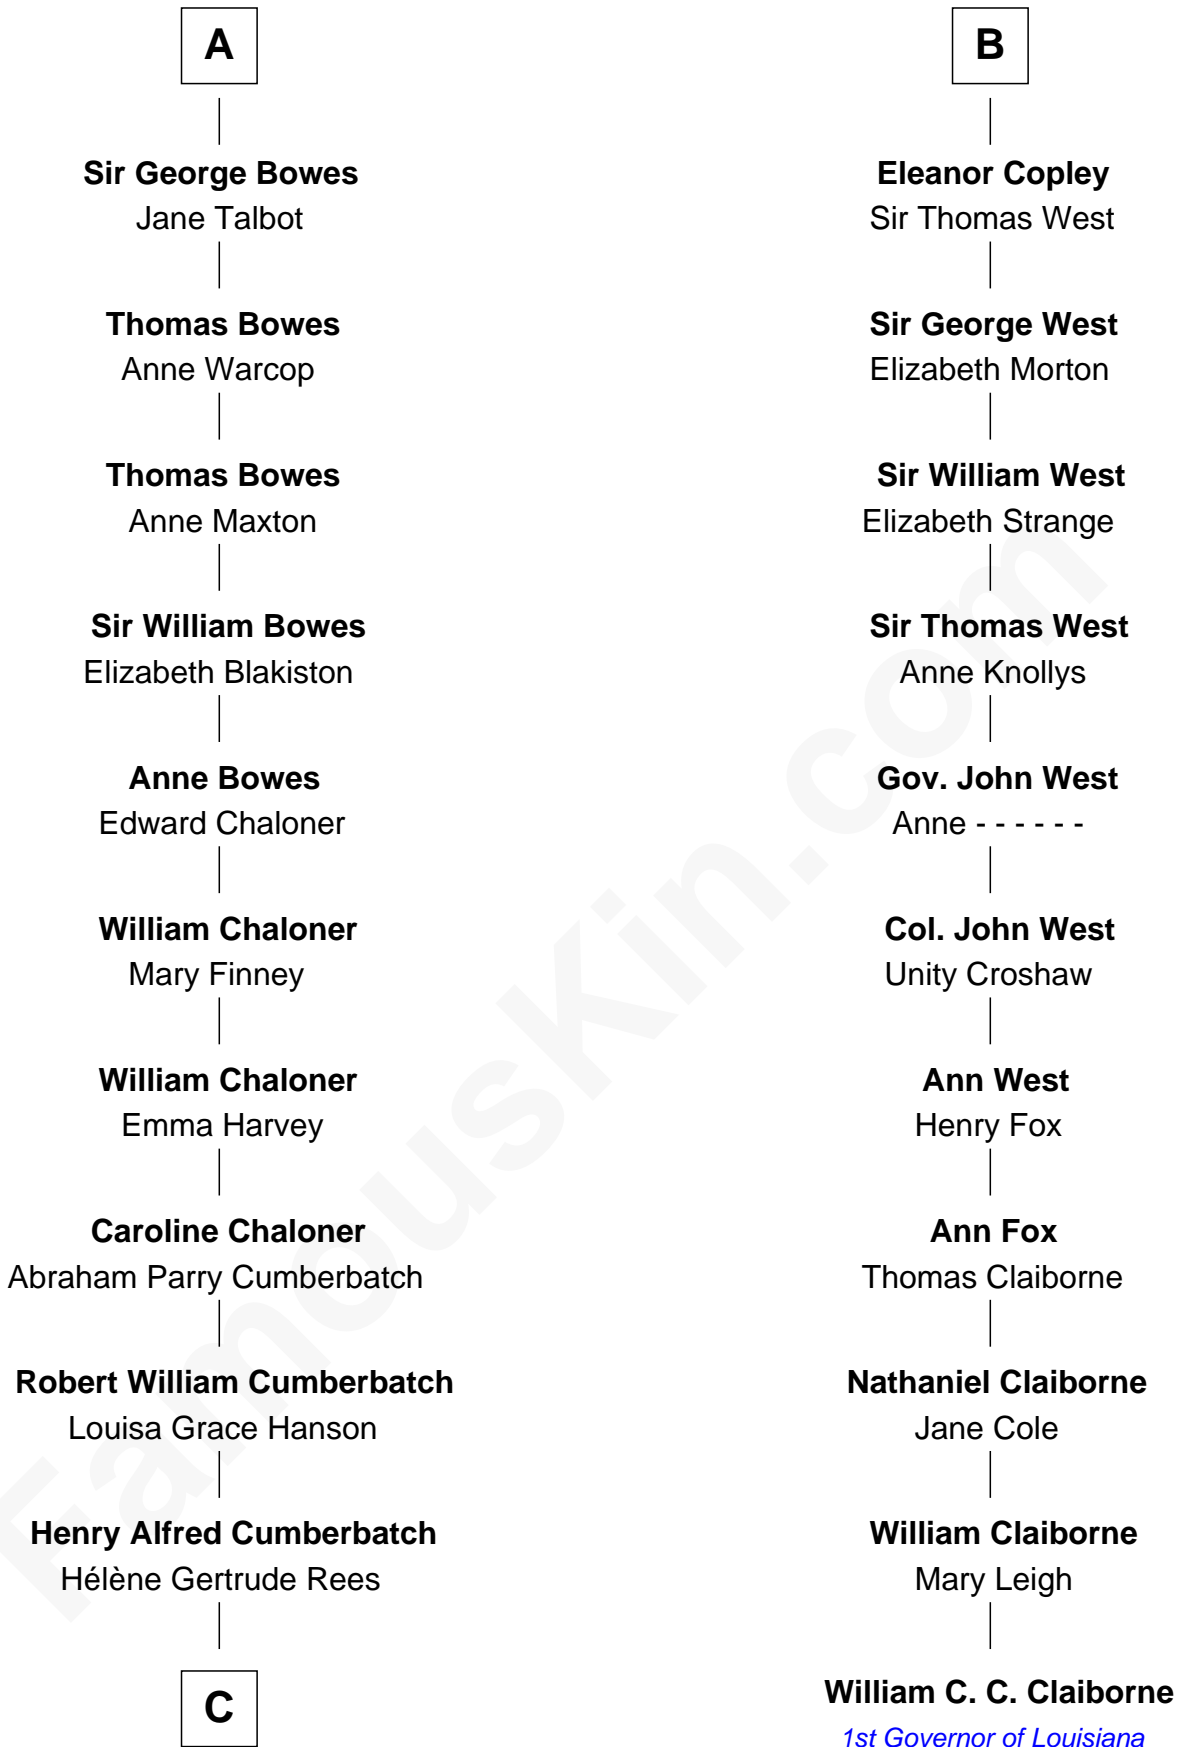

# FamousKin.com Relationship Chart of

**Benedict Cumberbatch**  
*Movie, Television and Stage Actor*

17th cousin 2 times removed of

**William C. C. Claiborne**  
*1st Governor of Louisiana*

**C**

Henry Carlton Cumberbatch

Pauline Ellen Laing Congdon

Timothy Carlton Congdon Cumberbatch

Wanda Ventham

**Benedict Cumberbatch**

*Movie, Television and Stage Actor*

FamousKin.com