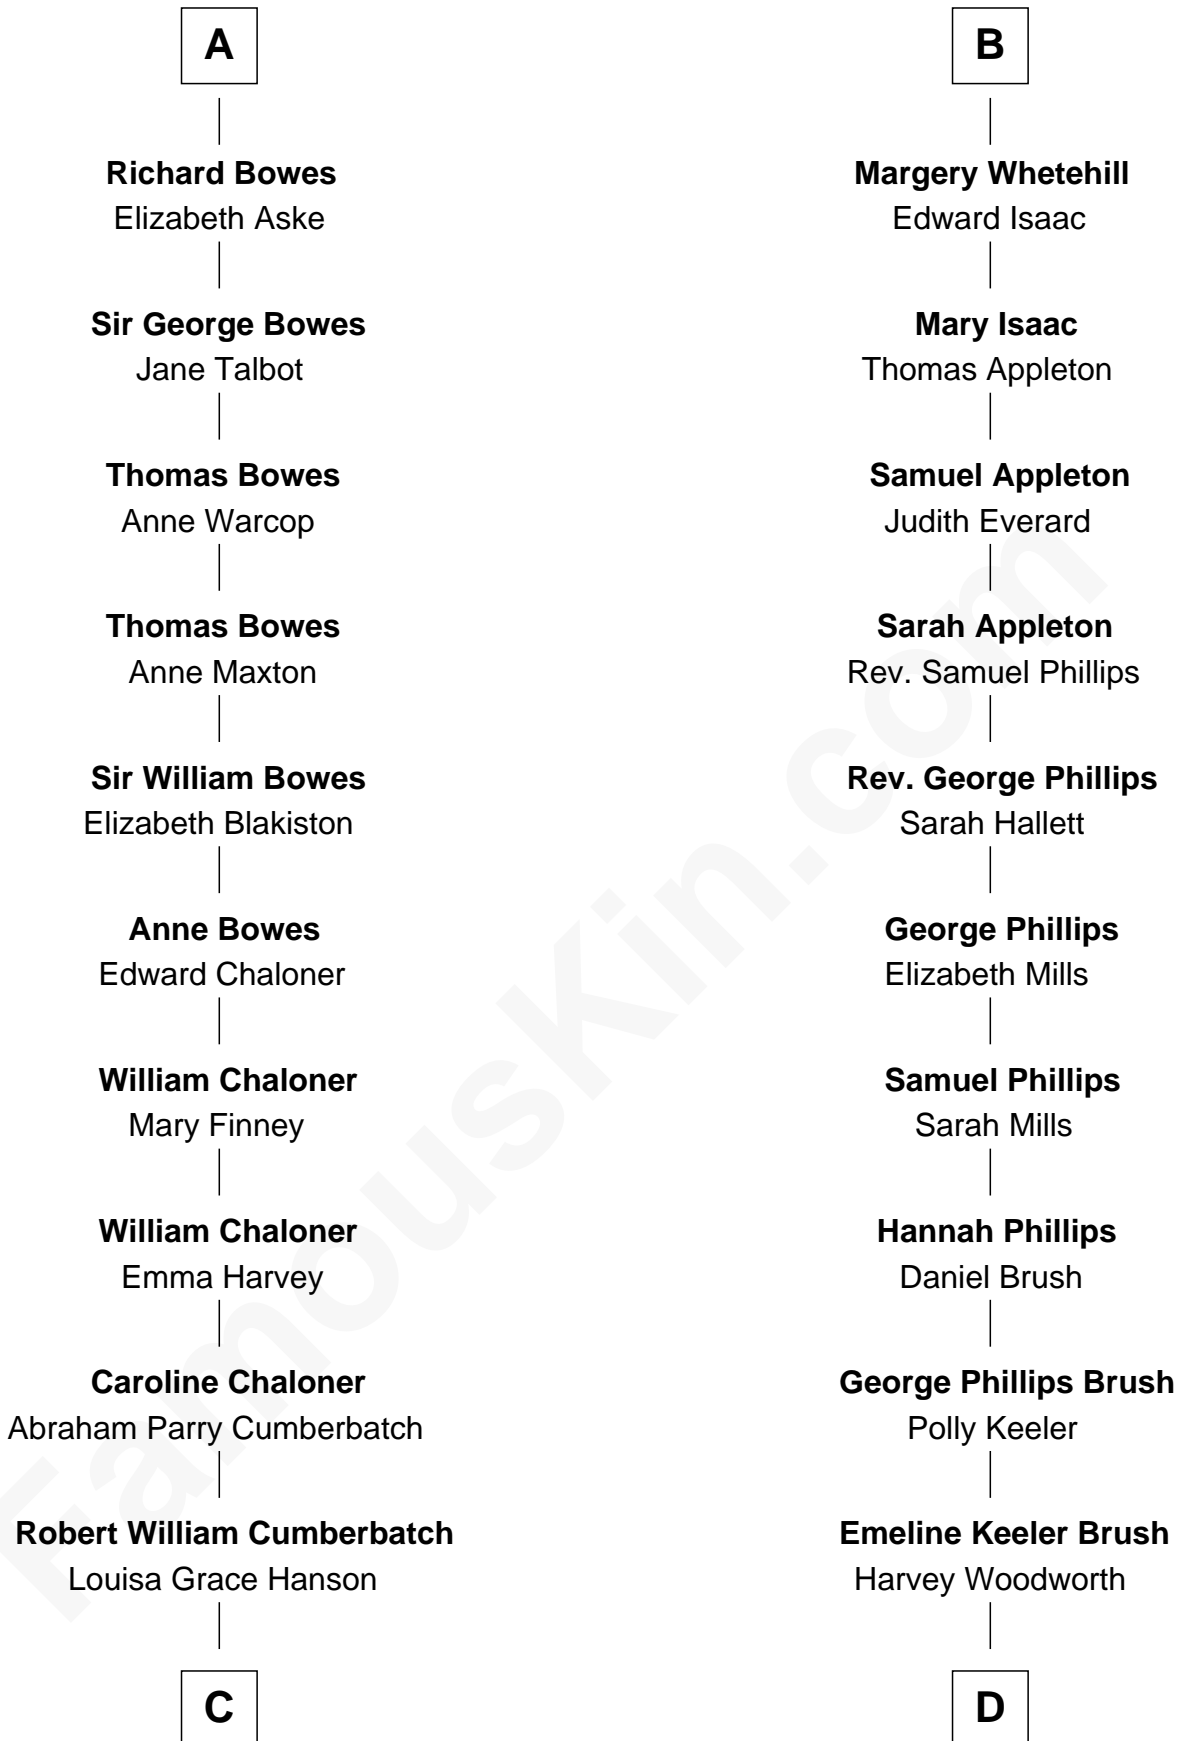

FamousKin.com Relationship Chart of

Benedict Cumberbatch
Movie, Television and Stage Actor

20th cousin 1 time removed of

Bill Gates

Founder of Microsoft

C

Henry Alfred Cumberbatch
Hélène Gertrude Rees

Henry Carlton Cumberbatch
Pauline Ellen Laing Congdon

Timothy Carlton Congdon Cumberbatch
Wanda Ventham

Benedict Cumberbatch
Movie, Television and Stage Actor

D

Louise Marie Woodworth
Thomas George Maxwell

James W. Maxwell
Belle Oakley

James Willard Maxwell
Adelle Thompson

Mary A. Maxwell
William Henry Gates

Bill Gates
Founder of Microsoft