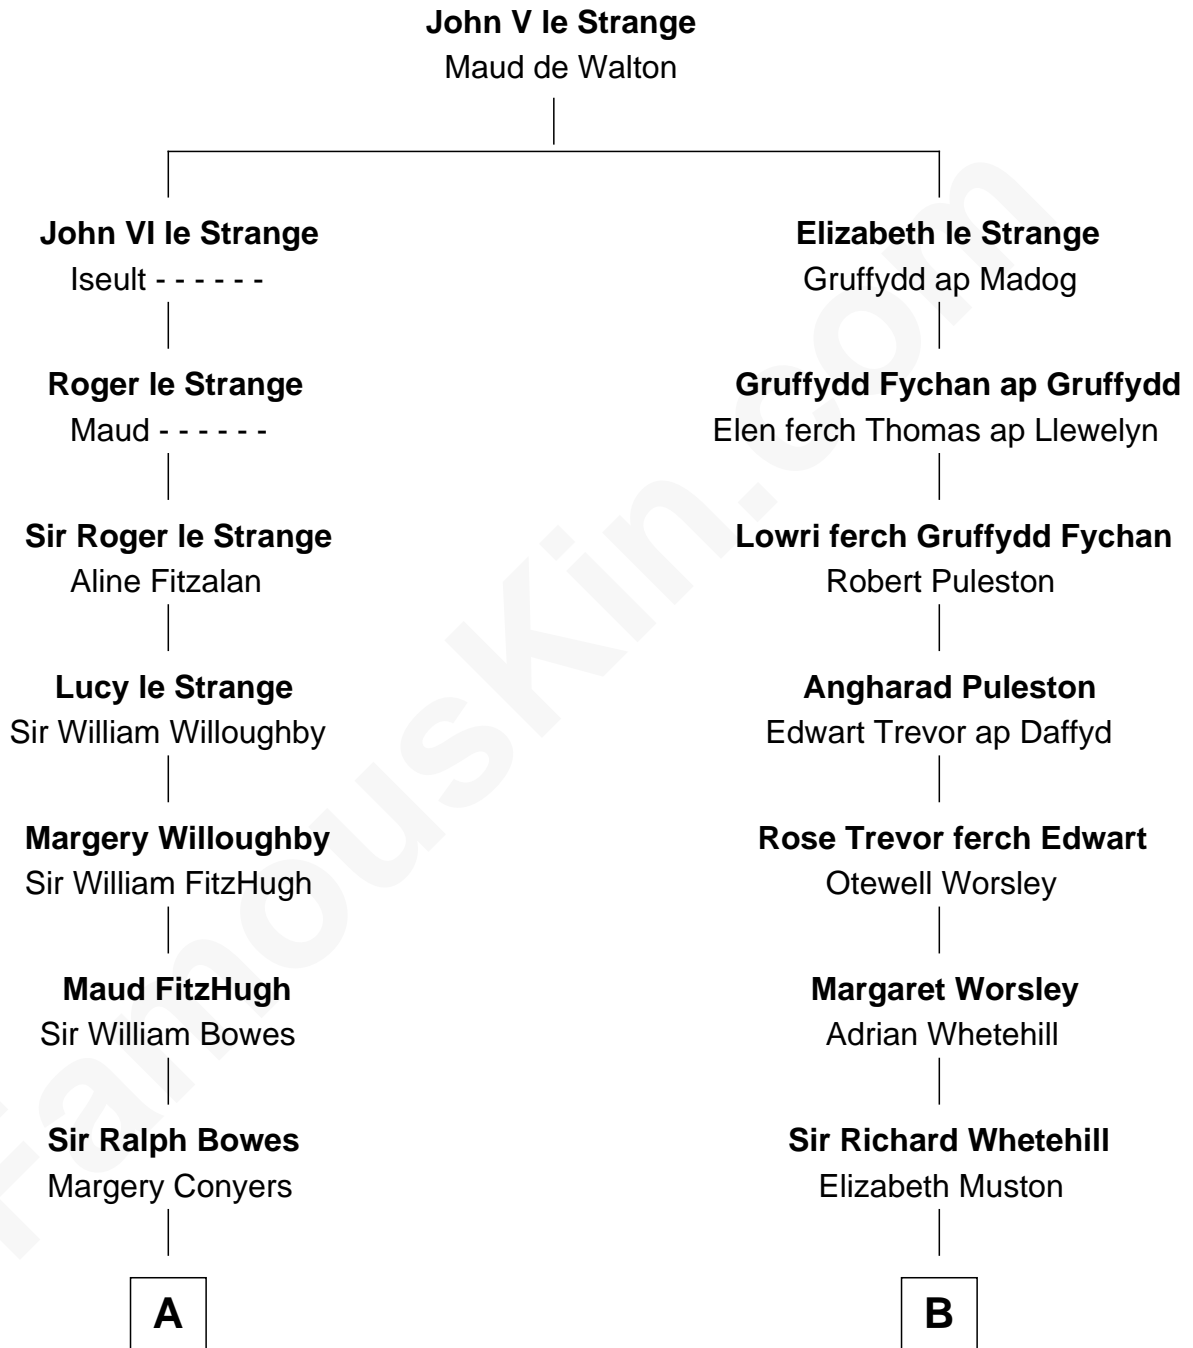

FamousKin.com Relationship Chart of

Benedict Cumberbatch
Movie, Television and Stage Actor

20th cousin 1 time removed of

Bill Gates

Founder of Microsoft

C

Henry Alfred Cumberbatch
Hélène Gertrude Rees

Henry Carlton Cumberbatch
Pauline Ellen Laing Congdon

Timothy Carlton Congdon Cumberbatch
Wanda Ventham

Benedict Cumberbatch
Movie, Television and Stage Actor

D

Louise Marie Woodworth
Thomas George Maxwell

James W. Maxwell
Belle Oakley

James Willard Maxwell
Adelle Thompson