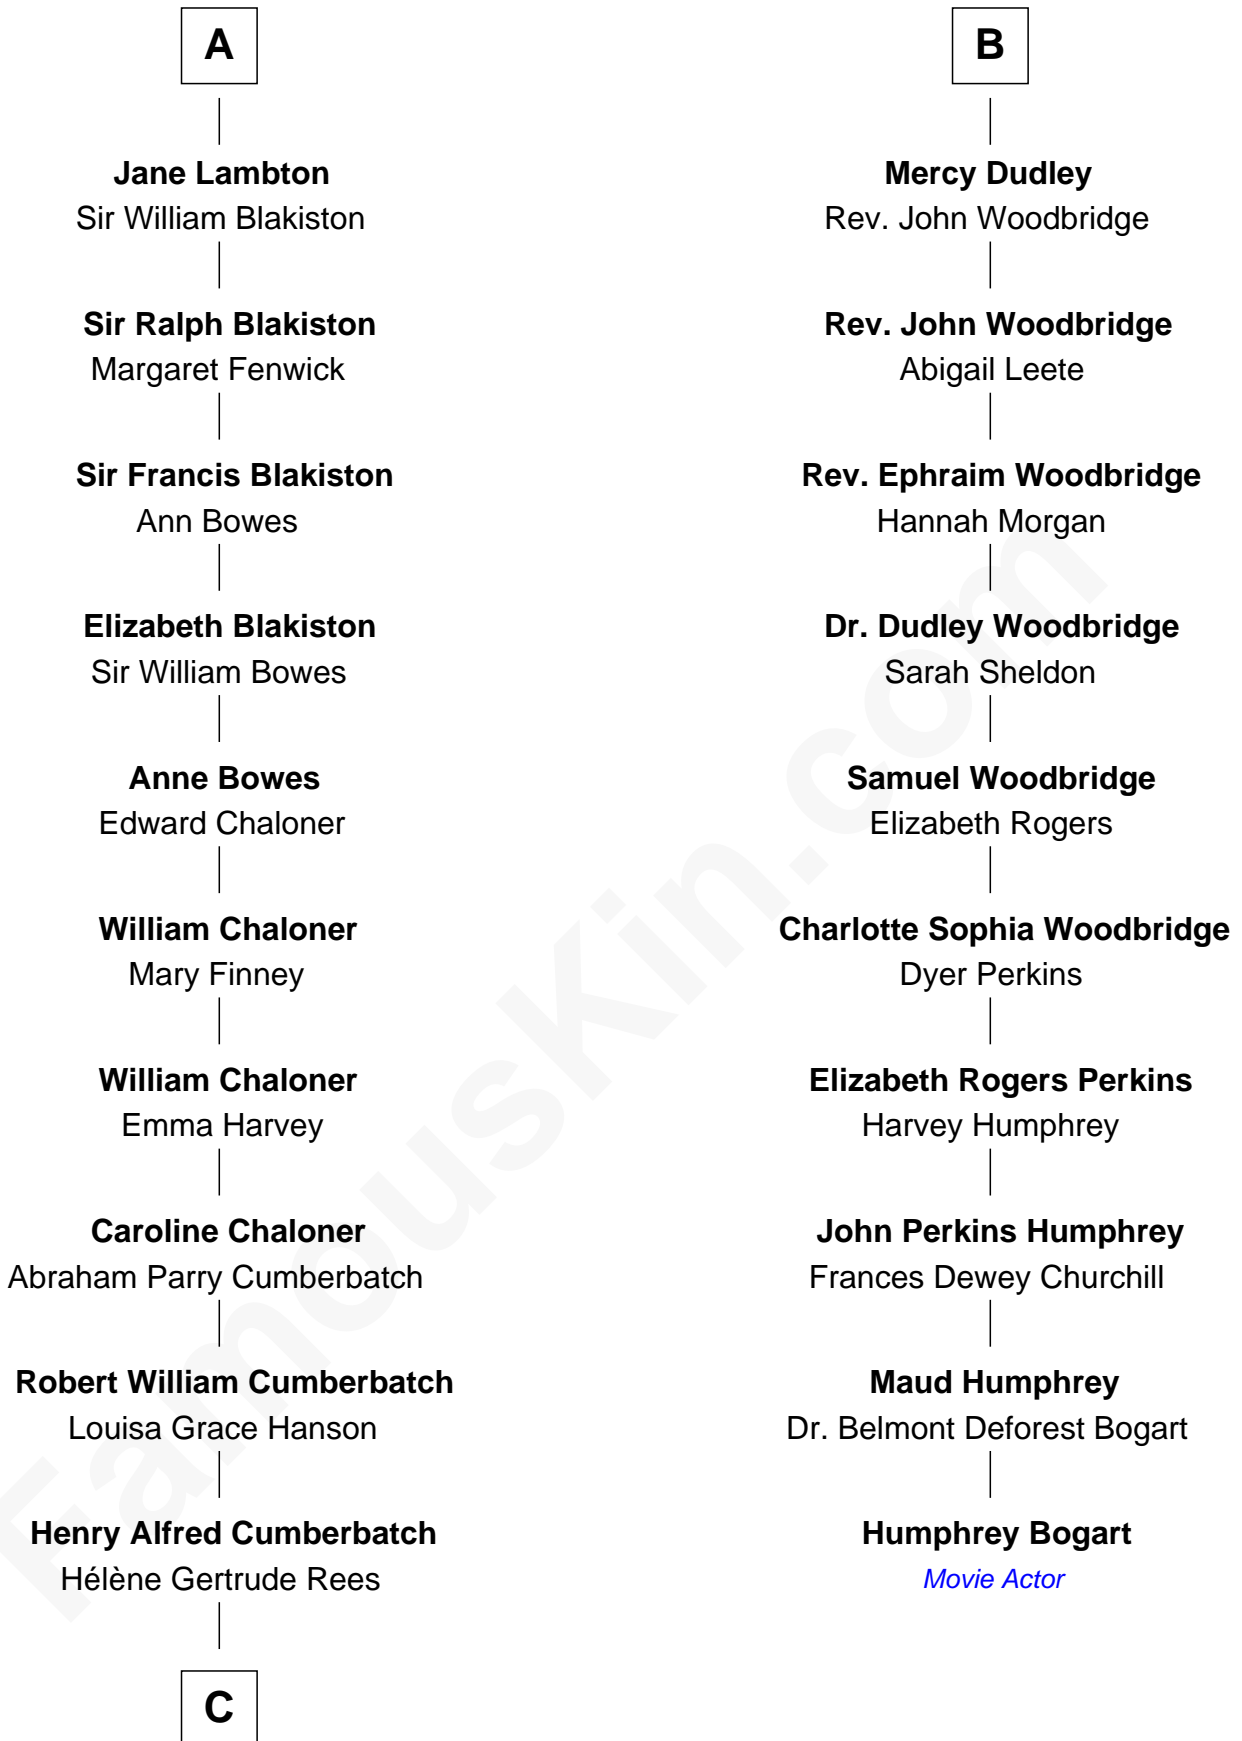

FamousKin.com Relationship Chart of

Benedict Cumberbatch
Movie, Television and Stage Actor

16th cousin 3 times removed of

Humphrey Bogart
Movie Actor

C

Henry Carlton Cumberbatch

Pauline Ellen Laing Congdon

Timothy Carlton Congdon Cumberbatch