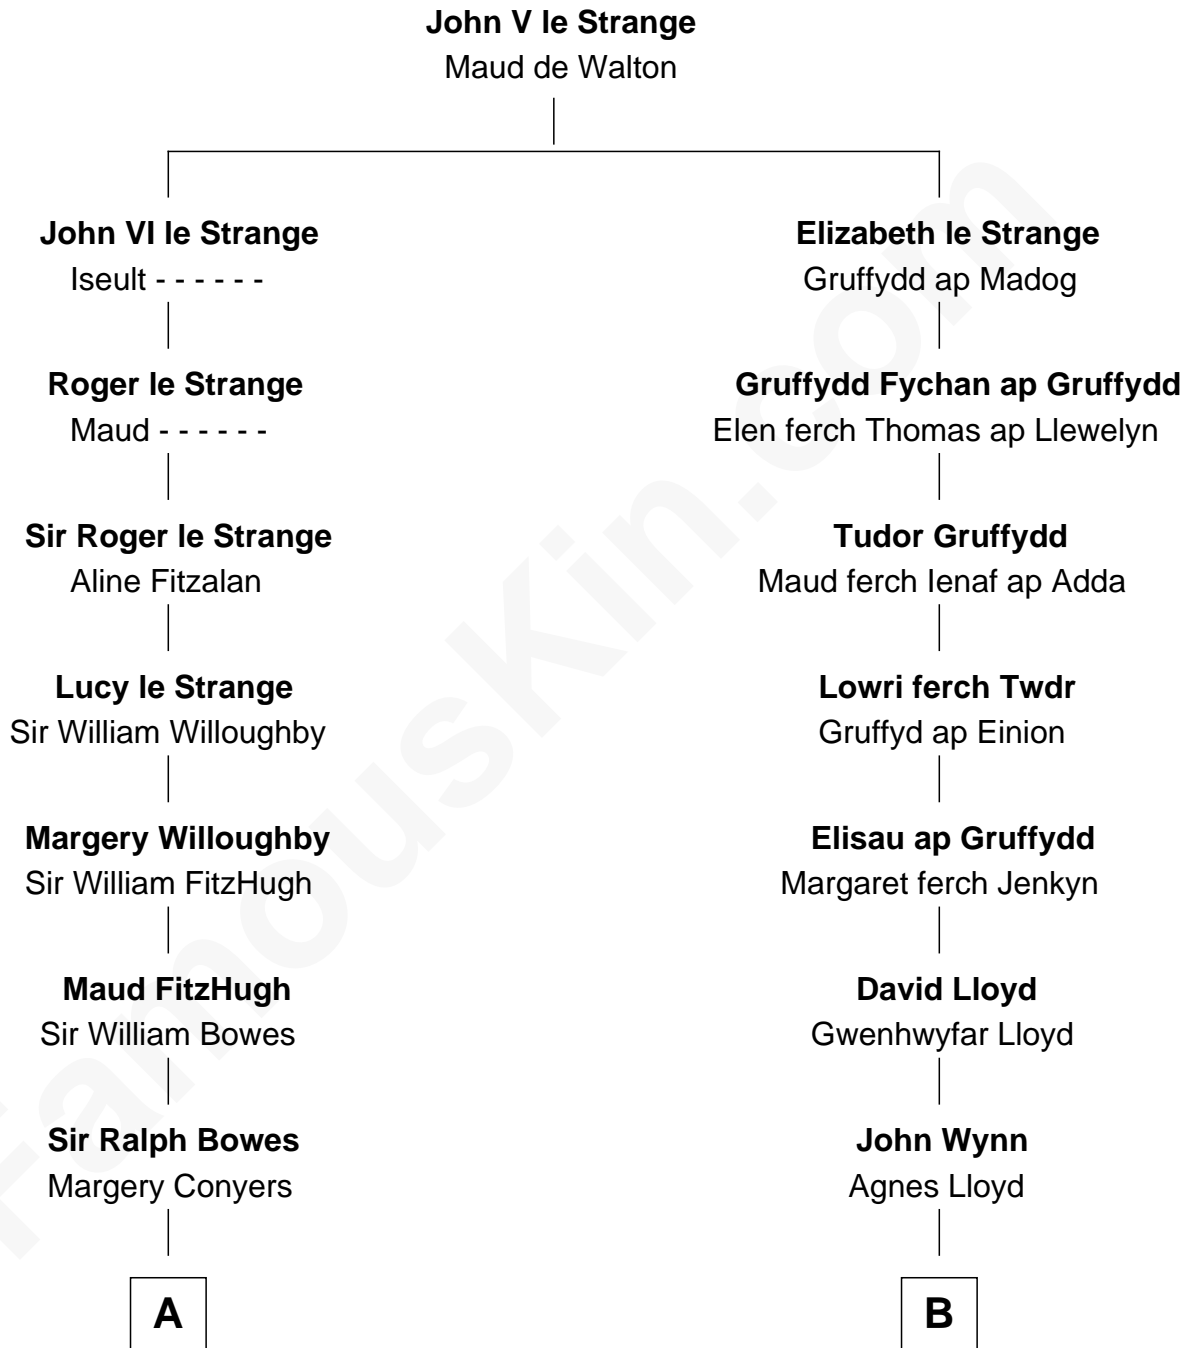

# FamousKin.com

## Relationship Chart of

**Benedict Cumberbatch**  
*Movie, Television and Stage Actor*

18th cousin 2 times removed of

**Humphrey Bogart**  
*Movie Actor*

FamousKin.com