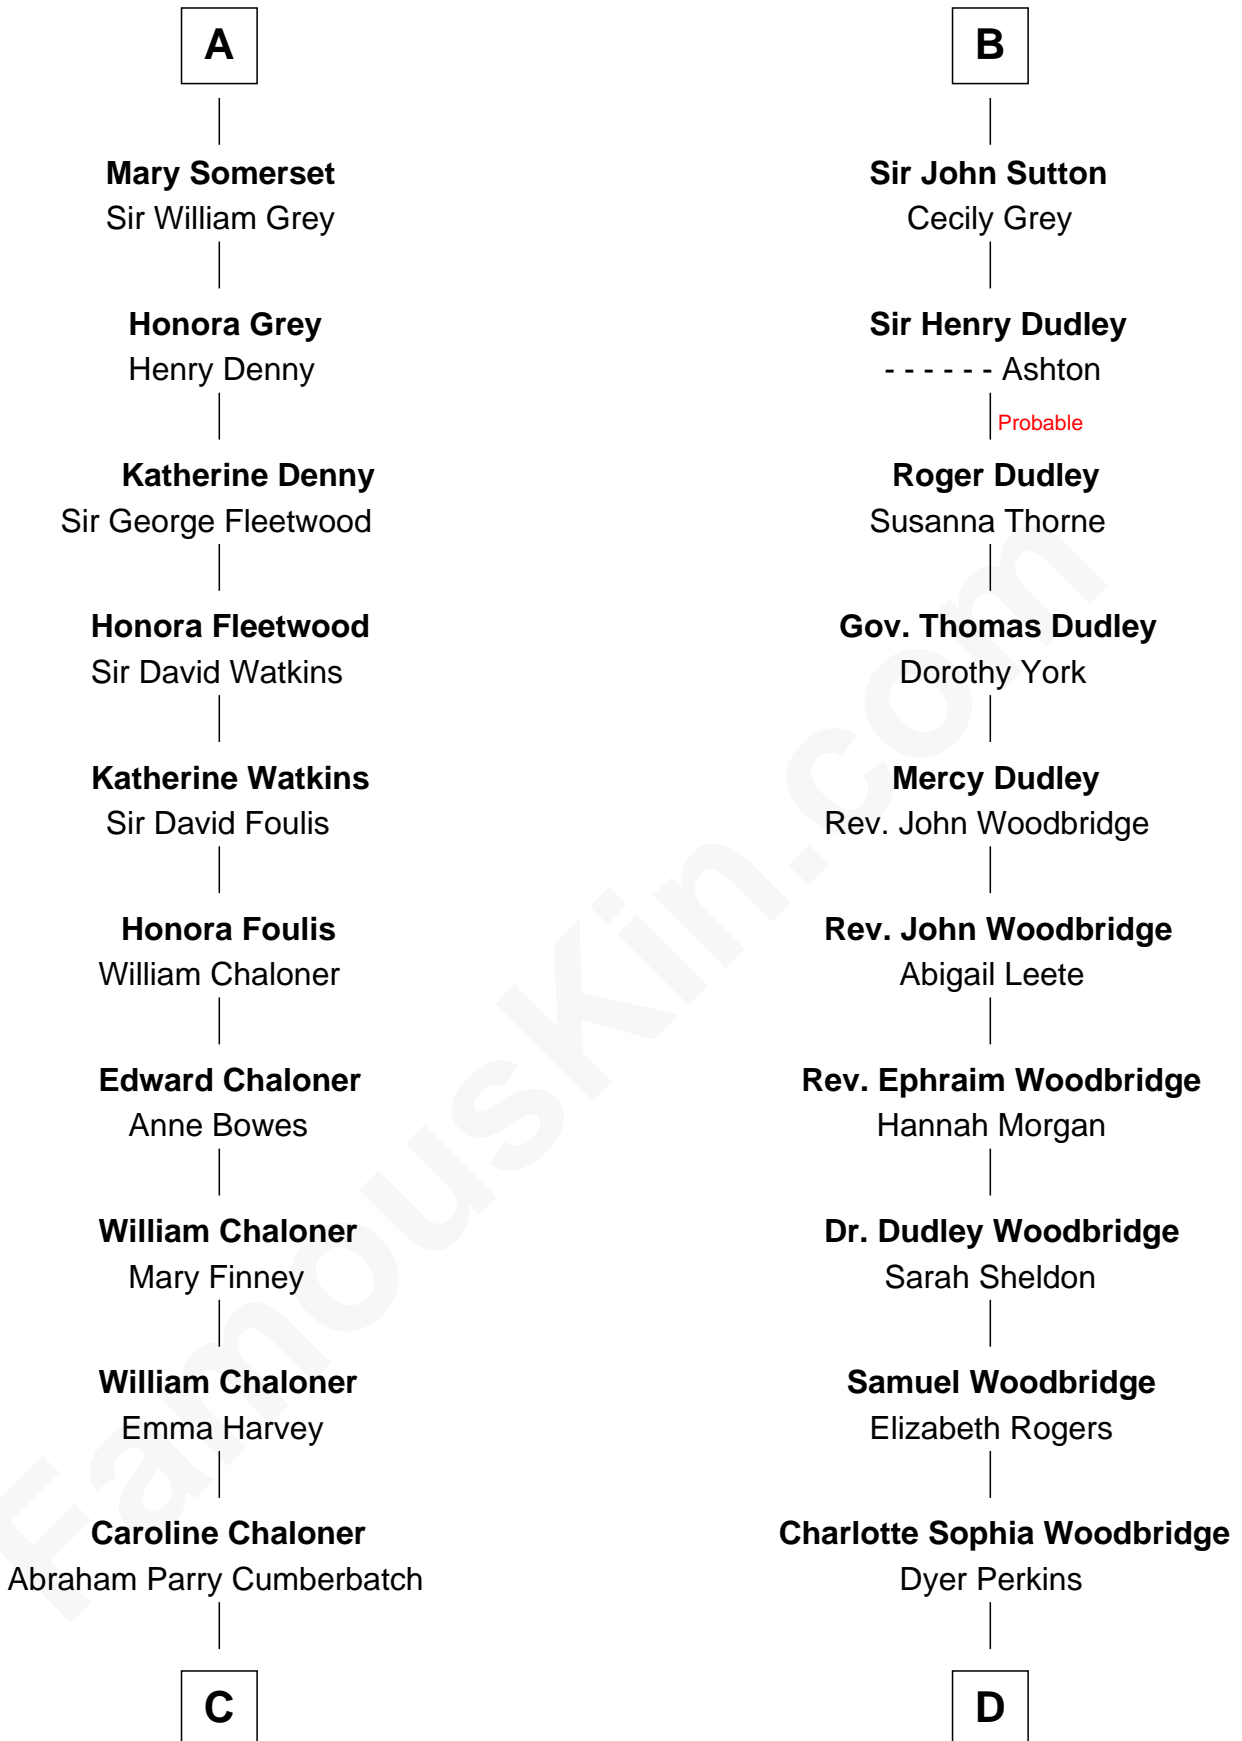

FamousKin.com

Relationship Chart of

Benedict Cumberbatch
Movie, Television and Stage Actor

20th cousin 1 time removed of

Humphrey Bogart
Movie Actor

C

Robert William Cumberbatch

Louisa Grace Hanson

Henry Alfred Cumberbatch

Hélène Gertrude Rees

Henry Carlton Cumberbatch

Pauline Ellen Laing Congdon

Timothy Carlton Congdon Cumberbatch

Wanda Ventham

Benedict Cumberbatch

Movie, Television and Stage Actor