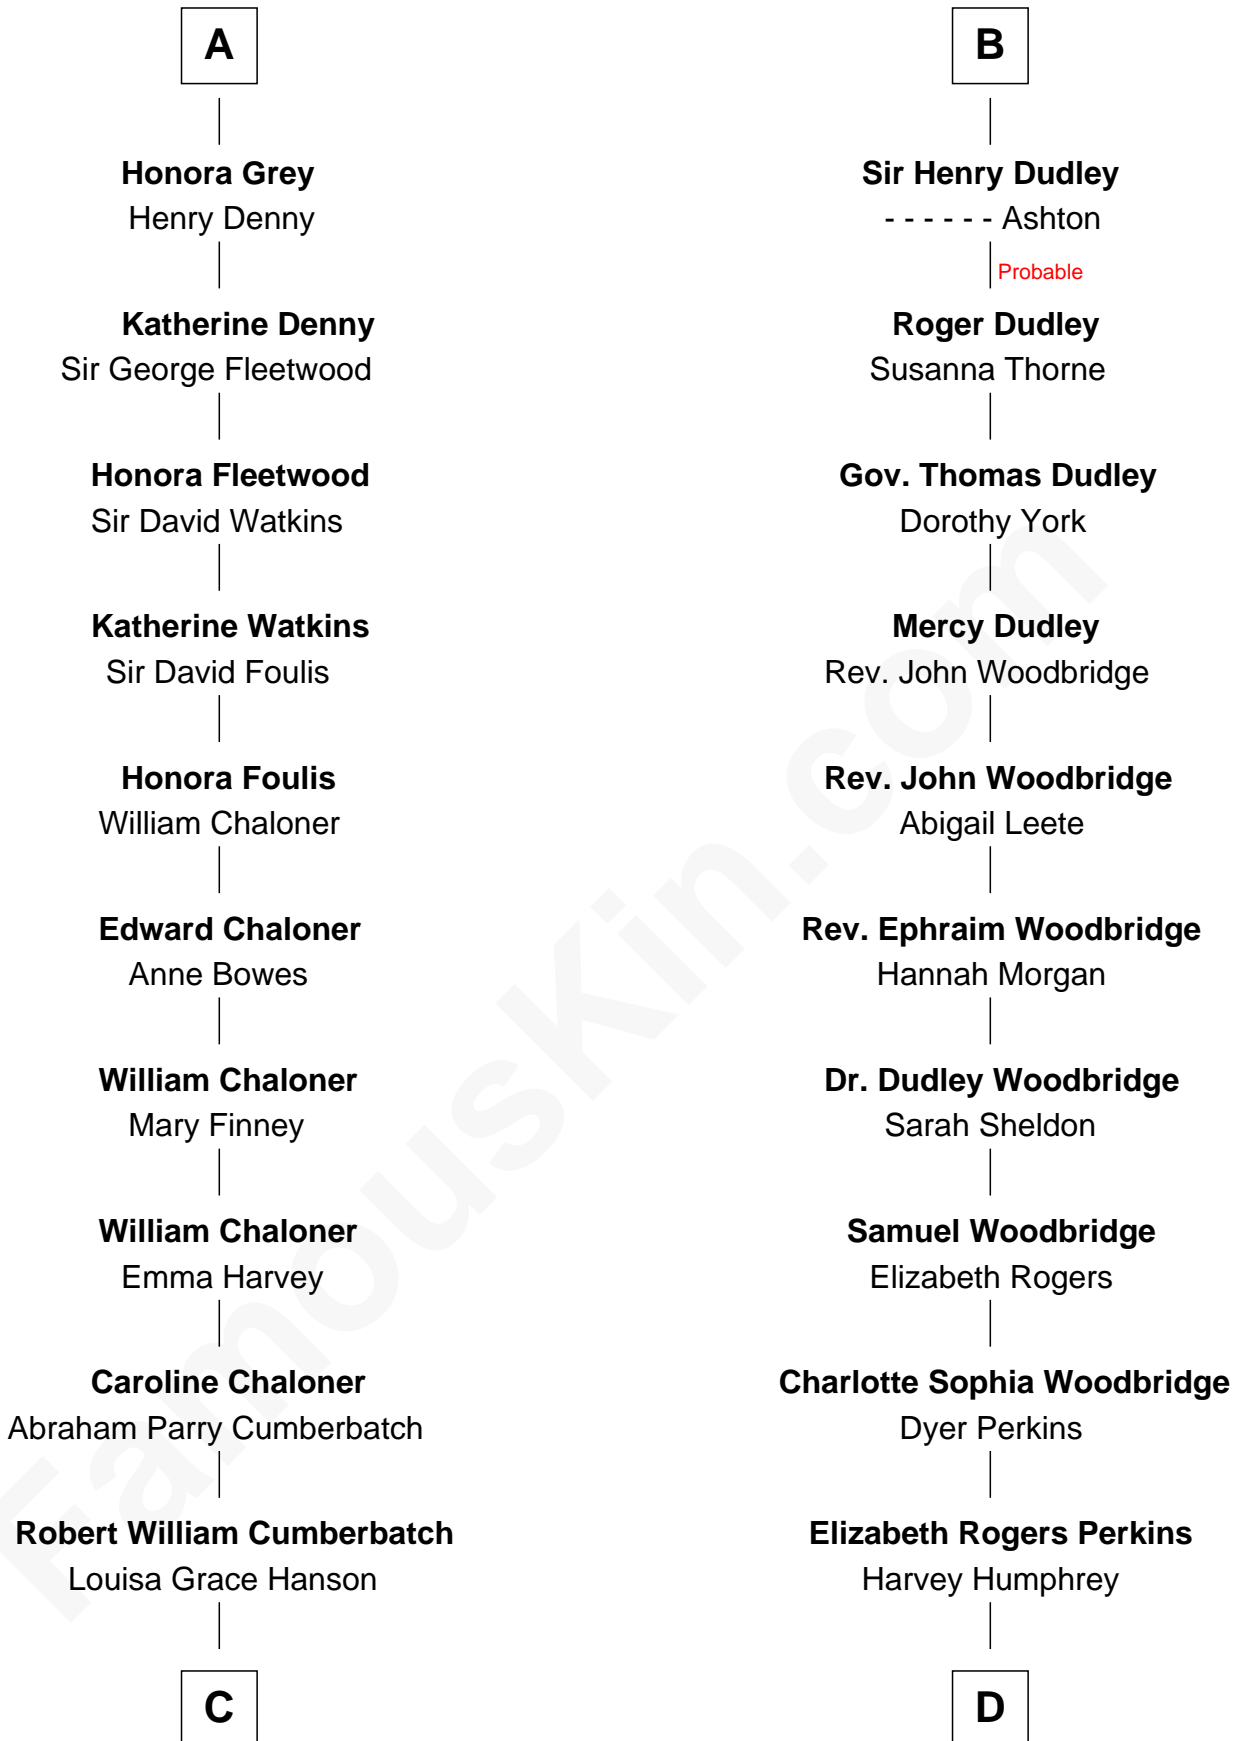

FamousKin.com Relationship Chart of

Benedict Cumberbatch
Movie, Television and Stage Actor

19th cousin 1 time removed of

Humphrey Bogart
Movie Actor

Henry Plantagenet
Maud de Chaworth

C

Henry Alfred Cumberbatch
Hélène Gertrude Rees

Henry Carlton Cumberbatch
Pauline Ellen Laing Congdon

Timothy Carlton Congdon Cumberbatch
Wanda Ventham

Benedict Cumberbatch
Movie, Television and Stage Actor

D

John Perkins Humphrey
Frances Dewey Churchill