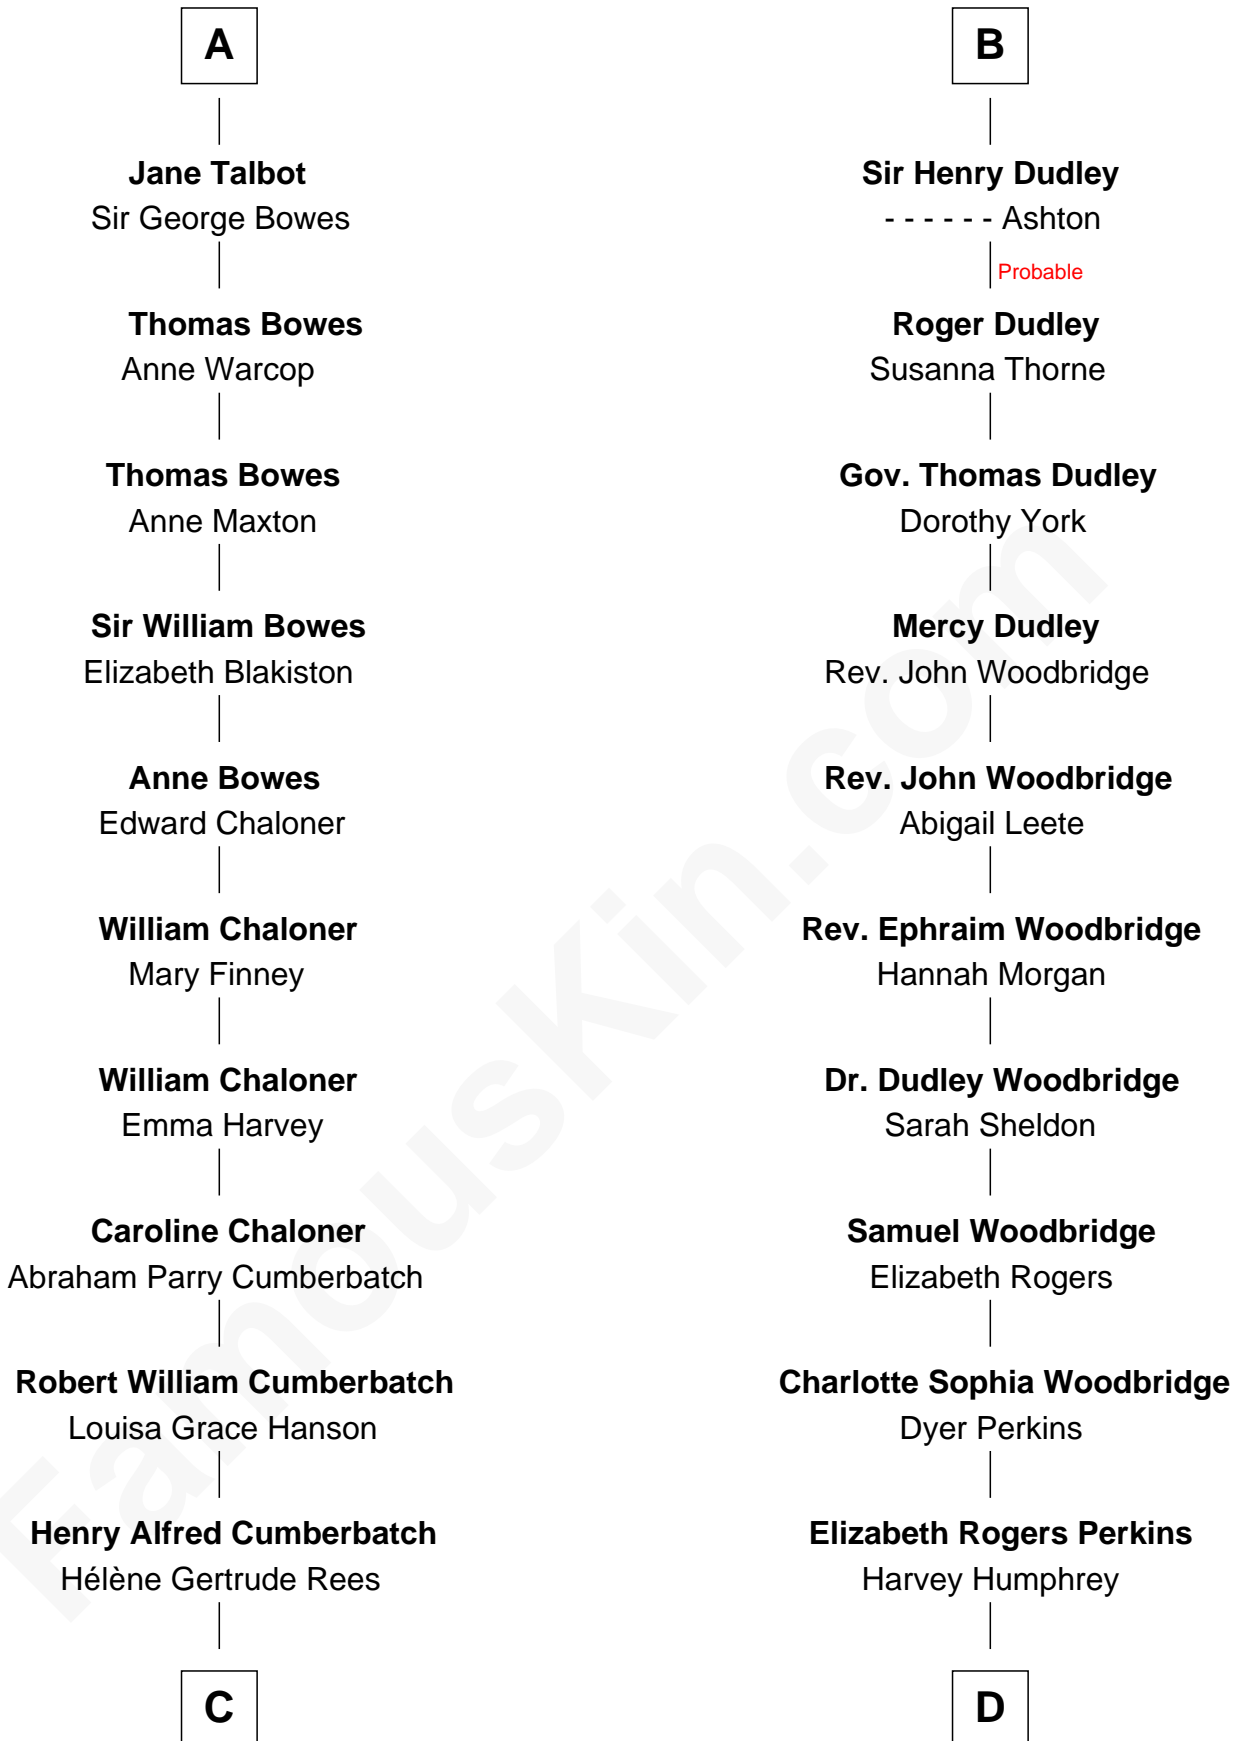

FamousKin.com
Relationship Chart of
Benedict Cumberbatch
Movie, Television and Stage Actor

19th cousin of

Humphrey Bogart
Movie Actor

Sir William de Ros
 Margery de Badlesmere

C

Henry Carlton Cumberbatch

Pauline Ellen Laing Congdon

Timothy Carlton Congdon Cumberbatch

Wanda Ventham

Benedict Cumberbatch

Movie, Television and Stage Actor

D

John Perkins Humphrey

Frances Dewey Churchill

Maud Humphrey